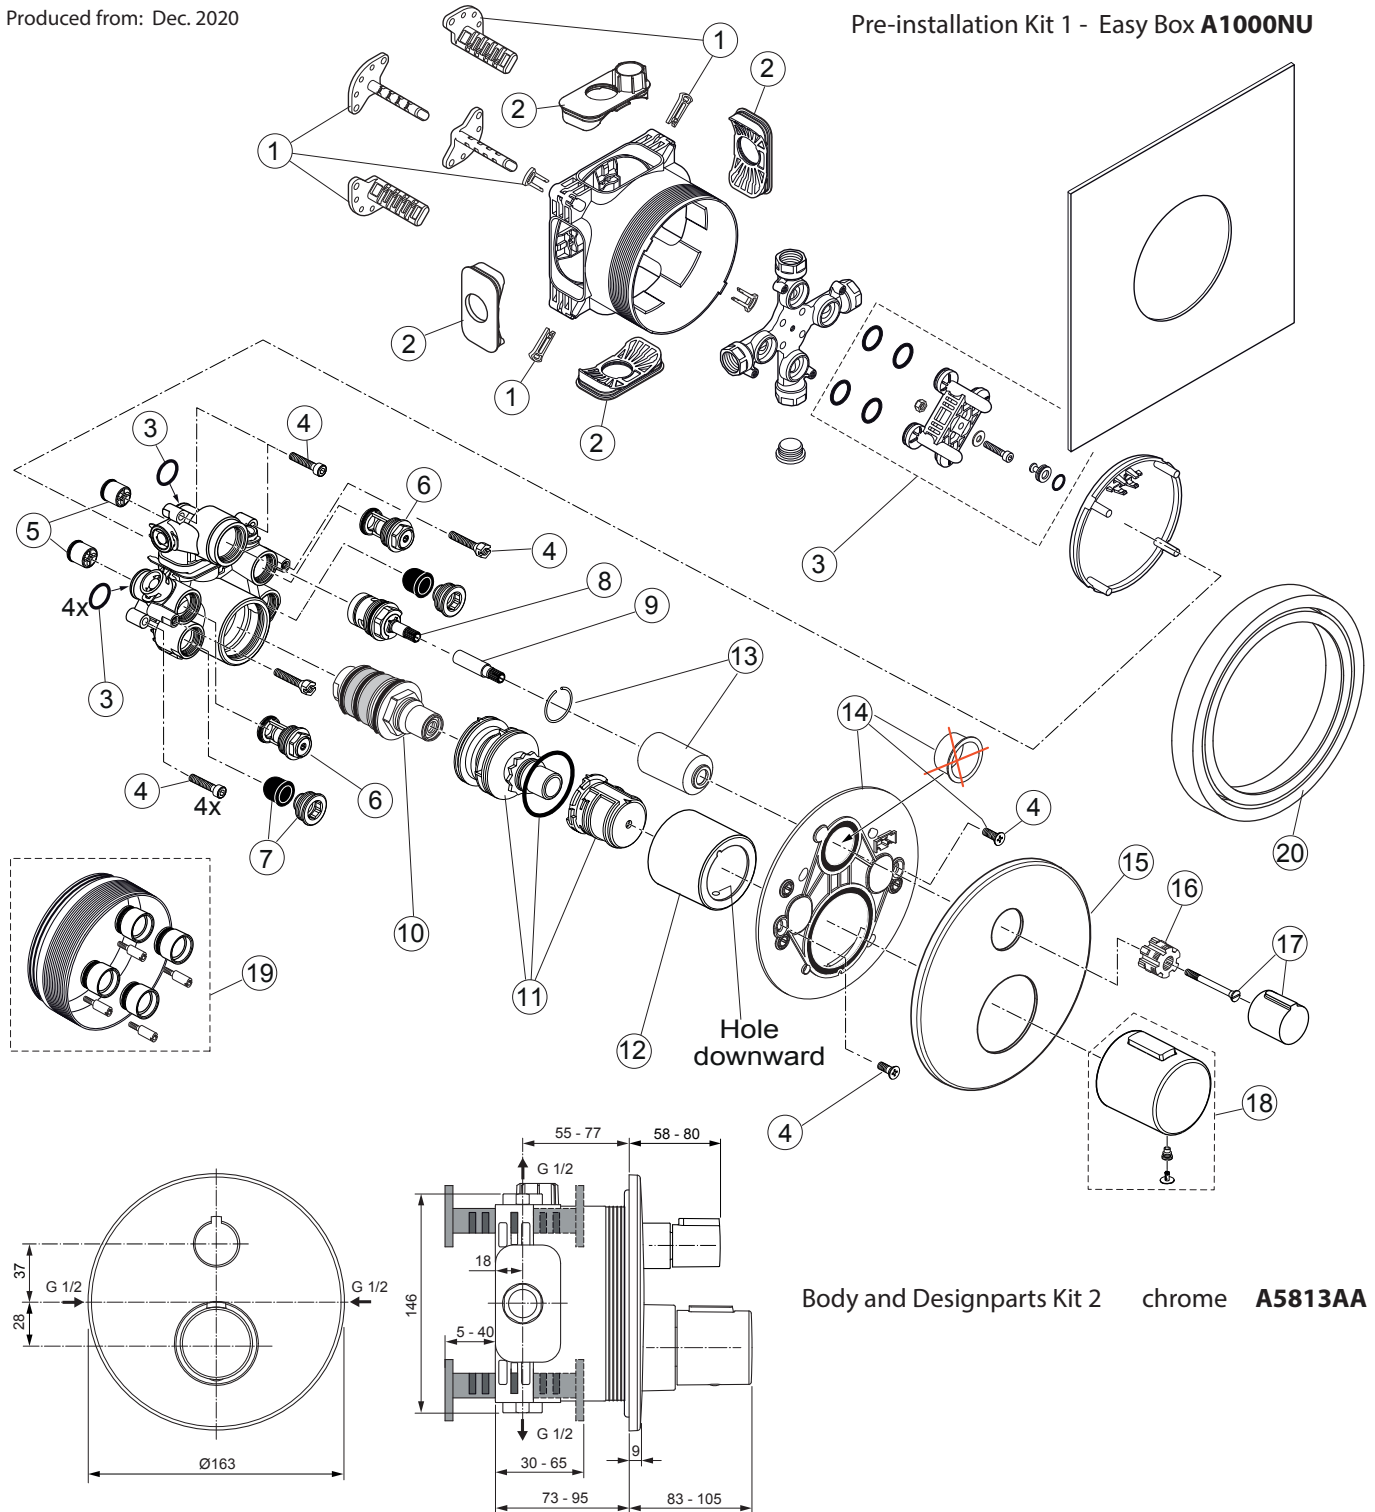

Produced from: Dec. 2020

Pre-installation Kit 1 - Easy Box **A1000NU**

Body and Designparts Kit 2 chrome **A5813AA**

Replace XX with the appropriate finish code

Chrome = AA Silver Storm = GN Gold = A2 Magnetic Grey = A5 Matt black = XG

Example spare part order:

**A 962 391 AA** in Chrome

Pos.	Description	Part-Number	Qty.	Pos.	Description	Part-Number	Qty.
1	Install. depth adjust.	<b>A 963 131 NU</b>	1 Set	13	Cover / Cap for Volume	<b>A 860 906 XX</b>	1 Set
2	Side sealing	<b>A 963 132 NU</b>	1 Set	14	Escutcheon holder cpl.	<b>A 860 897 NU</b>	1 Set
3	Flushing device cpl.	<b>A 963 146 NU</b>	1 Set	15	Escutcheon B/S plane w. Logo	<b>A 861 409 XX</b>	1 pcs
4	Screw set complete	<b>A 960 890 NU*</b>	1 Set	16	Handle adapter	<b>A 961 659 NU</b>	1 pcs
5	Non-return valve DW15	<b>A 962 594 NU</b>	2 pcs	17	Volume control handle	<b>A 962 388 XX</b>	1 pcs
6	Stop valve	<b>A 860 904 NU</b>	2 pcs	18	Temp. handle	<b>F 960 952 XX*</b>	1 Set
7	Low noise insert	<b>A 960 891 NU</b>	1 pcs	19	Extension kit 20mm	<b>A 960 704 NU</b>	1 Set
8	Headwork G3/4 - 90°	<b>A 960 898 NU</b>	1 pcs		Extension kit 40mm	<b>A 962 476 NU</b>	1 Set
9	Extension / handle adapt.	<b>A 960 899 NU</b>	1 pcs	20	Distanzframe 20mm	<b>A 6677 XX</b>	1 Set
10	Cartridge thermostat G3/4	<b>A 963 564 NU</b>	1 Set				
11	Temp. adjustment cpl.	<b>A 963 427 NU</b>	1 Set				
12	Cover / Cap for Temp.	<b>A 962 391 XX</b>	1 pcs				

\*Universal set (not all parts needed)