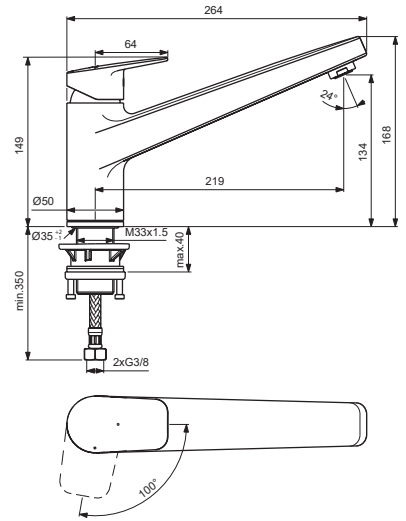

CERAPLAN

Ideal Standard

BD323AA

BD327AA

Pos.	Signify	Spare parts-Nr.	Quantity	Pos.	Signify	Spare parts-Nr.	Quantity
1	Lever,w/logo	B961735AA	1 Set				
2	Cap decorative	B960473AA	1 Pcs.				
3	Escutcheon	B961677AA	1 Set				
4	Cartridge Ø28mm-click	A861398NU	1 Pcs.				
5	Aer.casc. SLC M24x1-B	B961245AA	1 Pcs.				
6	Rosette decorative	B960712AA	1 Pcs.				
7	Connecting group	B960255NU	1 Set				
8	Sealing elements	B961676NU	1 Set				