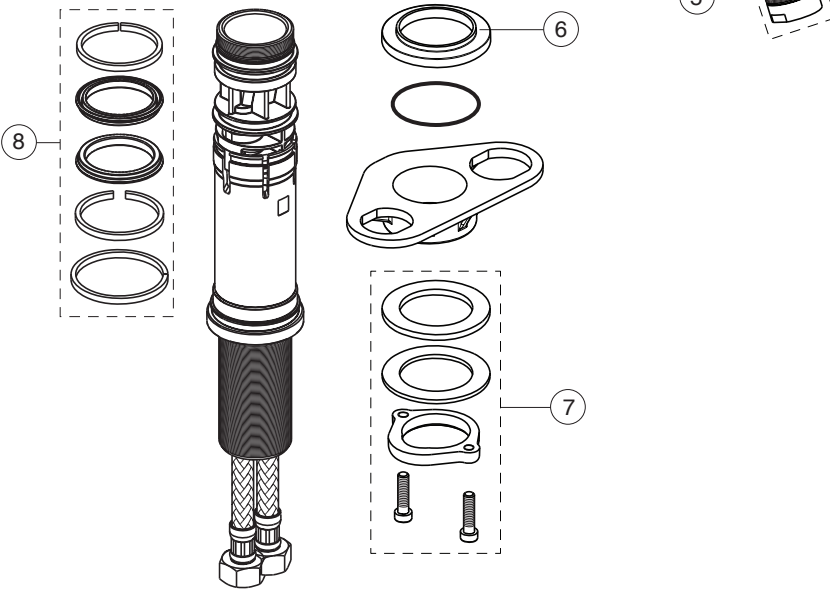

CERAPLAN

Ideal Standard

BD323AA

BD327AA

Pos.	Signify	Spare parts-Nr.	Quantity	Pos.	Signify	Spare parts-Nr.	Quantity
1	Lever,w/logo	B961735AA	1 Set				
2	Cap decorative	B960473AA	1 Pcs.				
3	Escutcheon	B961677AA	1 Set				
4	Cartridge Ø28mm-click	A861398NU	1 Pcs.				
5	Aer.casc. SLC M24x1-B	B961245AA	1 Pcs.				
6	Rosette decorative	B960712AA	1 Pcs.				
7	Connecting group	B960255NU	1 Set				
8	Sealing elements	B961676NU	1 Set				