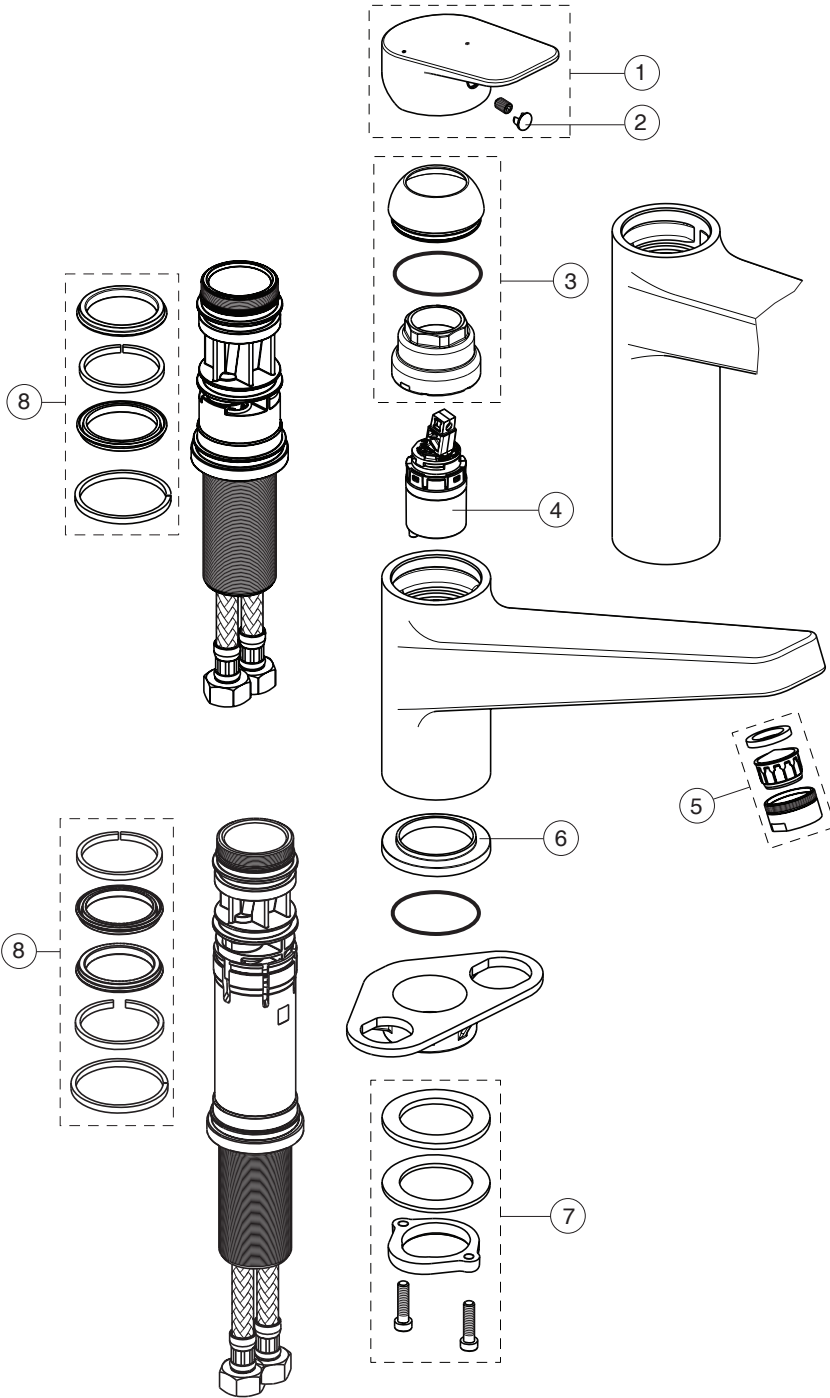

CERAPLAN

Ideal Standard

BD323AA

BD327AA

Pos.	Signify	Spare parts-Nr.	Quantity	Pos.	Signify	Spare parts-Nr.	Quantity
1	Lever,w/logo	B961735AA	1 Set				
2	Cap decorative	B960473AA	1 Pcs.				
3	Escutcheon	B961677AA	1 Set				
4	Cartridge Ø28mm-click	A861398NU	1 Pcs.				
5	Aer.casc. SLC M24x1-B	B961245AA	1 Pcs.				
6	Rosette decorative	B960712AA	1 Pcs.				
7	Connecting group	B960255NU	1 Set				
8	Sealing elements	B961676NU	1 Set				