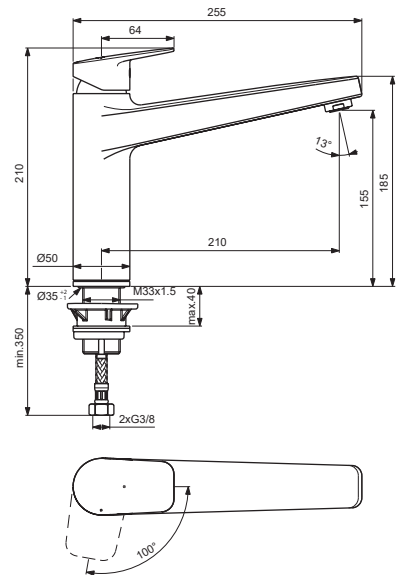

CERAPLAN

Ideal Standard

BD323AA

BD327AA

Pos.	Signify	Spare parts-Nr.	Quantity	Pos.	Signify	Spare parts-Nr.	Quantity
1	Lever,w/logo	B961735AA	1 Set				
2	Cap decorative	B960473AA	1 Pcs.				
3	Escutcheon	B961677AA	1 Set				
4	Cartridge Ø28mm-click	A861398NU	1 Pcs.				
5	Aer.casc. SLC M24x1-B	B961245AA	1 Pcs.				
6	Rosette decorative	B960712AA	1 Pcs.				
7	Connecting group	B960255NU	1 Set				
8	Sealing elements	B961676NU	1 Set				