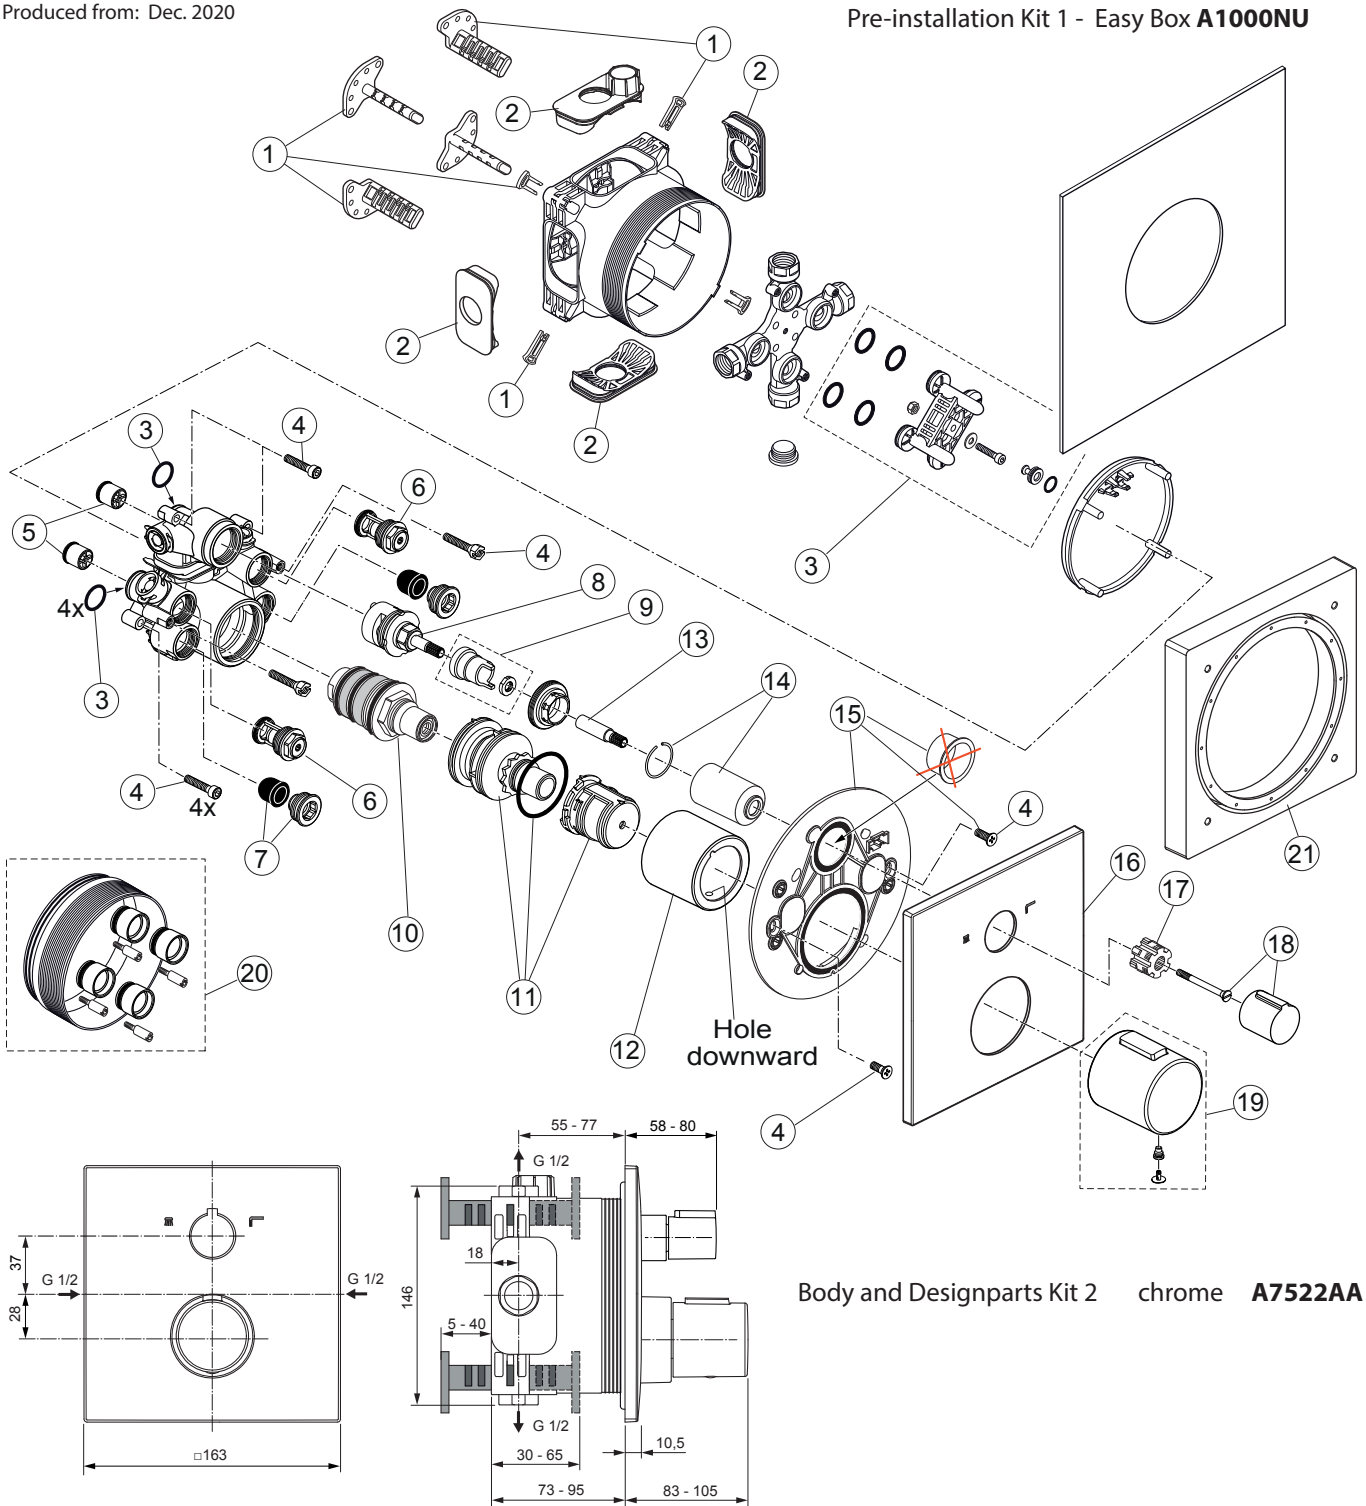

Produced from: Dec. 2020

Pre-installation Kit 1 - Easy Box **A1000NU**

Body and Designparts Kit 2 chrome **A7522AA**

Replace XX with the appropriate finish code

Chrome = AA Silver Storm = GN Gold = A2 Magnetic Grey = A5 Matt black = XG

Example spare part order:

A 962 391 AA in Chrome

Pos.	Description	Part-Number	Qty.	Pos.	Description	Part-Number	Qty.
1	Install. depth adjust.	A 963 131 NU	1 Set	13	Extension / handle adapt.	A 960 899 NU	1 pcs
2	Side sealing	A 963 132 NU	1 Set	14	Cover / Cap for Volume	A 860 906 XX	1 Set
3	Flushing device cpl.	A 963 146 NU	1 Set	15	Escutcheon holder cpl.	A 860 897 NU	1 Set
4	Screw set complete	A 960 890 NU*	1 Set	16	Escutcheon B/S plane	A 861 520 XX	1 pcs
5	Non-return valve DW15	A 962 594 NU	2 pcs	17	Handle adapter	A 961 659 NU	1 pcs
6	Stop valve	A 860 904 NU	2 pcs	18	Volume control handle	A 962 388 XX	1 pcs
7	Low noise insert	A 960 891 NU	1 pcs	19	Temp. handle	F 960 952 XX*	1 Set
8	Stop valve + diverter	A 962 480 NU	1 pcs	20	Extension kit 20mm	A 960 704 NU	1 Set
9	Clamp cover with washer	A 962 481 NU	1 Set		Extension kit 40mm	A 962 476 NU	1 Set
10	Cartridge thermostat G3/4	A 963 564 NU	1 Set	21	Distanzframe 20mm	A 6971 XX	1 Set
11	Temp. adjustment cpl.	A 963 427 NU	1 Set				
12	Cover / Cap for Temp.	A 962 391 XX	1 pcs				

**Universal set (not all parts needed)*