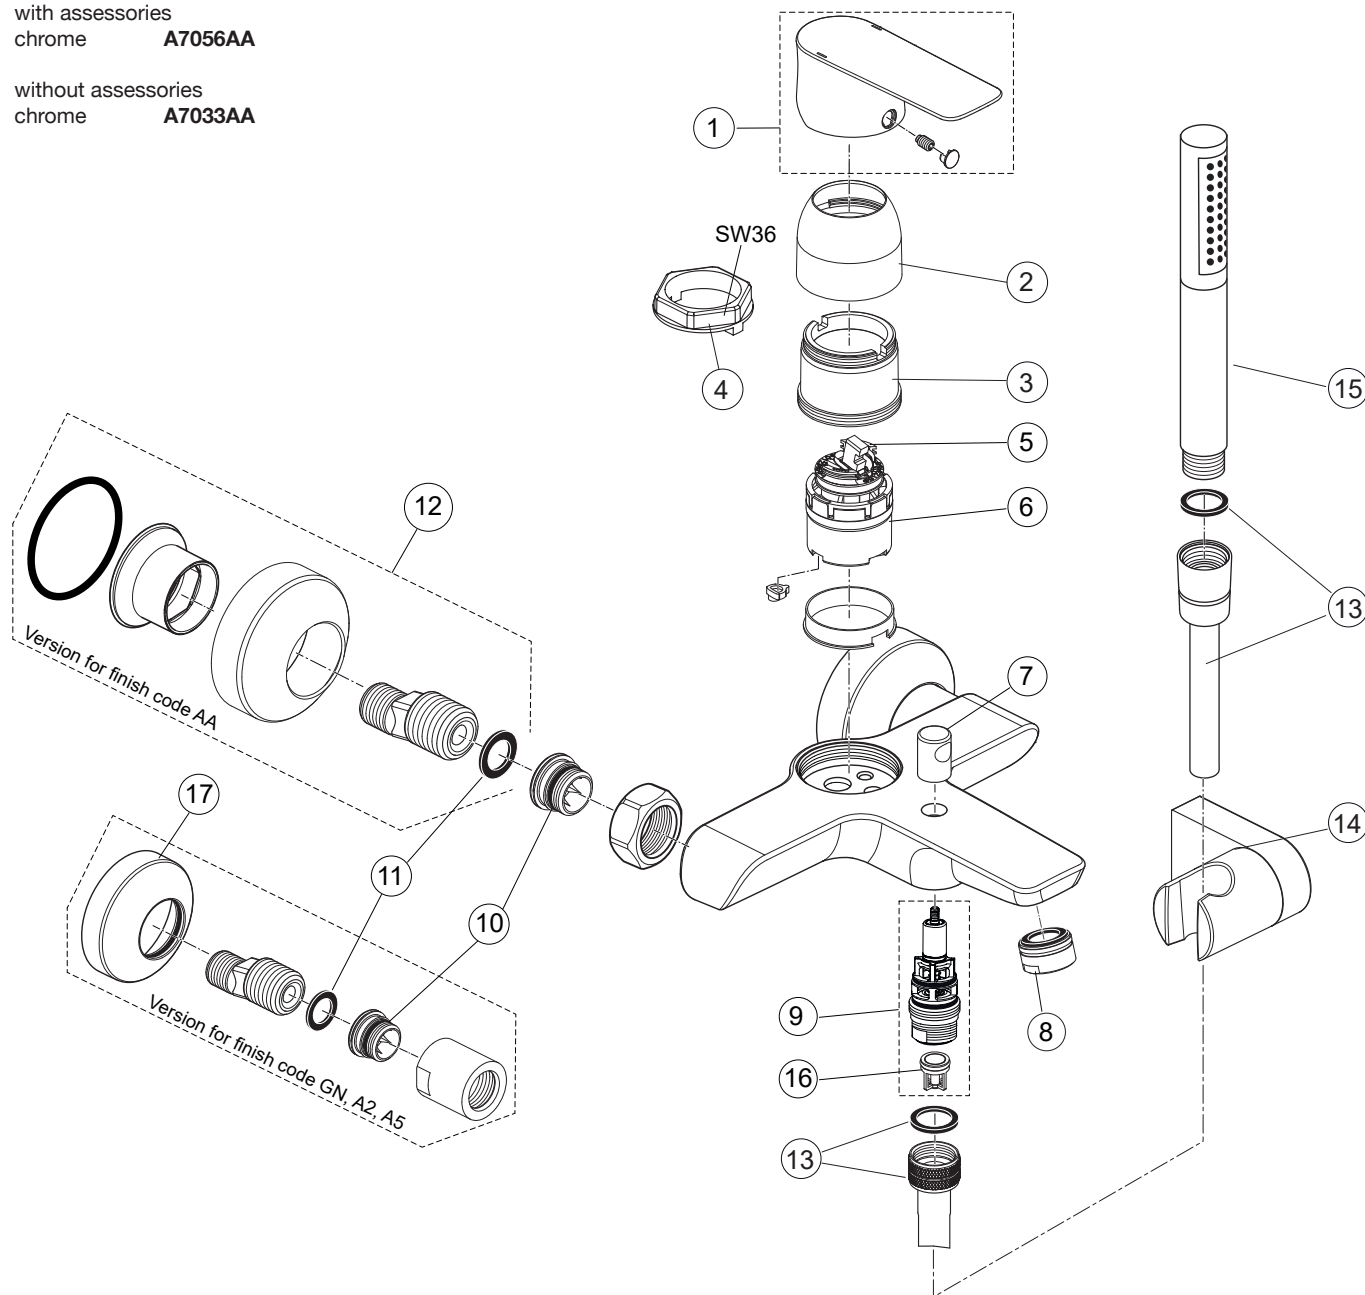

Connect Air A7033.. A7056..

Ideal Standard

Produced since: April 2021

Bath/Shower Mixer
with accessories
chrome **A7056AA**

without accessories
chrome **A7033AA**

Replace XX with the appropriate finish code

Chrome = AA Silver Storm = GN Gold = A2 Magnetic Grey = A5

Example spare part order:

A 861 405 AA in Chrome

Pos.	Description	Part-Number	Qty.	Pos.	Description	Part-Number	Qty.
1	Lever cpl.	A 861 405 XX	1 Set	13	Shower hose 1600mm	A 3330 XX	1 pcs
2	Cover cap	B 961 386 XX	1 pcs	14	Handshower holder	B 960 925 XX	1 pcs
3	Thread ring + Pos. 4	B 961 387 NU	1 Set	15	Handspray 1F	A 861 411 XX*	1 Set
4	Key for pos. 3	B 960 650 NU	1 pcs	16	Non-return valve	A 960 944 NU	2 pcs
5	Hot limit stop	A 861 181 NU	1 pcs	17	S-connector cpl.	A 962 077 XX	1 Set
6	Cartridge Ø38 + Pos. 4	A 861 156 NU*	1 Set	*Universal set (not all parts needed)			
7	Pull knob	B 960 486 XX	1 pcs				
8	Aerator	A 960 537 XX	1 pcs				
9	Diverter complete	B 960 167 XX	1 pcs				
10	O - ring Ø 15,6 x 1,78	A 961 182 NU	1 pcs				
11	Fibre / Filter Ø24x15x2,4	A 963 909 NU	2 pcs				
12	S-connector w. Escutcheon	B 960 647 AA	2 Set				

Connect Air