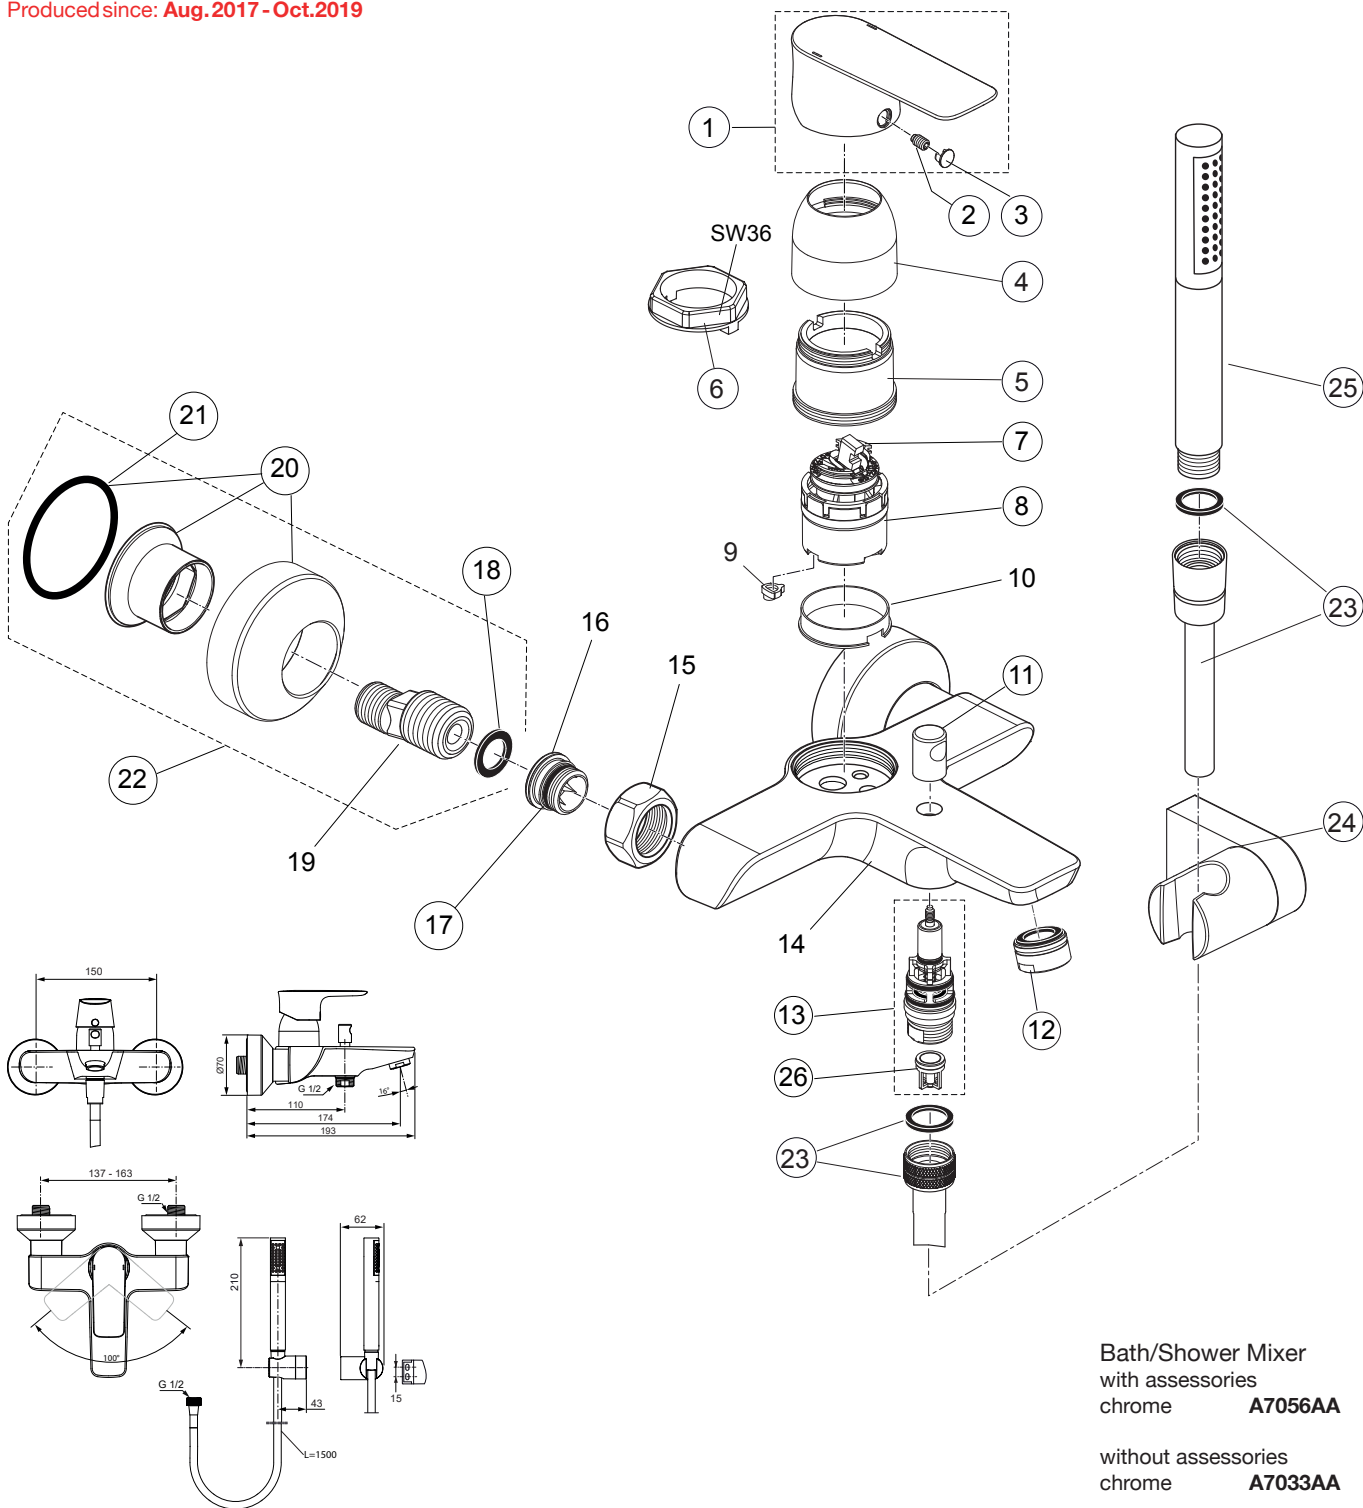

Connect Air A7033.. A7056..

Produced since: Aug.2017 - Oct.2019

Pos.	Description	Part-Number	Qty.	Pos.	Description	Part-Number	Qty.
1	Lever cpl. w. Logo ISI	A 861 230 AA	1 Set	15	Coupling nut G3/4		
2	Thread pin M5x5 DIN916	A 963 309 NU	1 Set	16	Seat M19x1,5 left thread		
3	Handle plug	B 960 473 AA	1 pcs	17	O - ring Ø 15,6 x 1,78	A 961 182 NU	1 pcs
4	Cover cap	B 961 386 AA	1 pcs	18	Fibre / Filter Ø24x15x2,4	A 963 909 NU	2 pcs
5	Thread ring + Pos. 6 + 10	B 961 387 NU	1 Set	19	S-connector with low noise insert		
6	Key for pos. 5	B 960 650 NU	1 pcs	20	Escutcheon cpl.	B 960 365 AA	2 Set
7	Hot limit stop	A 861 181 NU	1 pcs	21	O-ring Ø 53,5 x 5	A 963 840 NU	1 pcs
8	Cartridge Ø38 + Pos. 6 + 9	A 861 156 NU*	1 Set	22	S-connector w. Escutcheon	B 960 647 AA	2 Set
9	Pin (contained in Pos. 8)			23	Shower hose 1600mm	A 3330 AA	1 pcs
10	Support ring (contained in Pos. 5)			24	Handshower holder	B 960 925 AA	1 pcs
11	Pull knob	B 960 486 AA	1 pcs	25	Handspray	A 960 333 AA	1 pcs
12	Aerator	A 963 181 NU	1 pcs	26	Non-return valve	A 960 944 NU	2 pcs
13	Diverter complete	B 960 167 AA	1 pcs				
14	Body						

*Universal set (not all parts needed)

Connect Air