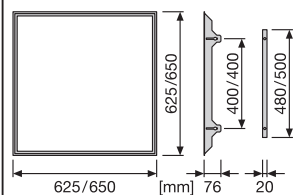

PL 600 RECESSED MOUNT FRAME
EAN 4058075402881
PL 625 RECESSED MOUNT FRAME
EAN 4058075402904