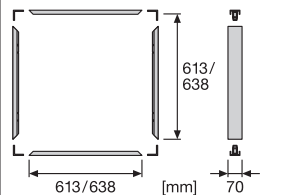

PL 600 SURFACE MOUNT KIT H70 VAL
EAN 4058075402843
PL 625 SURFACE MOUNT KIT H70 VAL
EAN 4058075402867