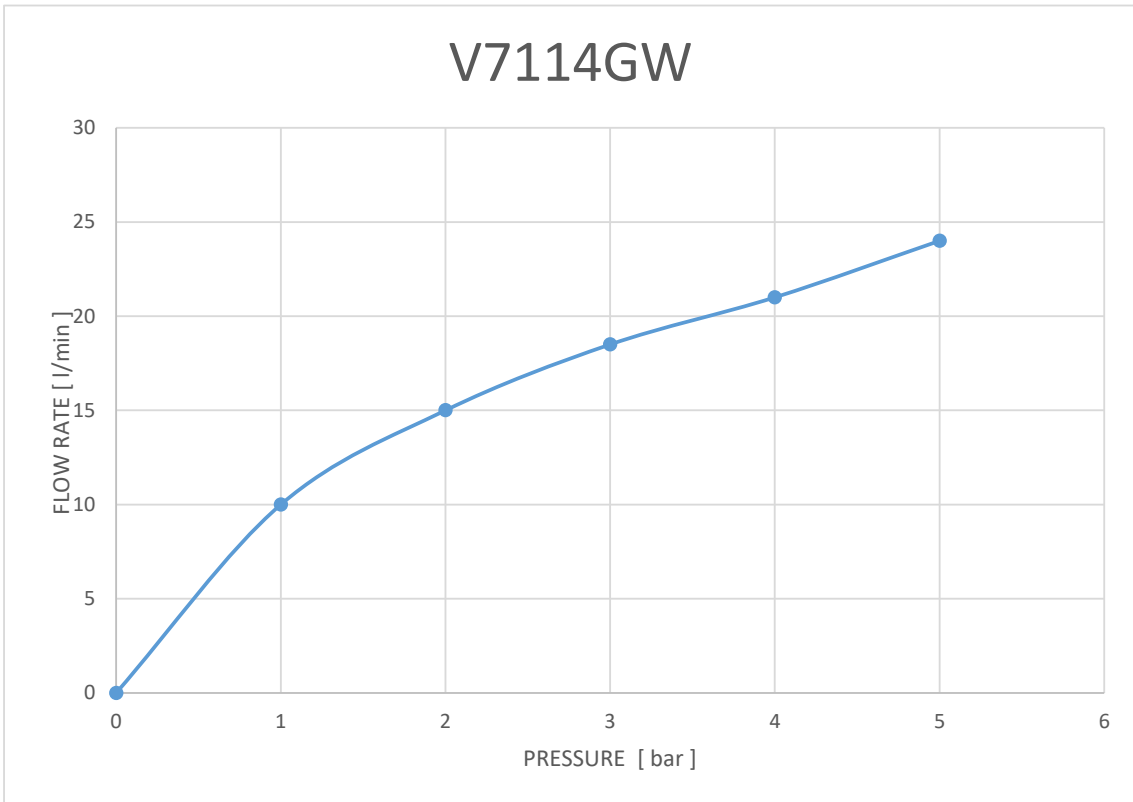

V7114GW

0	1	2	3	4	5	PRESSURE	bar
0	10	15	18,5	21	24	FLOW RATE	l/min