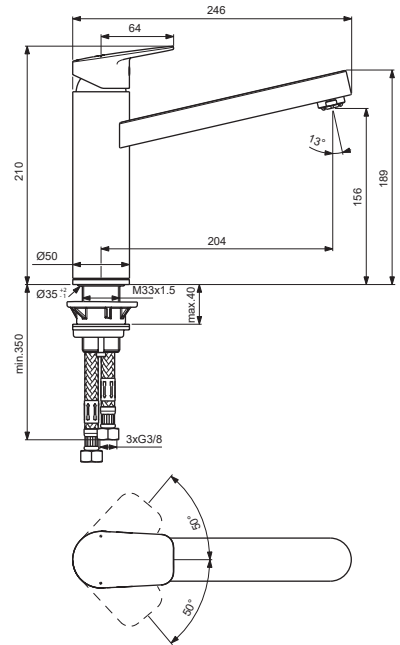

CERAPLAN

Ideal Standard

ND = Version for low pressure

**BD309AA**

**BD312AA**

Pos.	Signify	Spare parts-Nr.	Quantity	Pos.	Signify	Spare parts-Nr.	Quantity
1	Lever,w/logo	B961734AA	1 Set				
2	Cap decorative	B960473AA	1 Pcs.				
3	Escutcheon	B961677AA	1 Set				
4	Cartridge Ø28mm	A861397NU	1 Pcs.				
5	Flow liner M24x1,ND	A960935AA	1 Pcs.				
6	Rosette decorative	B960712AA	1 Pcs.				
7	Connecting group	B960255NU	1 Set				
8	Sealing elements	B961676NU	1 Set				
9	Flow limiter	A860984NU	1 Pcs.				