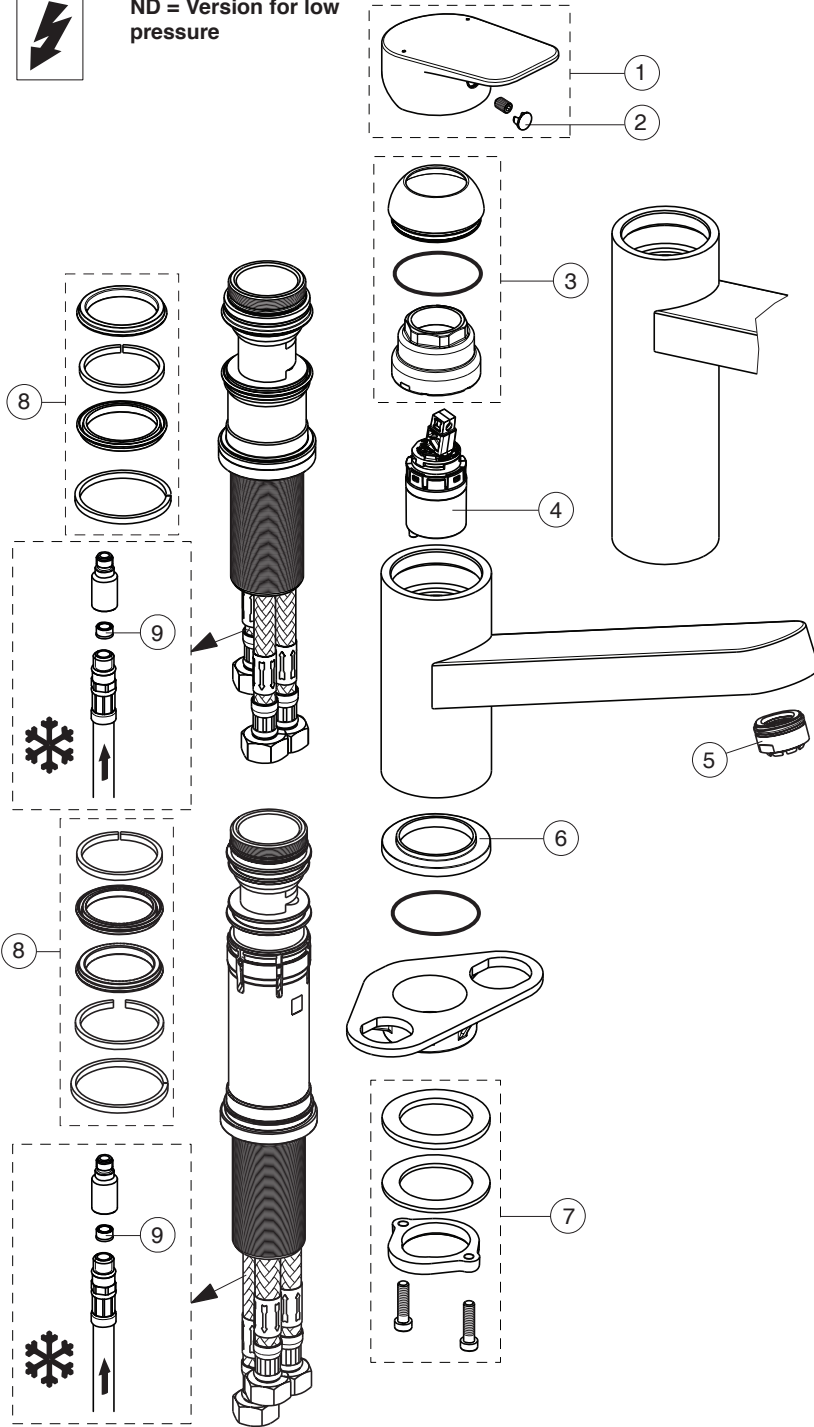

CERAPLAN

Ideal Standard

ND = Version for low pressure

**BD309AA**

**BD312AA**

Pos.	Signify	Spare parts-Nr.	Quantity	Pos.	Signify	Spare parts-Nr.	Quantity
1	Lever,w/logo	B961734AA	1 Set				
2	Cap decorative	B960473AA	1 Pcs.				
3	Escutcheon	B961677AA	1 Set				
4	Cartridge Ø28mm	A861397NU	1 Pcs.				
5	Flow liner M24x1,ND	A960935AA	1 Pcs.				
6	Rosette decorative	B960712AA	1 Pcs.				
7	Connecting group	B960255NU	1 Set				
8	Sealing elements	B961676NU	1 Set				
9	Flow limiter	A860984NU	1 Pcs.				