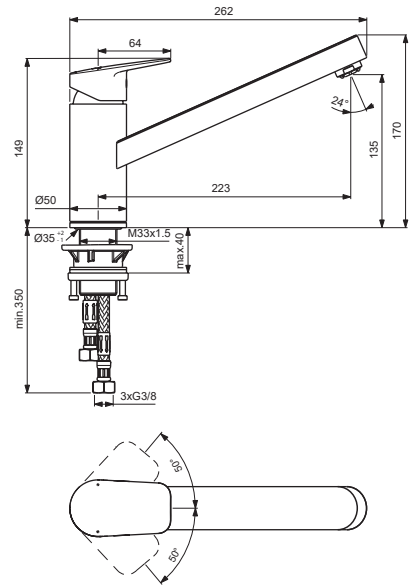

CERAPLAN

Ideal Standard

ND = Version for low pressure

**BD309AA**

**BD312AA**

Pos.	Signify	Spare parts-Nr.	Quantity	Pos.	Signify	Spare parts-Nr.	Quantity
1	Lever,w/logo	B961734AA	1 Set				
2	Cap decorative	B960473AA	1 Pcs.				
3	Escutcheon	B961677AA	1 Set				
4	Cartridge Ø28mm	A861397NU	1 Pcs.				
5	Flow liner M24x1,ND	A960935AA	1 Pcs.				
6	Rosette decorative	B960712AA	1 Pcs.				
7	Connecting group	B960255NU	1 Set				
8	Sealing elements	B961676NU	1 Set				
9	Flow limiter	A860984NU	1 Pcs.				