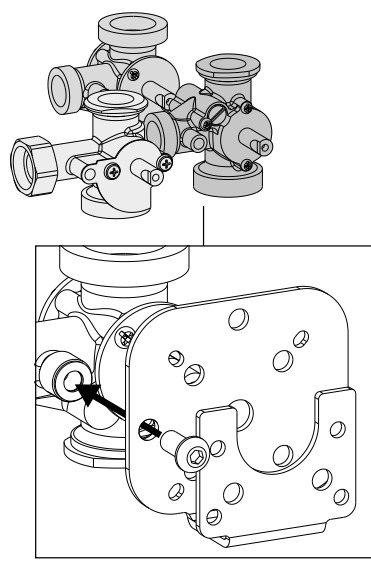

Adaptor kit
SERIES 900F
BRV, MEIBES, OVENTROP, WATTS

Series 90
Series 90C
Series 90K
Serie CRA120
Serie CRC120

Mtrl.nr: 98140430 • Ritn.nr: 4722 vers B • Rev. 2020-11-10

MEIBES WATTS

2

BRV • OVENTROP

3

BRV • OVENTROP • MEIBES •

WATTS

4

BRV • OVENTROP • MEIBES • WATTS

5

Series 90C

Series 90

i < 180°

i > 180°