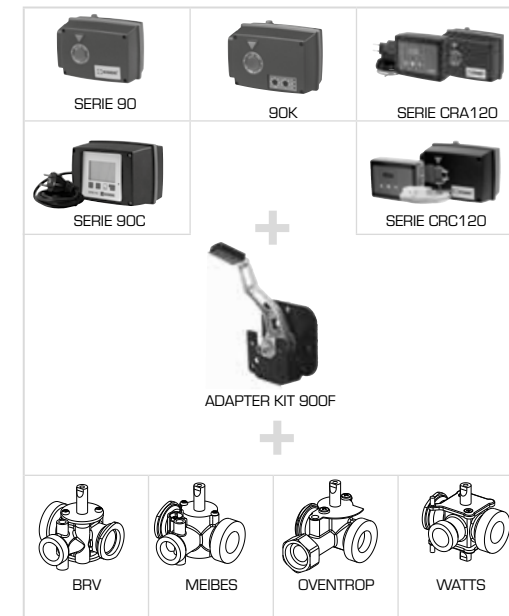

Adaptor kit
SERIES 900F
BRV, MEIBES, OVENTROP, WATTS

Series 90
Series 90C
Series 90K
Serie CRA120
Serie CRC120

Mtrl.nr: 98140430 • Ritn.nr: 4722 vers B • Rev. 2020-11-10

MEIBES WATTS

2

BRV • OVENTROP

3

BRV • OVENTROP • MEIBES •

WATTS

4

BRV • OVENTROP • MEIBES • WATTS

5

Series 90C

Series 90

i < 180°

i > 180°