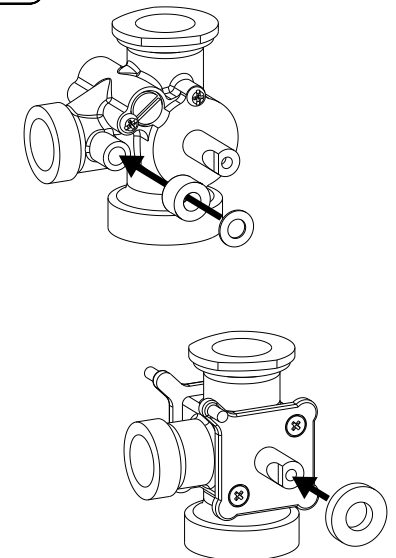

Adaptor kit
SERIES 900F
BRV, MEIBES, OVENTROP, WATTS

Series 90
Series 90C
Series 90K
Serie CRA120
Serie CRC120

Mtrl.nr: 98140430 • Ritn.nr: 4722 vers B • Rev. 2020-11-10

MEIBES WATTS

2

BRV • OVENTROP

3

BRV • OVENTROP • MEIBES •

WATTS

4

BRV • OVENTROP • MEIBES • WATTS

5

Series 90C

Series 90

i < 180°

i > 180°