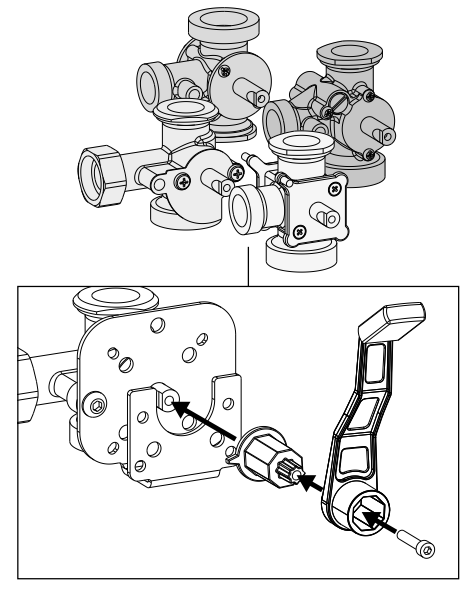

Adaptor kit
SERIES 900F
BRV, MEIBES, OVENTROP, WATTS

Series 90
Series 90C
Series 90K
Serie CRA120
Serie CRC120

Mtrl.nr: 98140430 • Ritn.nr: 4722 vers B • Rev. 2020-11-10

MEIBES WATTS

2

BRV • OVENTROP

3

BRV • OVENTROP • MEIBES •

WATTS

4

BRV • OVENTROP • MEIBES • WATTS

5

Series 90C

Series 90

i < 180°

i > 180°