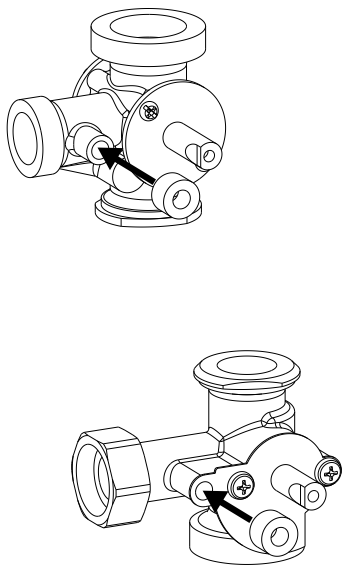

Adaptor kit
SERIES 900F
BRV, MEIBES, OVENTROP, WATTS

Series 90
Series 90C
Series 90K
Serie CRA120
Serie CRC120

Mtrl.nr: 98140430 • Ritn.nr: 4722 vers B • Rev. 2020-11-10

MEIBES WATTS

2

BRV • OVENTROP

3

BRV • OVENTROP • MEIBES •

WATTS

4

BRV • OVENTROP • MEIBES • WATTS

5

Series 90C

Series 90

i < 180°

i > 180°