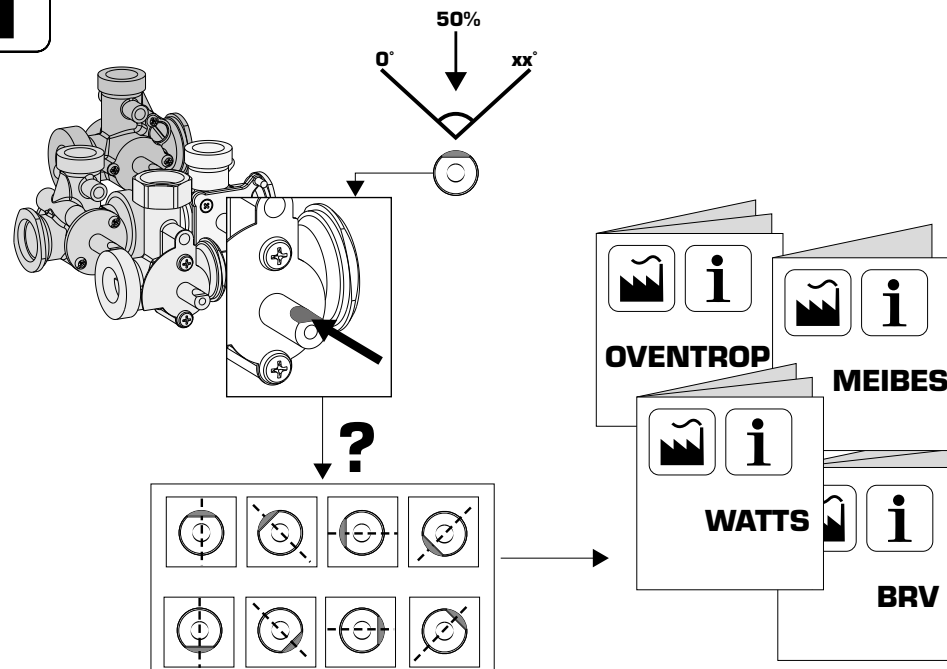

Adaptor kit
SERIES 900F
BRV, MEIBES, OVENTROP, WATTS

Series 90
Series 90C
Series 90K
Serie CRA120
Serie CRC120

Mtrl.nr: 98140430 • Ritn.nr: 4722 vers B • Rev. 2020-11-10

MEIBES WATTS

2

BRV • OVENTROP

3

BRV • OVENTROP • MEIBES •

WATTS

4

BRV • OVENTROP • MEIBES • WATTS

5

Series 90C

Series 90

i < 180°

i > 180°