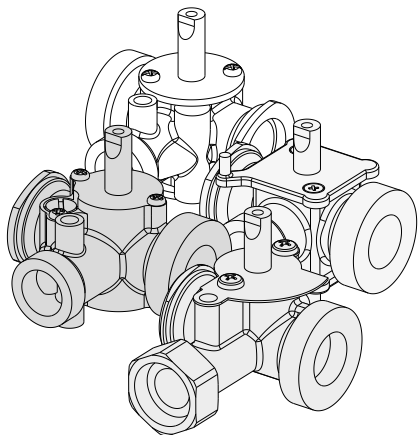

Adaptor kit
SERIES 900F
BRV, MEIBES, OVENTROP, WATTS

Series 90
Series 90C
Series 90K
Serie CRA120
Serie CRC120

Mtrl.nr: 98140430 • Ritn.nr: 4722 vers B • Rev. 2020-11-10

MEIBES WATTS

2

BRV • OVENTROP

3

BRV • OVENTROP • MEIBES •

WATTS

4

BRV • OVENTROP • MEIBES • WATTS

5

Series 90C

Series 90

i < 180°

i > 180°