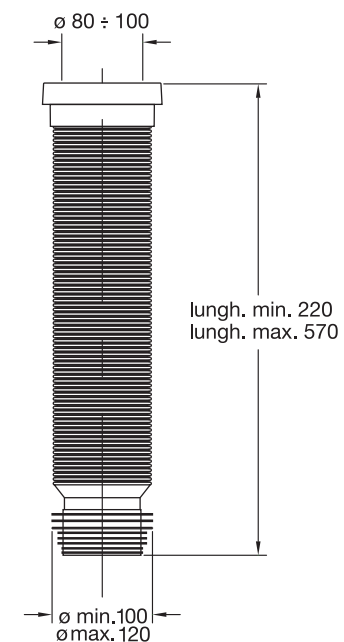

bigmagik

**UNA SOLUZIONE
PER OGNI TIPO DI SCARICO!**
**A SOLUTION
FOR ANY TYPE OF DISCHARGE!**

Le guarnizioni di tenuta di cui è dotato permettono un perfetto incastro, adattandosi ad ogni tipo di scarico ed evitando eventuali fughe di odori sgradevoli.

The equipped seal-washers allow a perfect joint, as they conform to any type of discharge and avoid possible leak of bad smells.

BIGMAGIK è versatile e maneggevole, facile da installare, non occorrono particolari utensili e sigillanti.

BIGMAGIK is versatile, easy to handle and to install, it is not necessary to use particular tools and dopes.

È realizzato in polipropilene resistente ad agenti chimici, solventi, a grassi organici ed a detersivi.

It is made in polypropylene resistant to chemical agents, solvents, organic fats and detergents.

"Bigmagik" maniccato flessibile ed estensibile per il collegamento dello scarico del vaso w.c.

"Bigmagik" flexible and extensible pipe to connect the outlet of w.c. bowl

Materiale: PP + TPE
Material: PP + TPE

Colore: bianco
Colour: white

bigmagik

Codice / Code	Descrizione / Description	Euro	Conf./Pack
8250EX55B 0	Versione universale per vasi a pavimento o a parete <i>Universal version for floor W.C. bowl or on wall</i>		30

NUOVO: ROSONE REGOLABILE DA CONCENTRICO AD ECCENTRICO!

**NEW: ADJUSTABLE ROSETTE
FROM CONCENTRIC TO ECCENTRIC!**

Posizione concentrica
Concentric position

Posizione eccentrica
Eccentric position

Canotto per collegamento cacciata delle cassette ad incasso di importazione

Pipe for flushing connection of importation wall tanks

Materiale: ABS
Material: ABS

Colore: bianco RAL 9010 / cromato
Colour: white RAL 9010 / chromium-plated