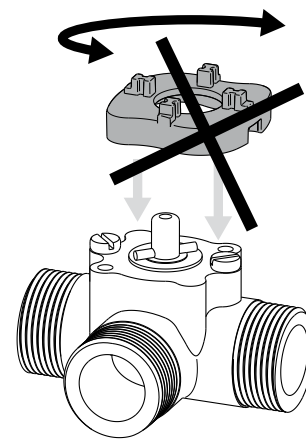

**ARA810 ADAPTER KIT
WITA**

ESBE®
NO.1 IN HYDRONIC SYSTEM CONTROL

Series ARA600
Series CRA110
Series CRB100
Series CRC110
Series CRD100

CE

Mtrl.nr: 98140904 • Ritn.nr: 8409 utgA • Rev. 1411

1

2

3