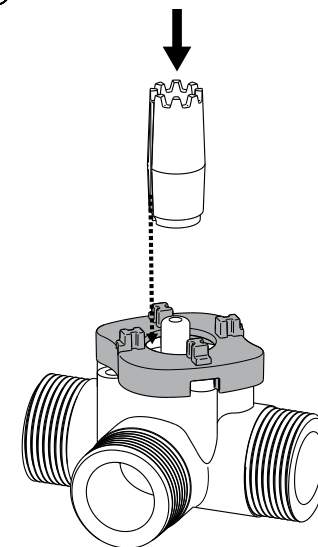

**ARA810 ADAPTER KIT
WITA**

ESBE®
NO.1 IN HYDRONIC SYSTEM CONTROL

Series ARA600
Series CRA110
Series CRB100
Series CRC110
Series CRD100

CE

Mtrl.nr: 98140904 • Ritn.nr: 8409 utgA • Rev. 1411

1

2

3