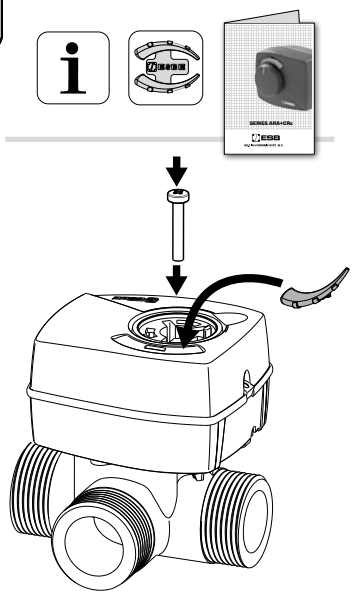

**ARA810 ADAPTER KIT  
WITA**

**ESBE**<sup>®</sup>  
**NO.1 IN HYDRONIC SYSTEM CONTROL**

Series ARA600  
Series CRA110  
Series CRB100  
Series CRC110  
Series CRD100

CE

Mtrl.nr: 98140904 • Ritn.nr: 8409 utgA • Rev. 1411

**1**

**2**

**3**

**4**

**5**

**6**