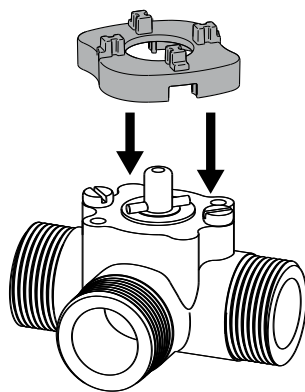

**ARA810 ADAPTER KIT
WITA**

ESBE®
NO.1 IN HYDRONIC SYSTEM CONTROL

Series ARA600
Series CRA110
Series CRB100
Series CRC110
Series CRD100

CE

Mtrl.nr: 98140904 • Ritn.nr: 8409 utgA • Rev. 1411

1

2

3