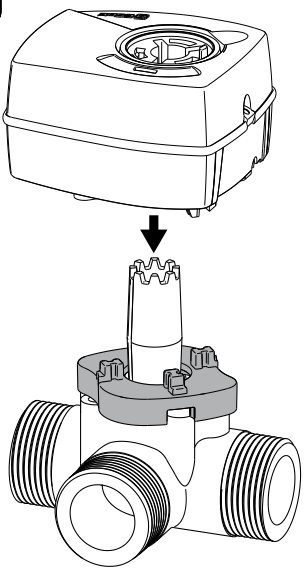

**ARA810 ADAPTER KIT  
WITA**

**ESBE**<sup>®</sup>  
**NO.1 IN HYDRONIC SYSTEM CONTROL**

Series ARA600  
Series CRA110  
Series CRB100  
Series CRC110  
Series CRD100

CE

Mtrl.nr: 98140904 • Ritn.nr: 8409 utgA • Rev. 1411

**1**

**2**

**3**

**4**

**5**

**6**