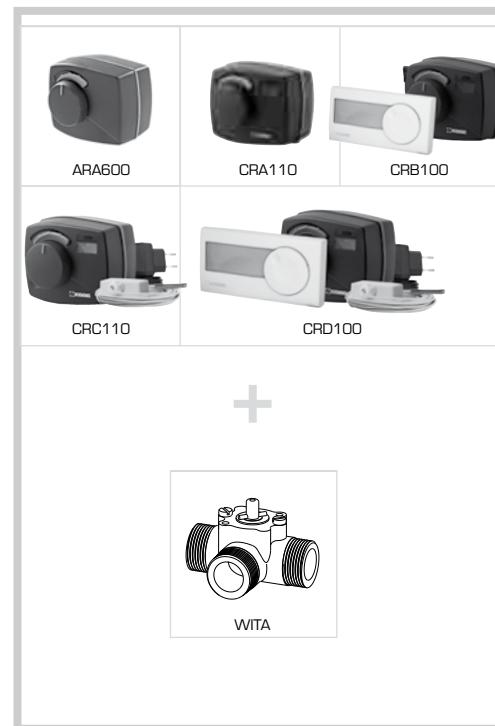

**ARA810 ADAPTER KIT  
WITA**

**ESBE**<sup>®</sup>  
**NO.1 IN HYDRONIC SYSTEM CONTROL**

Series ARA600  
Series CRA110  
Series CRB100  
Series CRC110  
Series CRD100

CE

Mtrl.nr: 98140904 • Ritn.nr: 8409 utgA • Rev. 1411

**1**

**2**

**3**

**4**

**5**

**6**