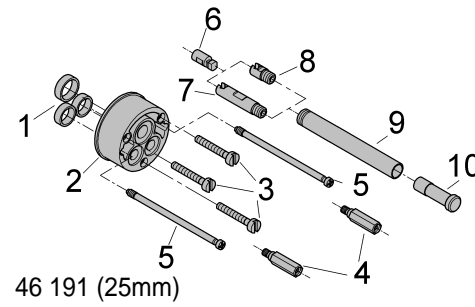

ENJOY WATER®

ENJOY WATER®

46 191 (25mm)

46 343 (50mm)