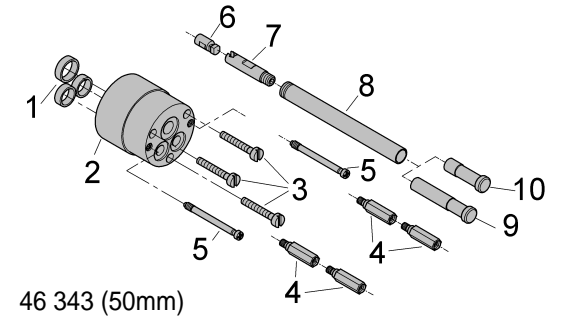

ENJOY WATER®

ENJOY WATER®

46 191 (25mm)

46 343 (50mm)