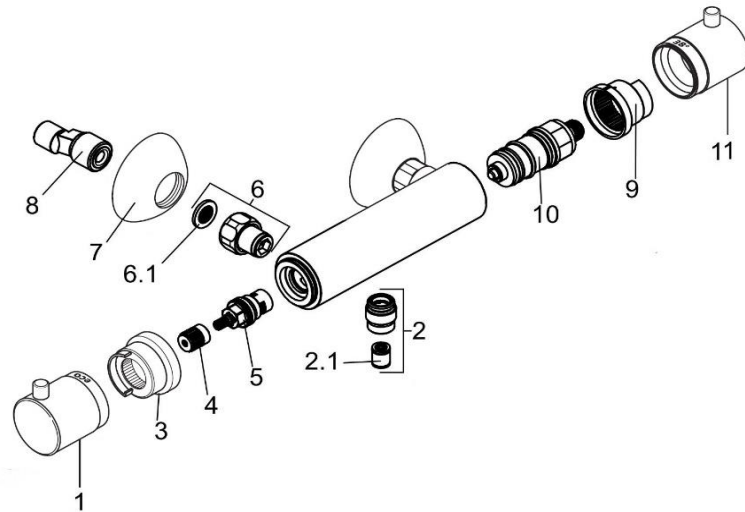

# KLUDI OBJEKTA THERM E

bis 03/09

352000538		Thermostat Brausearmatur DN 15	thermostatic shower mixer DN 15
1	7676805-00	THERMOSTATGRIFF	HANDLE FOR THERMOSTAT
2	7578005-00	BRAUSEANSCHLUSSNIPPEL	SHOWER CONNECTING NIPPLE
2.1	7510600-00	RÜCKFLUSSVERHINDERER	BACK FLOW PREVENTER
3	93019806-00	JUSTIERBUCHSE	SLEEVE FOR ADJUSTMENT
4	93006611-00	GRIFFBEFESTIGUNG	HANDLE MOUNTING
5	7564100-00	KERAMIK - OBERTEIL	CERAMIC HEAD PART
6	7449505-00	WANDARMATURENANSCHLUSS	WALL CONNECTING NIPPLE
6.1	95502535-00	SCHMUTZFANGSIEB F. THERMOSTAT	FILTER FOR THERMOSTAT MIXER
7	7664805-00	ROSETTE	ESCUTCHEON
8	7655204-00	S - ANSCHLUSS	S - CONNECTIONS
9	93009306-00	JUSTIERBUCHSE	SLEEVE FOR ADJUSTMENT
10	7672900-00	THERMOSTAT	TEMPERATURE CONTROL UNIT
11	7676905-00	THERMOSTATGRIFF	HANDLE FOR THERMOSTAT