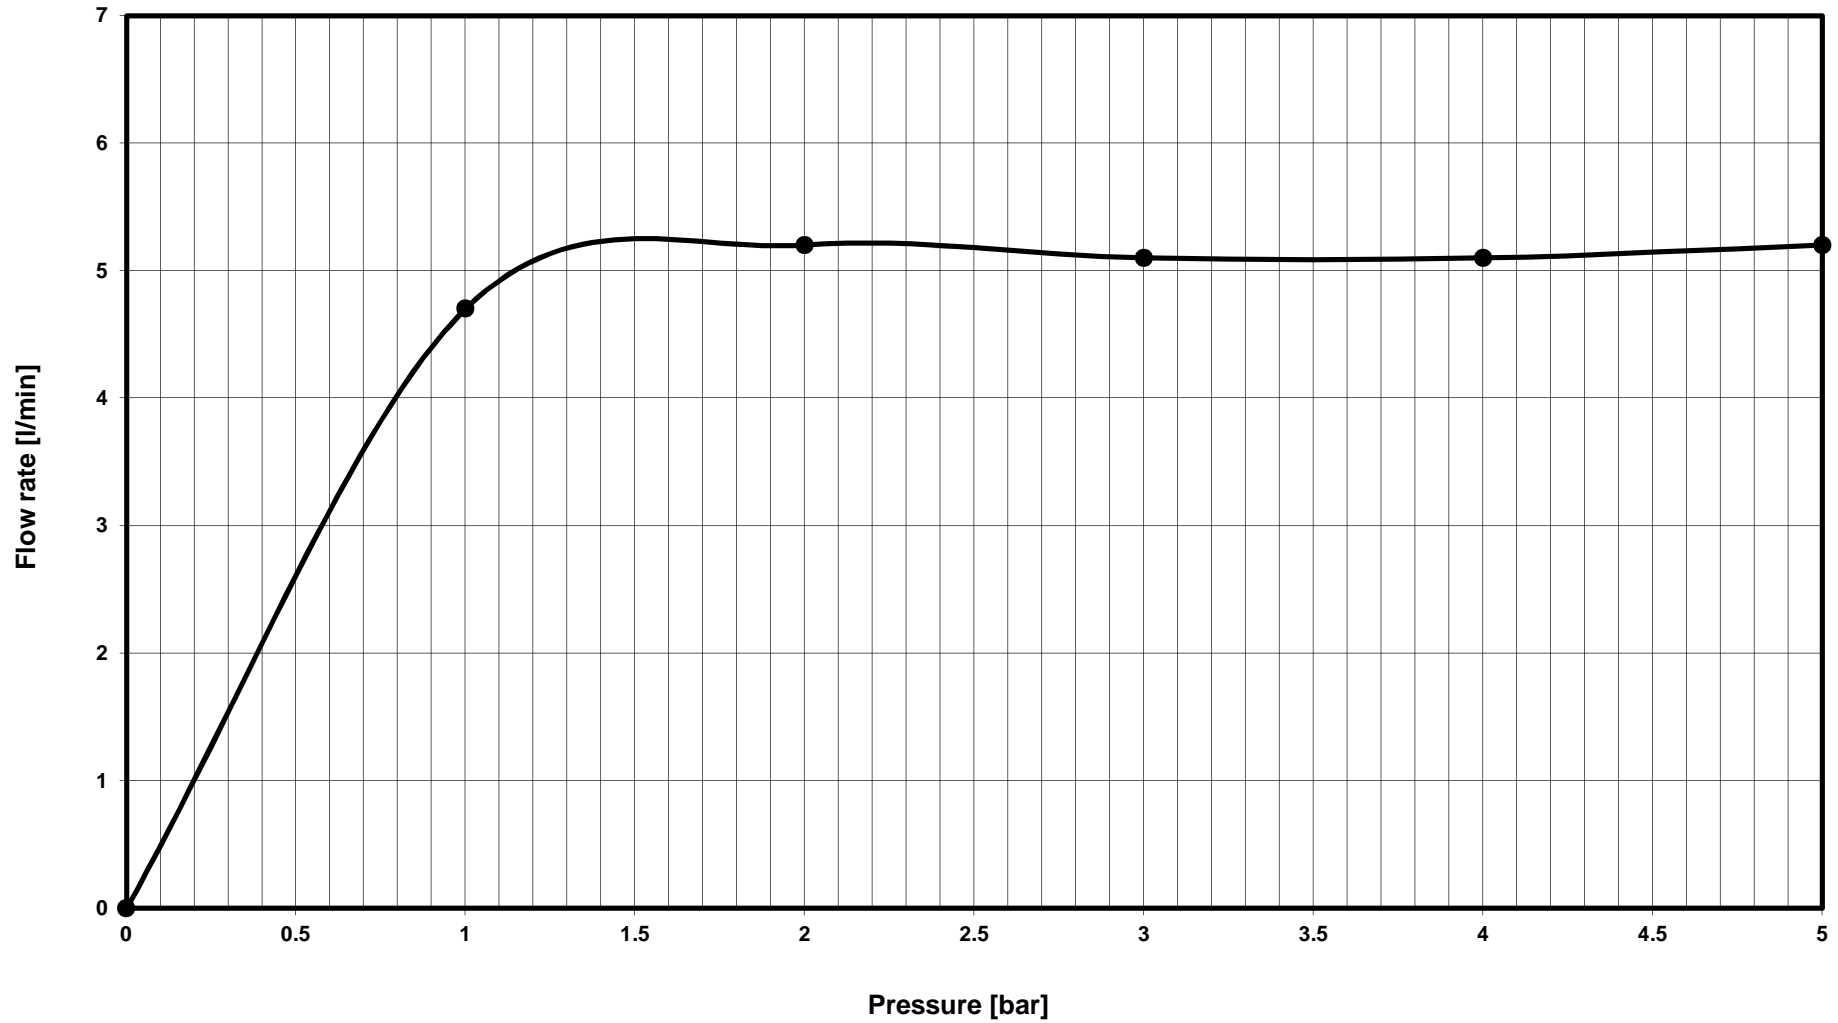

**B1707AA, B1708AA, B1709AA, B1710AA,  
B1711AA, B1712AA, B1713AA, B1714AA, B1715AA  
CERAFLEX Basin 5L/MIN**

—●— Mixed water - series