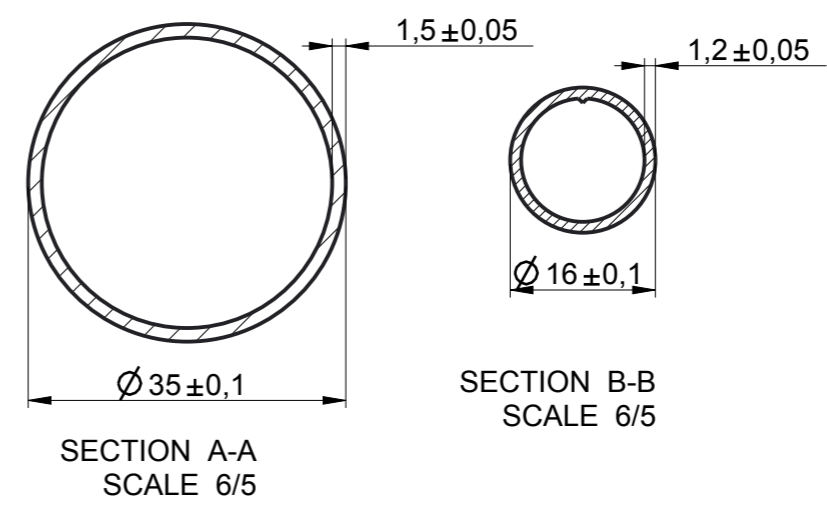

7+15=22 Tubes

L	I
500	450
600	550

Ind	Date	Modification		Modif/Demand	Modif by
		Weight:	Material:		
			Colour:		
Code: RAGUSA DR h 730	drawn by Batuhan KAYI	checked by	status	ERP ID	folio 1 / 1
creation date 21-12-2018	RAGUSA dritto - h 730 RAGUSA straight - h 730 RAGUSA gerade - h 730			PLM ID	REV. #
size A3	scale 1/8	This drawing can't be, without authorization, neither copied, neither reproduced, or communicated to thirds. Law of July 14, 1909 on the drawings and the models.			