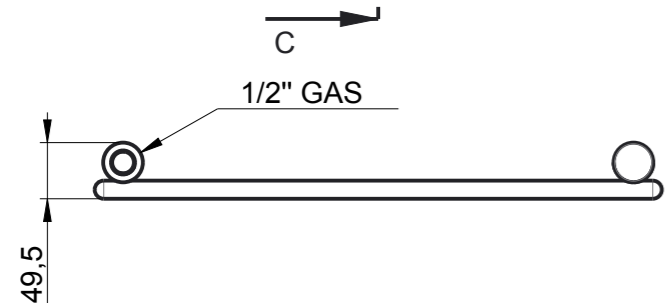

7+15=22 Tubes

L	I
500	450
600	550

Ind	Date	Modification		Modif/Demand	Modif by
		Weight:	Material:		
			Colour:		
Code: RAGUSA DR h 730	drawn by Batuhan KAYI	checked by	status	ERP ID	folio 1 / 1
creation date 21-12-2018	RAGUSA dritto - h 730 RAGUSA straight - h 730 RAGUSA gerade - h 730			PLM ID	REV. #
size A3	scale 1/8	This drawing can't be, without authorization, neither copied, neither reproduced, or communicated to thirds. Law of July 14, 1909 on the drawings and the models.			