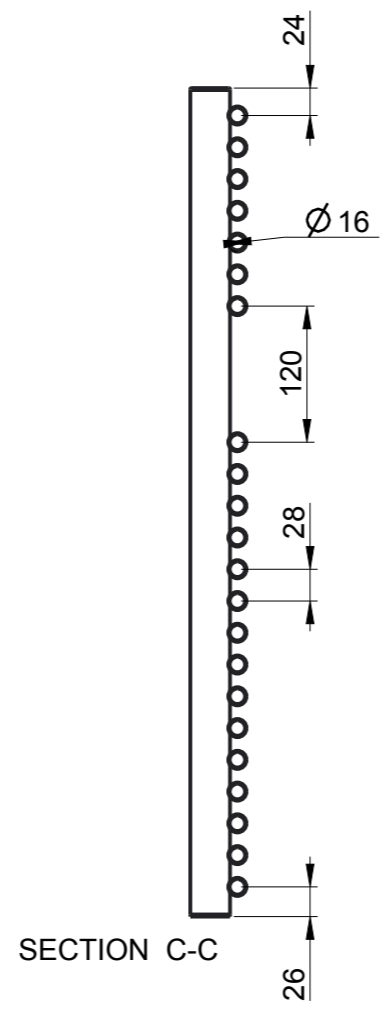

7+15=22 Tubes

L	I
500	450
600	550

Ind	Date	Modification		Modif/Demand	Modif by
		Weight:	Material:		
			Colour:		
Code: RAGUSA DR h 730	drawn by Batuhan KAYI	checked by	status	ERP ID	folio 1 / 1
creation date 21-12-2018	RAGUSA dritto - h 730 RAGUSA straight - h 730 RAGUSA gerade - h 730			PLM ID	REV. #
size A3	scale 1/8	This drawing can't be, without authorization, neither copied, neither reproduced, or communicated to thirds. Law of July 14, 1909 on the drawings and the models.			