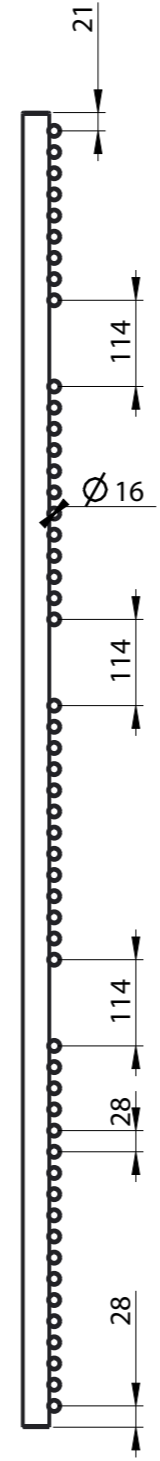

SCALE 1/10

18+13+12+9=52 Tubes

SECTION C-C

SECTION B-B
SCALE 1/1

L	I
500	450
600	550

Ind	Date	Modification			Modif/Demand	Modif by
		Weight:	Material:			
			Colour:			
Code: RAGUSA DR h 1738	drawn by Batuhan KAYI	checked by	status	ERP ID	folio 1 / 1	
creation date 21-12-2018	RAGUSA dritto - h 1738 RAGUSA straight - h 1738 RAGUSA gerade - h 1738			PLM ID	REV. #	
size A3	scale 1/15	This drawing can't be, without authorization, neither copied, neither reproduced, or communicated to thirds. Law of July 14, 1909 on the drawings and the models.				