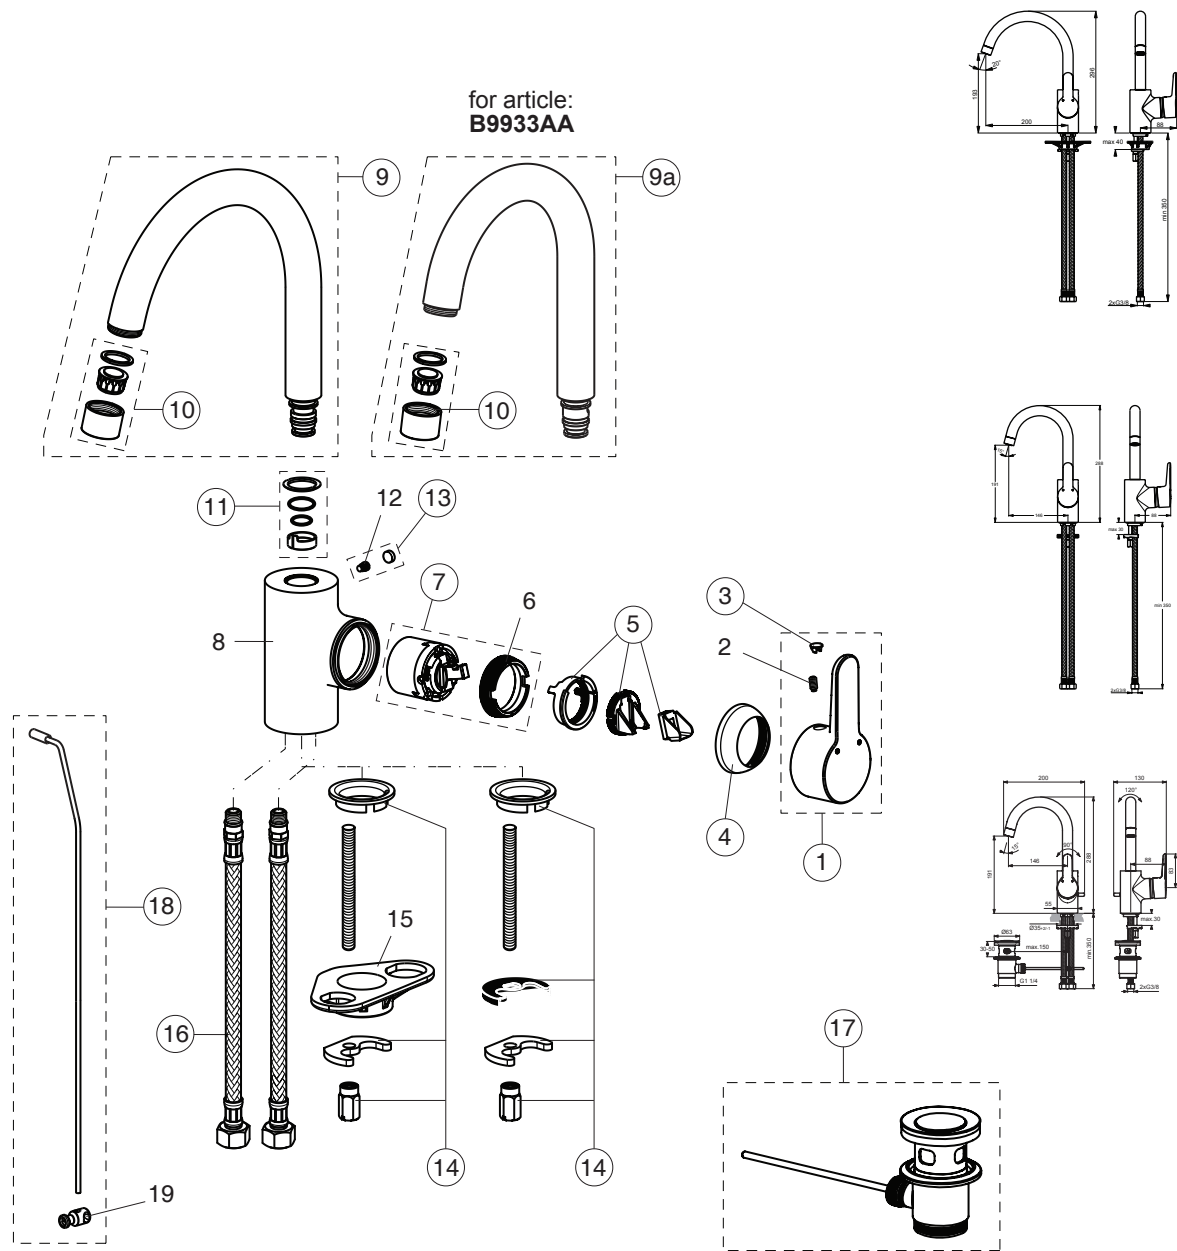

(B0112AA;B0183AA;
CONNECT BLUE B9932AA;B9933AA)

Pos.	Signify	Spare parts-Nr.	Quantity	Pos.	Signify	Spare parts-Nr.	Quantity
1	Lever,w/logo ISI-compl.	B961012AA	1 Pcs.	14	Connecting set	B960608NU	1 Pcs.
2	Screw M5x10	B960473AA	1 Pcs.	15	U plate support bracket fixing kit	B960862AA	1 Pcs.
3	Cap decorative	B960473AA	1 Pcs.	16	Flex pexhose F3/8 M10x1/L445mm	A963600NU	1 Pcs.
4+pos.6	Cap	B960862AA	1 Pcs.	17	Pop-up drain ass.	A962991AA	1 Pcs.
5	Eco click set D40	B960477NU	1 Pcs.	18	Pop up waste-compl.	B961039AA	1 Pcs.
6	Screw M43x1.5 M41x1.5	B960863NU	1 Pcs.	19	Pop up waste shackle		1 Pcs.
7	Cartridge Ø40mm	B960863NU	1 Pcs.				
8	Body	B960293AA	1 Pcs.				
9	Tub.spout R200mm	B961014AA	1 Pcs.				
9a	Tub.spout R145mm	B961014AA	1 Pcs.				
10	Aerator M22x1-A	B960294AA	1 Pcs.				
11	Sealing set for tub.spout	B960295NU	1 Pcs.				
12	Screw M5x5.5	B960297AA	1 Pcs.				
13	Screw and cap-compl.	B960297AA	1 Pcs.				