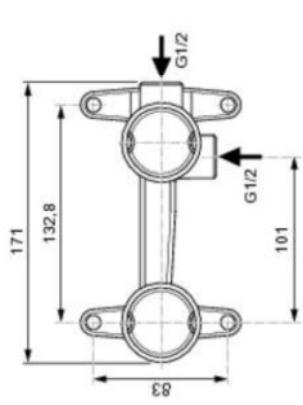

A 1313 NU 0220 A868 642