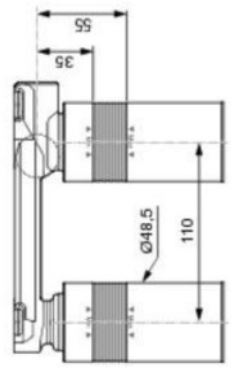

A 1313 NU 0220 A868 642