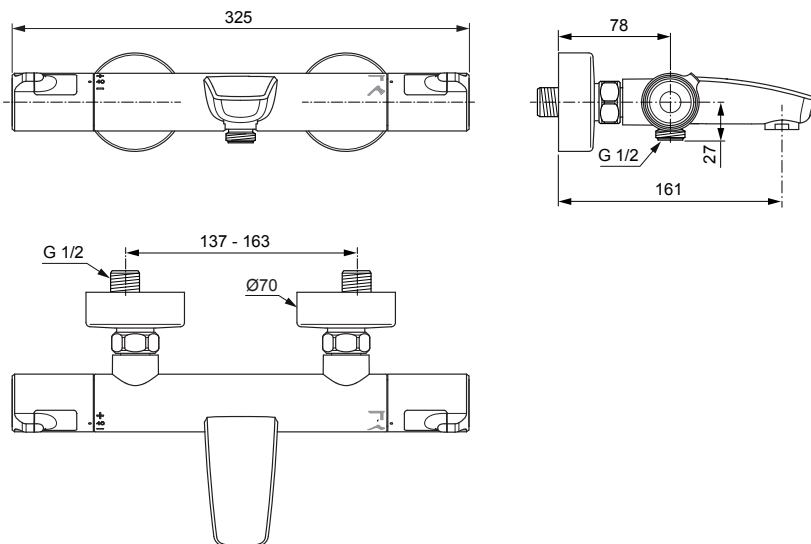

Ideal Standard

Ceratherm T50 A7223 ..

Produced from: Dez. 2019

Shower Thermostat
chrome **A7223AA**

| Pos. | Description | Part-Number | Qty. | Pos. | Description | Part-Number | Qty. |
|------|-----------------------------|---------------------|-------|------|-------------|-------------|------|
| 1 | Handle cpl. | A 861 382 AA | 1 Set | | | | |
| 2 | Thermostatic Cartridge cpl. | A 861 371 NU | 1 pcs | | | | |
| 3 | Stop valve with diverter | A 861 375 NU | 1 Set | | | | |
| 4 | Thread ring + stopring cpl. | A 861 376 NU | 1 Set | | | | |
| 5 | Connection nipple cpl. | A 861 387 NU | 1 Set | | | | |
| 6 | Non-return valve | A 861 372 NU | 1 Set | | | | |
| 7 | Nipple G1/2 outside cpl. | A 861 374 NU | 1 Set | | | | |
| 8 | Aerator | A 963 181 NU | 1 pcs | | | | |
| 9 | Escutcheon | B 960 242 AA | 1 pcs | | | | |