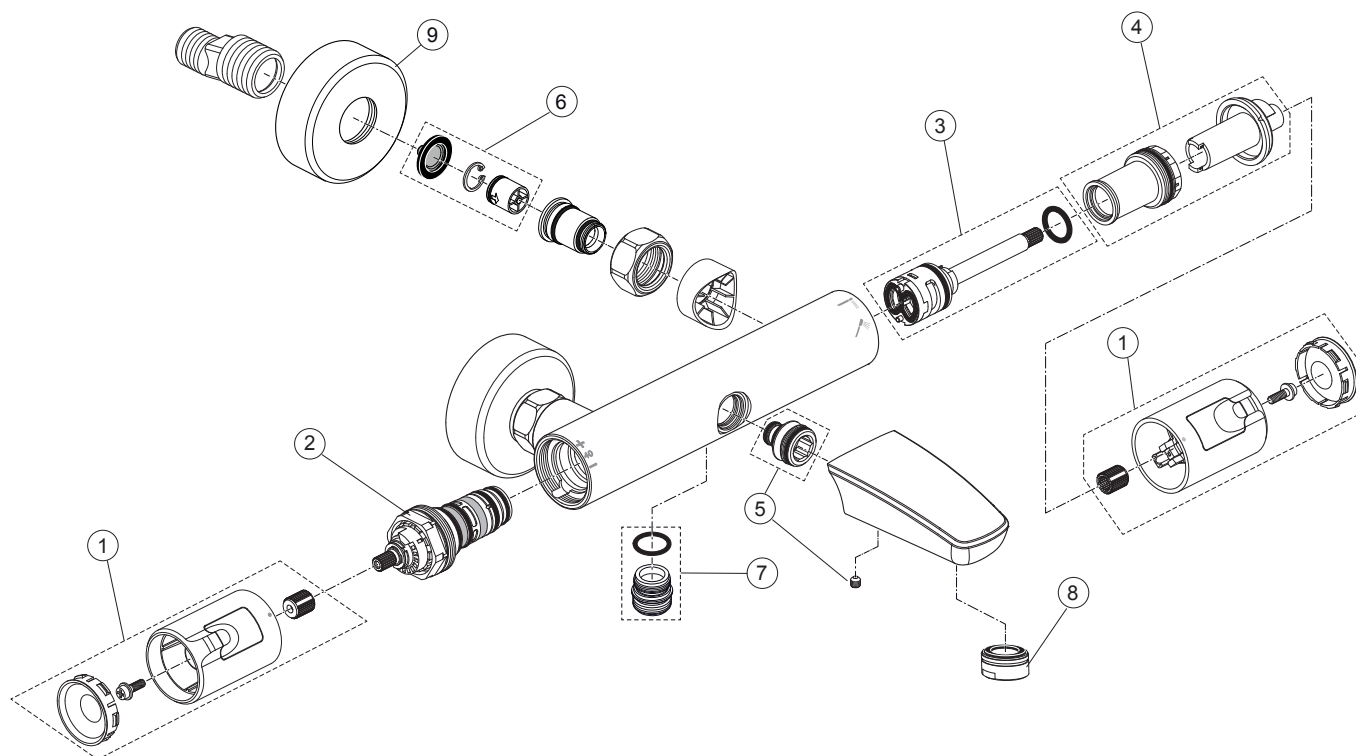

Ideal Standard

Ceratherm T50 A7223 ..

Produced from: Dez. 2019

Shower Thermostat
chrome **A7223AA**

| Pos. | Description | Part-Number | Qty. | Pos. | Description | Part-Number | Qty. |
|------|-----------------------------|---------------------|-------|------|-------------|-------------|------|
| 1 | Handle cpl. | A 861 382 AA | 1 Set | | | | |
| 2 | Thermostatic Cartridge cpl. | A 861 371 NU | 1 pcs | | | | |
| 3 | Stop valve with diverter | A 861 375 NU | 1 Set | | | | |
| 4 | Thread ring + stopring cpl. | A 861 376 NU | 1 Set | | | | |
| 5 | Connection nipple cpl. | A 861 387 NU | 1 Set | | | | |
| 6 | Non-return valve | A 861 372 NU | 1 Set | | | | |
| 7 | Nipple G1/2 outside cpl. | A 861 374 NU | 1 Set | | | | |
| 8 | Aerator | A 963 181 NU | 1 pcs | | | | |
| 9 | Escutcheon | B 960 242 AA | 1 pcs | | | | |

Ceratherm T50