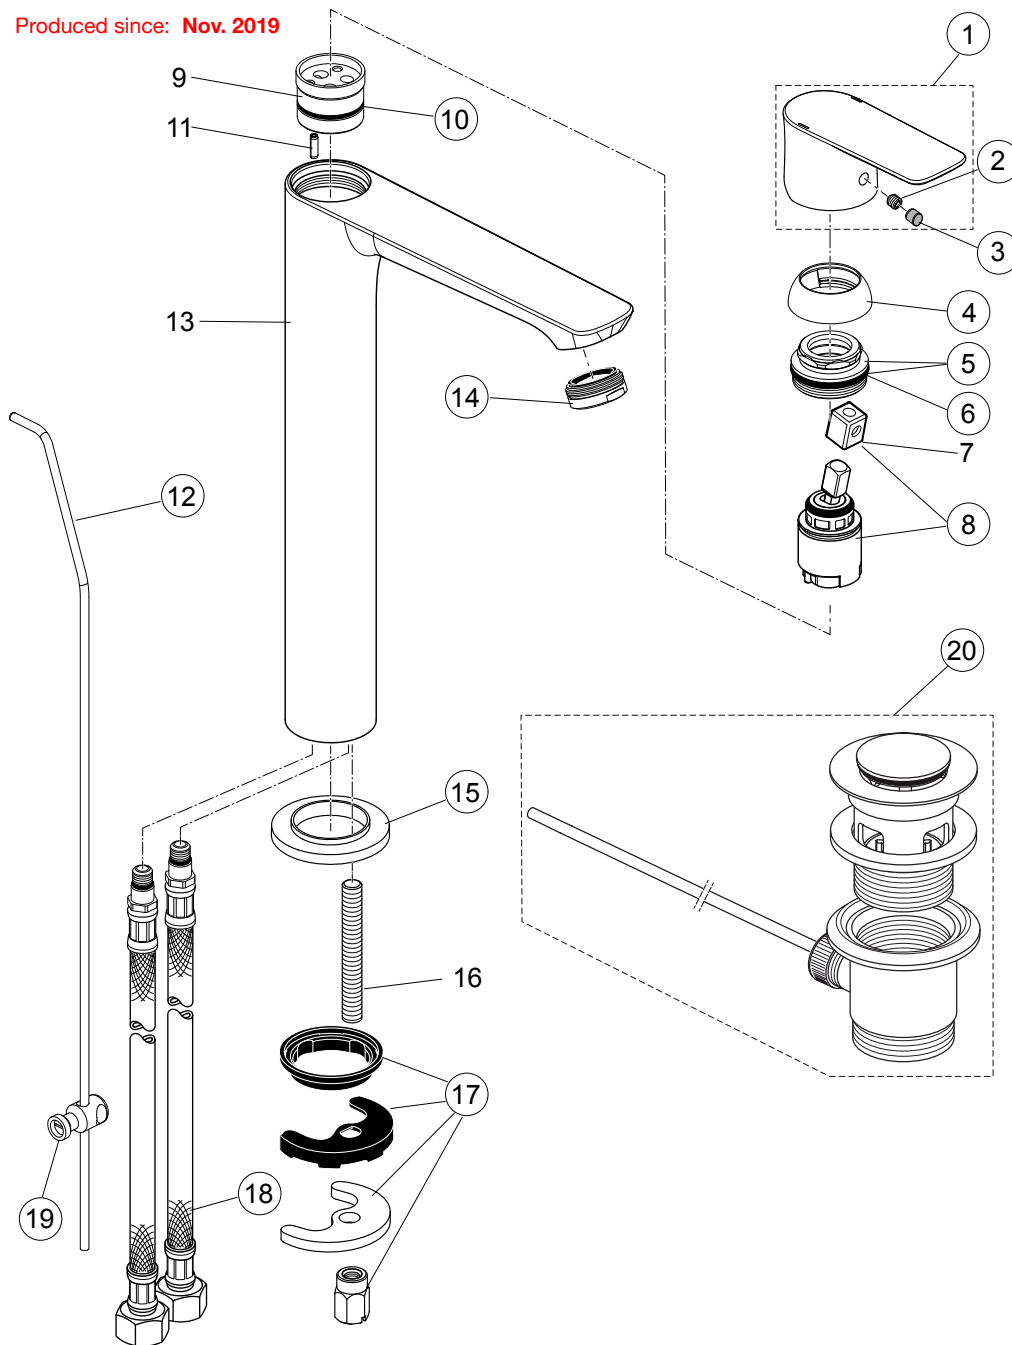

Connect Air

A7025.. A7027..

Ideal Standard

Produced since: **Nov. 2019**

SL basin mixer flex. hose
with pop-up waste
chrome **A7025AA**

without pop-up waste
chrome **A7027AA**