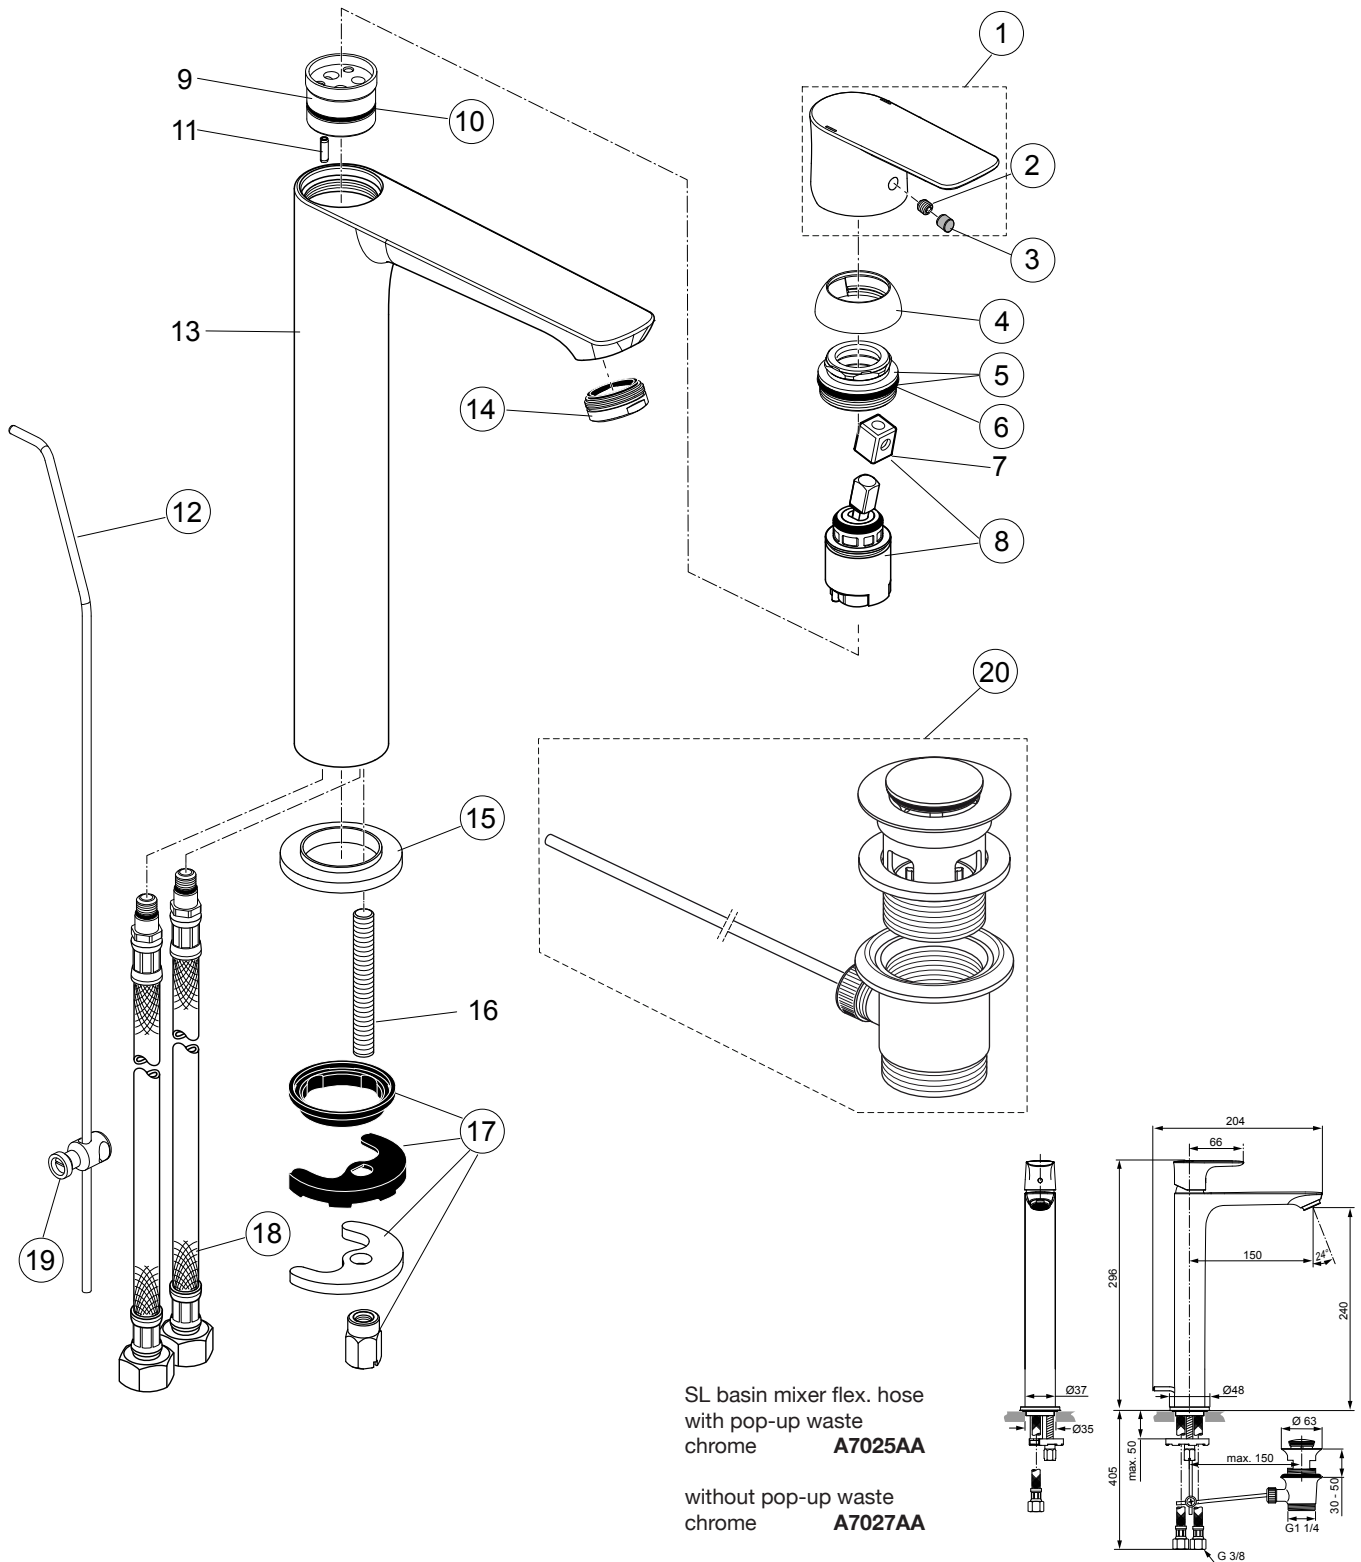

Produced since: **Aug. 2017 - Oct. 2019**

SL basin mixer flex. hose
with pop-up waste
chrome **A7025AA**

without pop-up waste
chrome **A7027AA**

Pos.	Description	Part-Number	Qty.	Pos.	Description	Part-Number	Qty.
1	Lever cpl. w. Logo ISI + pos.7	A 861 222 AA	1 Set	12	Lift rod cpl. + Pos. 19	A 861 210 AA	1 Set
2	Thread pin M5x5 DIN916	A 962 041 NU*	1 Set	13	Body		
3	Handle plug	A 861 223 NU*	1 Set	14	Aerator M24x1 - 5ltr/min	B 961 383 AA	1 pcs
4	Cover cap	A 861 224 AA	1 pcs	15	Escutcheon	A 861 227 AA	1 pcs
5	Thread ring M30x1 + pos.6	A 861 225 NU	1 Set	16	Bolt M8x63		
6	O - Ring Ø 28 x 2	A 963 299 NU	1 pcs	17	Fixation kit	A 964 520 NU*	1 Set
7	Lever adapter			18	Flex. hose M8x1-G3/8-620	B 960 364 NU	1 pcs
8	Cartridge Kerox Ø25 + Pos.7	A 861 226 NU	1 Set	19	Bracket	A 961 172 NU	1 pcs
9	Manifold			20	Pop-up waste complete	B 960 853 AA	1 Set
10	O - Ring Ø 23,52 x 1,78	A 961 855 NU	1 pcs				
11	Clamping pin						

*Universal set (not all parts needed)