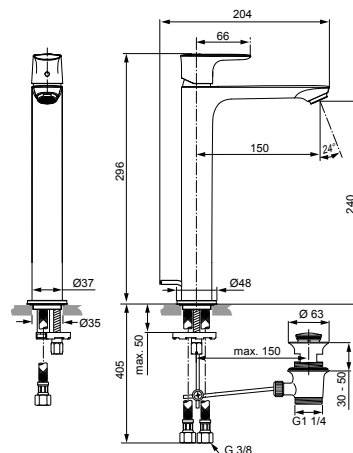

Replace XX with the appropriate finish code

Chrome = AA Silver Storm = GN Gold = A2 Magnetic Grey = A5

Example spare part order:

A 861 402 AA in Chrome

Pos.	Description	Part-Number	Qty.	Pos.	Description	Part-Number	Qty.
1	Lever cpl. + pos.7	A 861 402 XX	1 Set	12	Lift rod cpl. + Pos. 19	B 960 900 XX	1 Set
2	Thread pin M5x5 DIN916	A 962 041 NU*	1 Set	13	Body		
3	Handle plug	A 861 223 NU*	1 Set	14	Aerator M24x1 - 5ltr/min	B 961 383 XX	1 pcs
4	Cover cap	A 861 224 XX	1 pcs	15	Escutcheon	A 861 227 XX	1 pcs
5	Thread ring M30x1 + pos.6	A 861 225 NU	1 Set	16	Bolt M8x63		
6	O - Ring Ø 28 x 2	A 963 299 NU	1 pcs	17	Fixation kit	A 964 520 NU*	1 Set
7	Lever adapter			18	Flex. hose M8x1-G3/8-620	B 960 364 NU	1 pcs
8	Cartridge Kerox Ø25 + Pos.7	A 861 226 NU	1 Set	19	Bracket	A 961 172 NU	1 pcs
9	Manifold			20	Pop-up waste complete	A 961 230 XX	1 Set
10	O - Ring Ø 23,52 x 1,78	A 961 855 NU	1 pcs				
11	Clamping pin						

*Universal set (not all parts needed)