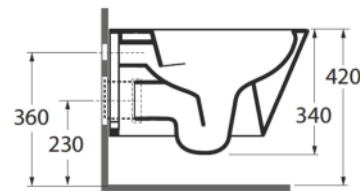

sanitari terra Easy Clean/Easy Clean floor mounted sanitary wares

codice  
code

Vaso Forma Easy Clean sospeso.  
Forma Easy Clean wall hung

bianc lucido/shiny white

FMVKSP00000BI

CM 54x37x34

plf italy pz.12 - plf export pcs.20

kg 24

Tecnologie/technologies:

watersaving

easyclean

scala/scale 1:20 dimensioni/dimensions in mm

Gamma di colori disponibile per vaso e sedile FOR 1800 C/F  
Color range available for wc and wrapover FOR 1800 C/F