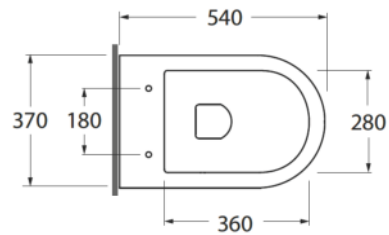

sanitari terra Easy Clean/Easy Clean floor mounted sanitary wares

codice  
code

Vaso Forma Easy Clean sospeso.  
Forma Easy Clean wall hung

bianc lucido/shiny white

FMVKSP00000BI

CM 54x37x34

plf italy pz.12 - plf export pcs.20

kg 24

Tecnologie/technologies:

watersaving

easyclean

scala/scale 1:20 dimensioni/dimensions in mm

Gamma di colori disponibile per vaso e sedile FOR 1800 C/F  
Color range available for wc and wrapover FOR 1800 C/F