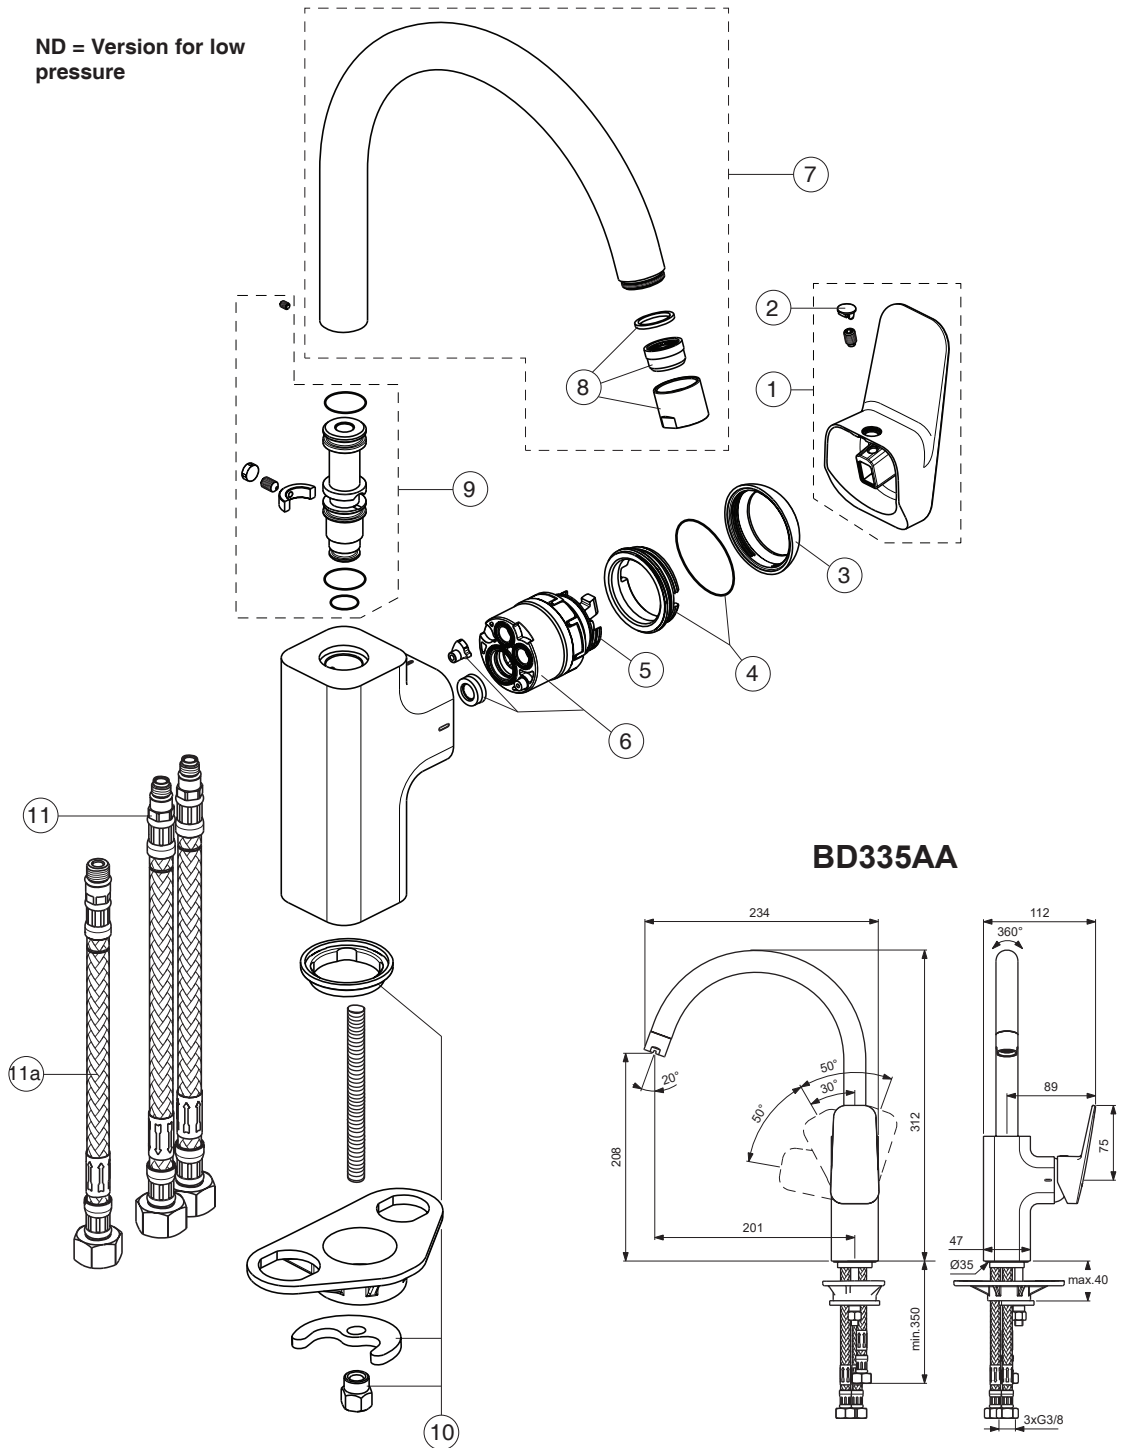

## Ideal Standard

ND = Version for low pressure

### BD335AA

Pos.	Signify	Spare parts-Nr.	Quantity	Pos.	Signify	Spare parts-Nr.	Quantity
1	Lever,w/logo	B961718AA	1 Set				
2	Cap decorative	B960473AA	1 Pcs.				
3	Rosette M38x1.5	B961438AA	1 Pcs.				
4	Screw M41x1.5/M38x1.5	B961374NU	1 Set				
5	Hot limit stop	A861181NU	1 Pcs.				
6	Cartridge Ø38mm	A861156NU*	1 Pcs.				
7	Tub.spout R200mm	B961744AA	1 Set				
8	Flow liner M20x1,ND	B961745AA	1 Pcs.				
9	Sealing set	B961727NU	1 Set				
10	Connecting set	A964520NU	1 Set				
11	Flex pexhose G3/8-M8x1/L500mm	A962005NU	1 Pcs.				
11a	Flex hose G3/8 /L445mm	A963600NU	1 Pcs.				