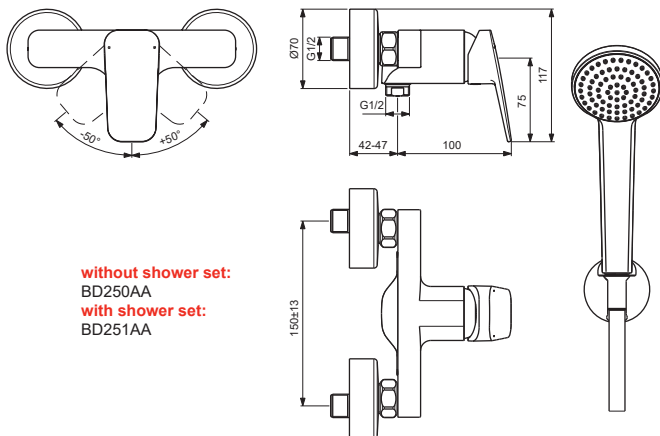

BD250AA
BD251AA

without shower set:
BD250AA
with shower set:
BD251AA

Pos.	Signify	Spare parts-Nr.	Quantity	Pos.	Signify	Spare parts-Nr.	Quantity
1	Lever,w/logo	B961716AA	1 Set				
2	Cap decorative	B960473AA	1 Pcs.				
3	Rosette M38x1.5	B961438AA	1 Pcs.				
4	Screw M4x1.5/M38x1.5	B961374NU	1 Set				
5	Hot limit stop	A861181NU	1 Pcs.				
6	Cartridge Ø38mm	A861156NU*	1 Pcs.				
7	O-Ring Ø18.2x1.7	A961640NU	2 Pcs.				
8	Nipple M22x1-G1/2	B964675AA	1 Pcs.				
9	Non return valve	B961346NU	1 Pcs.				
10	S-connection	B960241AA	1 Set				
11	Sh.hose L1500mm-compl.	B960604AA	1 Pcs.				
12	Wall bracket fixed	B9467AA	1 Pcs.				
13	Hand spray 1F,80mm	B9400AA	1 Pcs.				