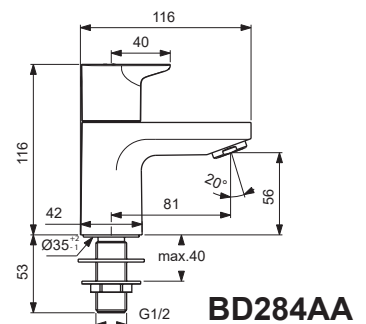

CERAPLAN

Ideal Standard

Pos.	Signify	Spare parts-Nr.	Quantity	Pos.	Signify	Spare parts-Nr.	Quantity
1	Handle(Red)	B961721AA	1 Set				
1a	Handle(Blue)	B961720AA	1 Set				
2	Block cap	A961157AA	1 Pcs.				
3	Adapter and screw	A861446NU	1 Set				
4	Ceramic valve G1/2-RH	B961660NU	1 Pcs.				
4a	Ceramic valve G1/2-LH	B961659NU	1 Pcs.				
5	Nozzle	A961625AA	1 Pcs.				
5a	Perlator M24x1-A - 5l/min	B961383AA*	1 Pcs.				
6	Connecting group	B961155NU	1 Set				

* for BD284AA