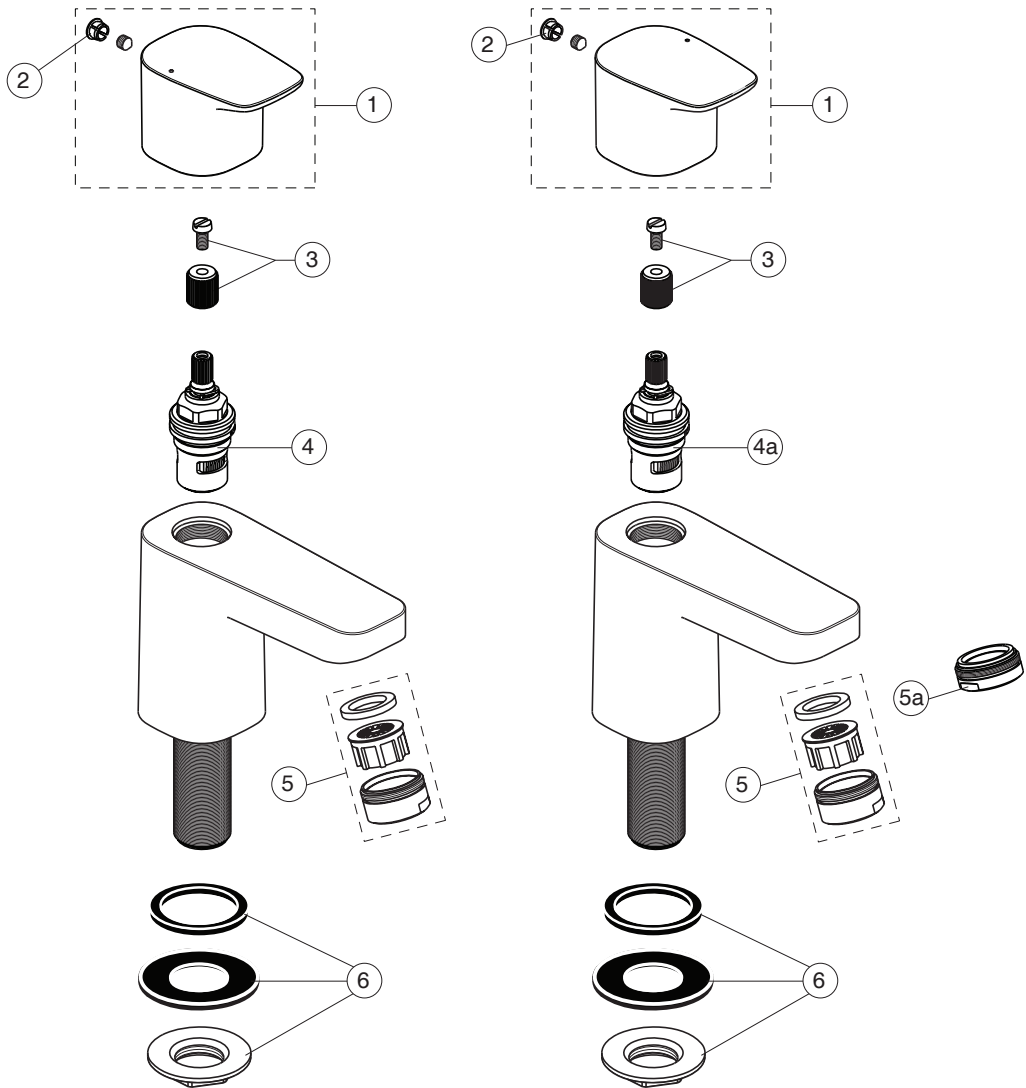

CERAPLAN

Ideal Standard

Pos.	Signify	Spare parts-Nr.	Quantity	Pos.	Signify	Spare parts-Nr.	Quantity
1	Handle(Red)	B961721AA	1 Set				
1a	Handle(Blue)	B961720AA	1 Set				
2	Block cap	A961157AA	1 Pcs.				
3	Adapter and screw	A861446NU	1 Set				
4	Ceramic valve G1/2-RH	B961660NU	1 Pcs.				
4a	Ceramic valve G1/2-LH	B961659NU	1 Pcs.				
5	Nozzle	A961625AA	1 Pcs.				
5a	Perlator M24x1-A - 5l/min	B961383AA*	1 Pcs.				
6	Connecting group	B961155NU	1 Set				

* for BD284AA