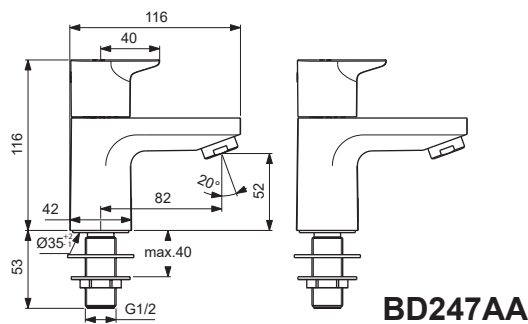

CERAPLAN

Ideal Standard

Pos.	Signify	Spare parts-Nr.	Quantity	Pos.	Signify	Spare parts-Nr.	Quantity
1	Handle(Red)	B961721AA	1 Set				
1a	Handle(Blue)	B961720AA	1 Set				
2	Block cap	A961157AA	1 Pcs.				
3	Adapter and screw	A861446NU	1 Set				
4	Ceramic valve G1/2-RH	B961660NU	1 Pcs.				
4a	Ceramic valve G1/2-LH	B961659NU	1 Pcs.				
5	Nozzle	A961625AA	1 Pcs.				
5a	Perlator M24x1-A - 5l/min	B961383AA*	1 Pcs.				
6	Connecting group	B961155NU	1 Set				

* for BD284AA