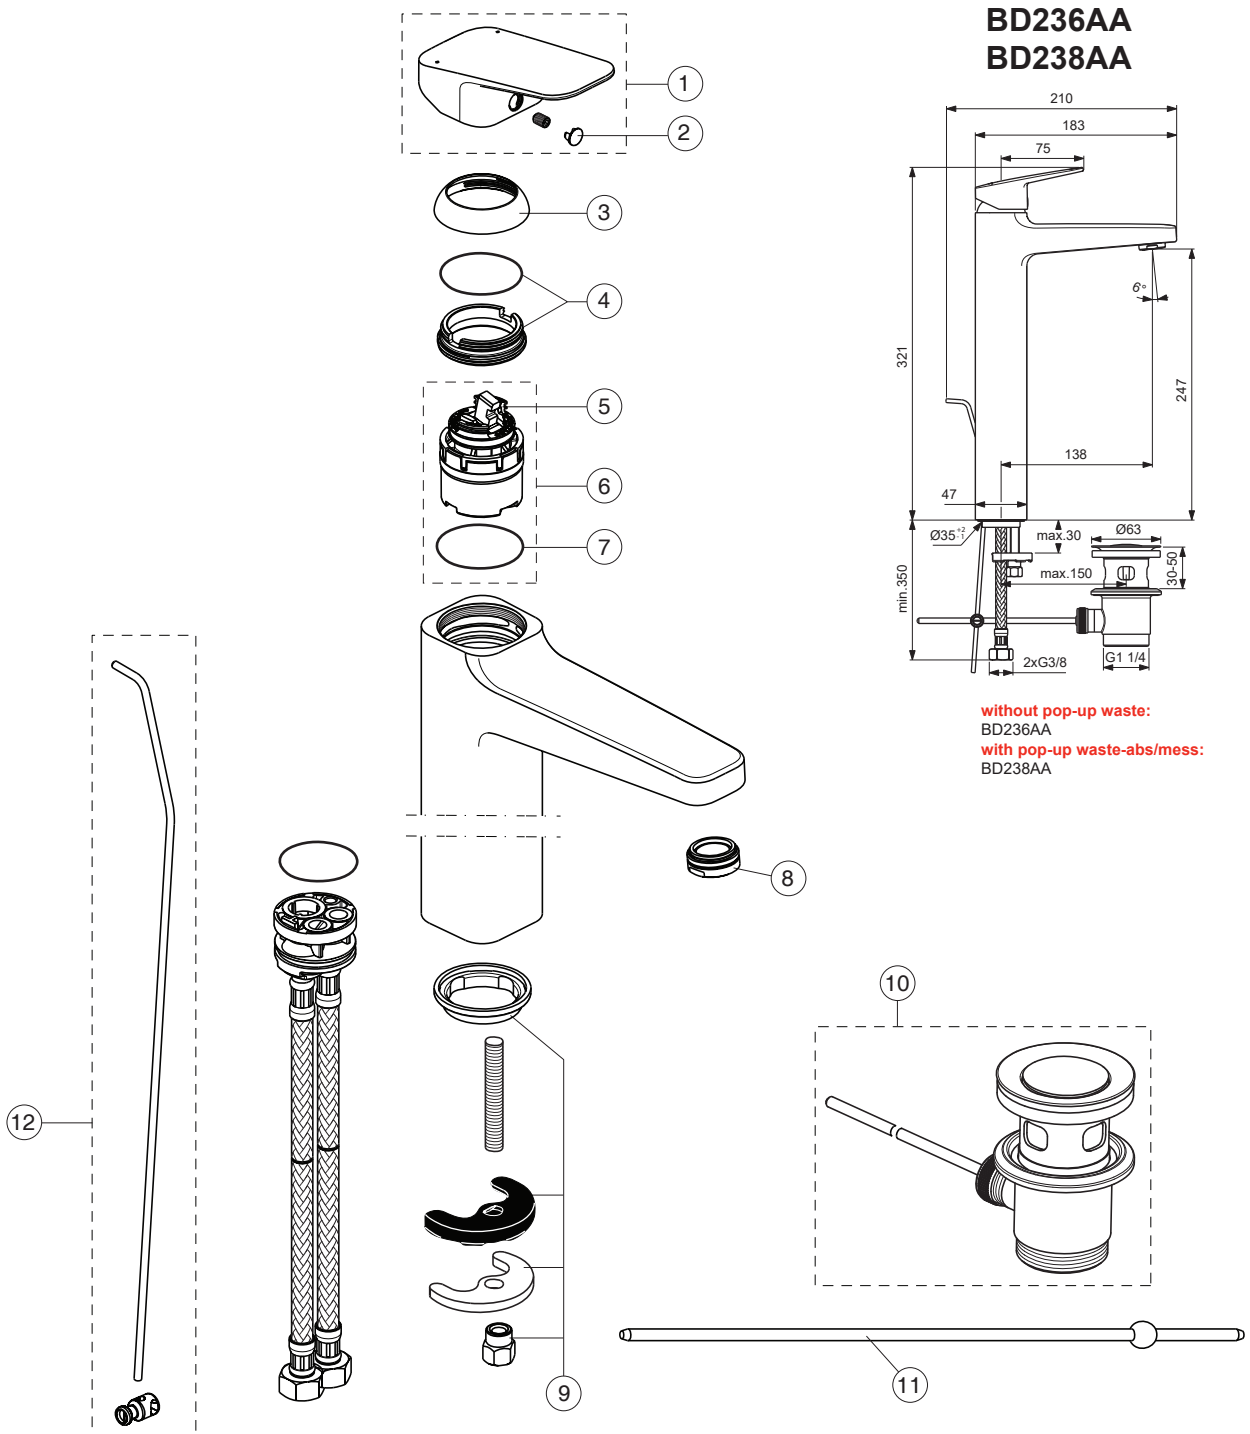

CERAPLAN

Ideal Standard

Pos.	Signify	Spare parts-Nr.	Quantity	Pos.	Signify	Spare parts-Nr.	Quantity
1	Lever,w/logo	B961716AA	1 Set				
2	Cap decorative	B960473AA	1 Pcs.				
3	Rosette M38x1.5	B961438AA	1 Pcs.				
4	Screw M41x1.5/M38x1.5	B961374NU	1 Set				
5	Hot limit stop	A861181NU	1 Pcs.				
6	Cartridge Ø38mm	A861156NU*	1 Pcs.				
7	O-Ring Ø38x2.5	E960059NU*	1 Set				
8	Perlator M24x1-A - 5l/min	B961383AA	1 Pcs.				
9	Connecting set	A964520NU	1 Set				
10	Pop-up drain ass.	A962991AA	1 Pcs.				
11	Waste rod L330mm	A960200AA	1 Pcs.				
12	Pull-up rod-compl.	B960900AA	1 Set				