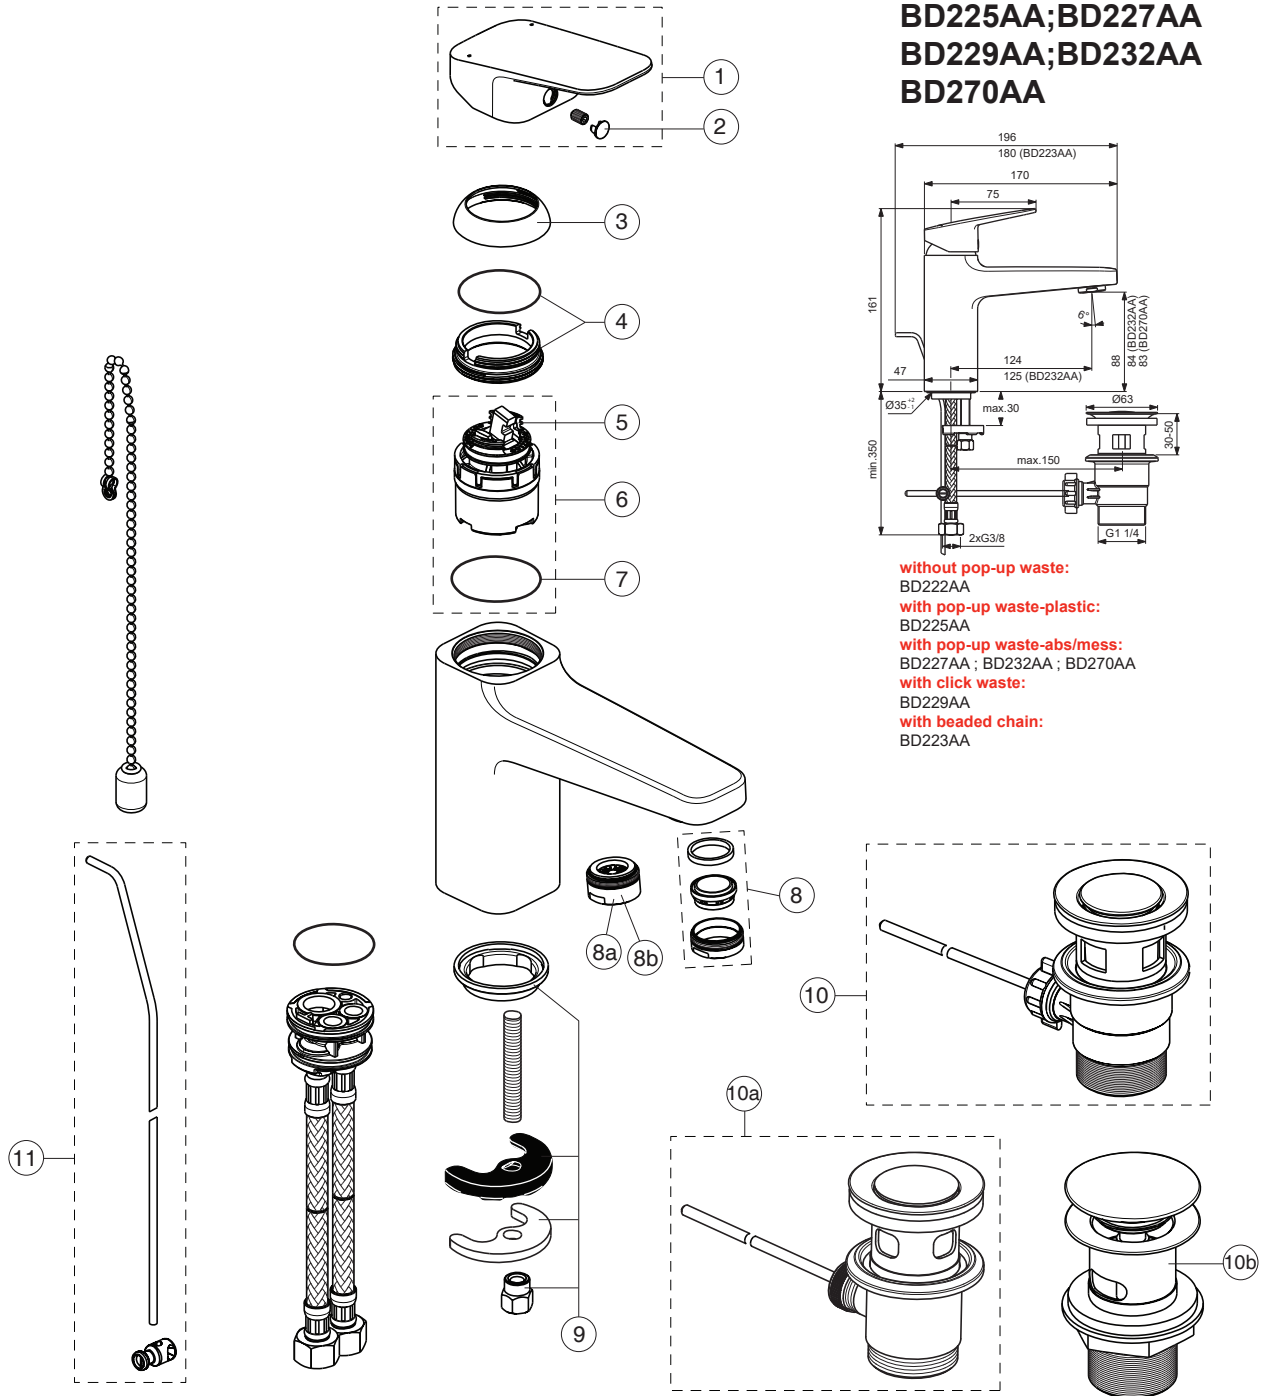

CERAPLAN

Ideal Standard

BD222AA;BD223AA
BD225AA;BD227AA
BD229AA;BD232AA
BD270AA

Pos.	Signify	Spare parts-Nr.	Quantity	Pos.	Signify	Spare parts-Nr.	Quantity
1	Lever,w/logo	B961716AA	1 Set	10b	Click waste plastic	B961705AA	1 Pcs.
2	Cap decorative	B960473AA	1 Pcs.	11	Pull-up rod-compl.	B960900AA	1 Set
3	Rosette M38x1.5	B961438AA	1 Pcs.				
4	Screw M4x1.5/M38x1.5	B961374NU	1 Set				
5	Hot limit stop	A861181NU	1 Pcs.				
6	Cartridge Ø38mm	A861156NU*	1 Pcs.				
7	O-Ring Ø38x2.5	E960059NU*	1 Set				
8	Perlator M24x1-A - 5l/min	B961383AA	1 Pcs.				
8a	Casc.perlator M24x1-A	A960321AA**	1 Pcs.				
8b	Nozzle	A961625AA***	1 Pcs.				
9	Connecting set	A964520NU	1 Set				
10	Pop-up waste-plastic	B964550AA	1 Pcs.				
10a	Pop-up drain ass.	A962991AA	1 Pcs.				
10b	Click waste slotted	S8803AA	1 Pcs.				

** for BD270AA ***for BD232AA

*Universal set (not all parts needed)

07.2021