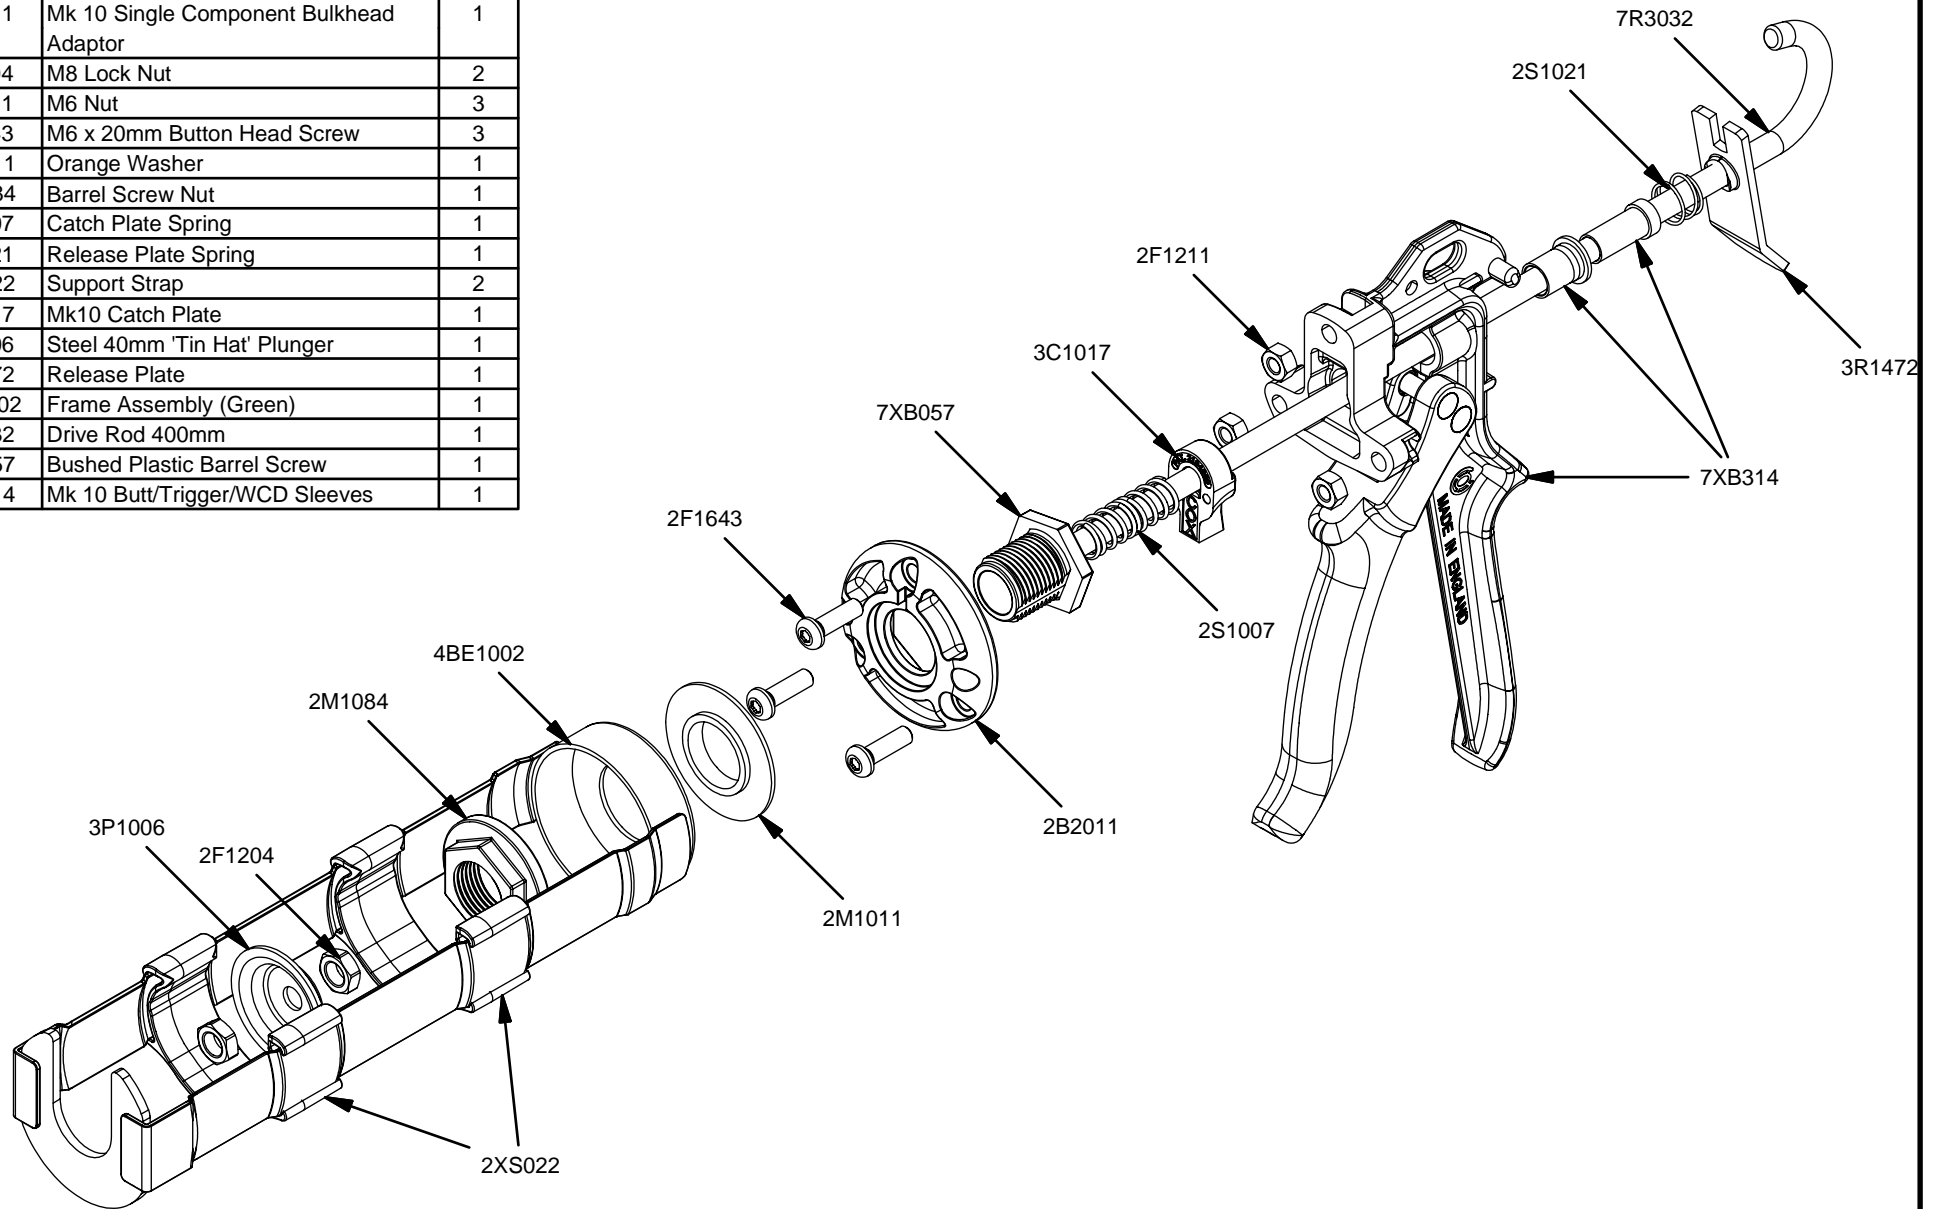

Parts List		
STOCK No	DESCRIPTION	QTY
2B2011	Mk 10 Single Component Bulkhead Adaptor	1
2F1204	M8 Lock Nut	2
2F1211	M6 Nut	3
2F1643	M6 x 20mm Button Head Screw	3
2M1011	Orange Washer	1
2M1084	Barrel Screw Nut	1
2S1007	Catch Plate Spring	1
2S1021	Release Plate Spring	1
2XS022	Support Strap	2
3C1017	Mk10 Catch Plate	1
3P1006	Steel 40mm 'Tin Hat' Plunger	1
3R1472	Release Plate	1
4BE1002	Frame Assembly (Green)	1
7R3032	Drive Rod 400mm	1
7XB057	Bushed Plastic Barrel Screw	1
7XB314	Mk 10 Butt/Trigger/WCD Sleeves	1

Ultraflow 310 Cartridge

www.pccox.co.uk
 sales@pccox.co.uk
 TEL:44(0)1635 264500

REV
 G

DATE
 12/08/2010

Parts List		
STOCK No	DESCRIPTION	QTY
2B2011	Mk 10 Single Component Bulkhead Adaptor	1
2F1204	M8 Lock Nut	2
2F1211	M6 Nut	3
2F1643	M6 x 20mm Button Head Screw	3
2M1011	Orange Washer	1
2M1084	Barrel Screw Nut	1
2S1007	Catch Plate Spring	1
2S1021	Release Plate Spring	1
2XS022	Support Strap	2
3C1017	Mk10 Catch Plate	1
3P1006	Steel 40mm 'Tin Hat' Plunger	1
3R1472	Release Plate	1
4BE1002	Frame Assembly (Green)	1
7R3032	Drive Rod 400mm	1
7XB057	Bushed Plastic Barrel Screw	1
7XB314	Mk 10 Butt/Trigger/WCD Sleeves	1