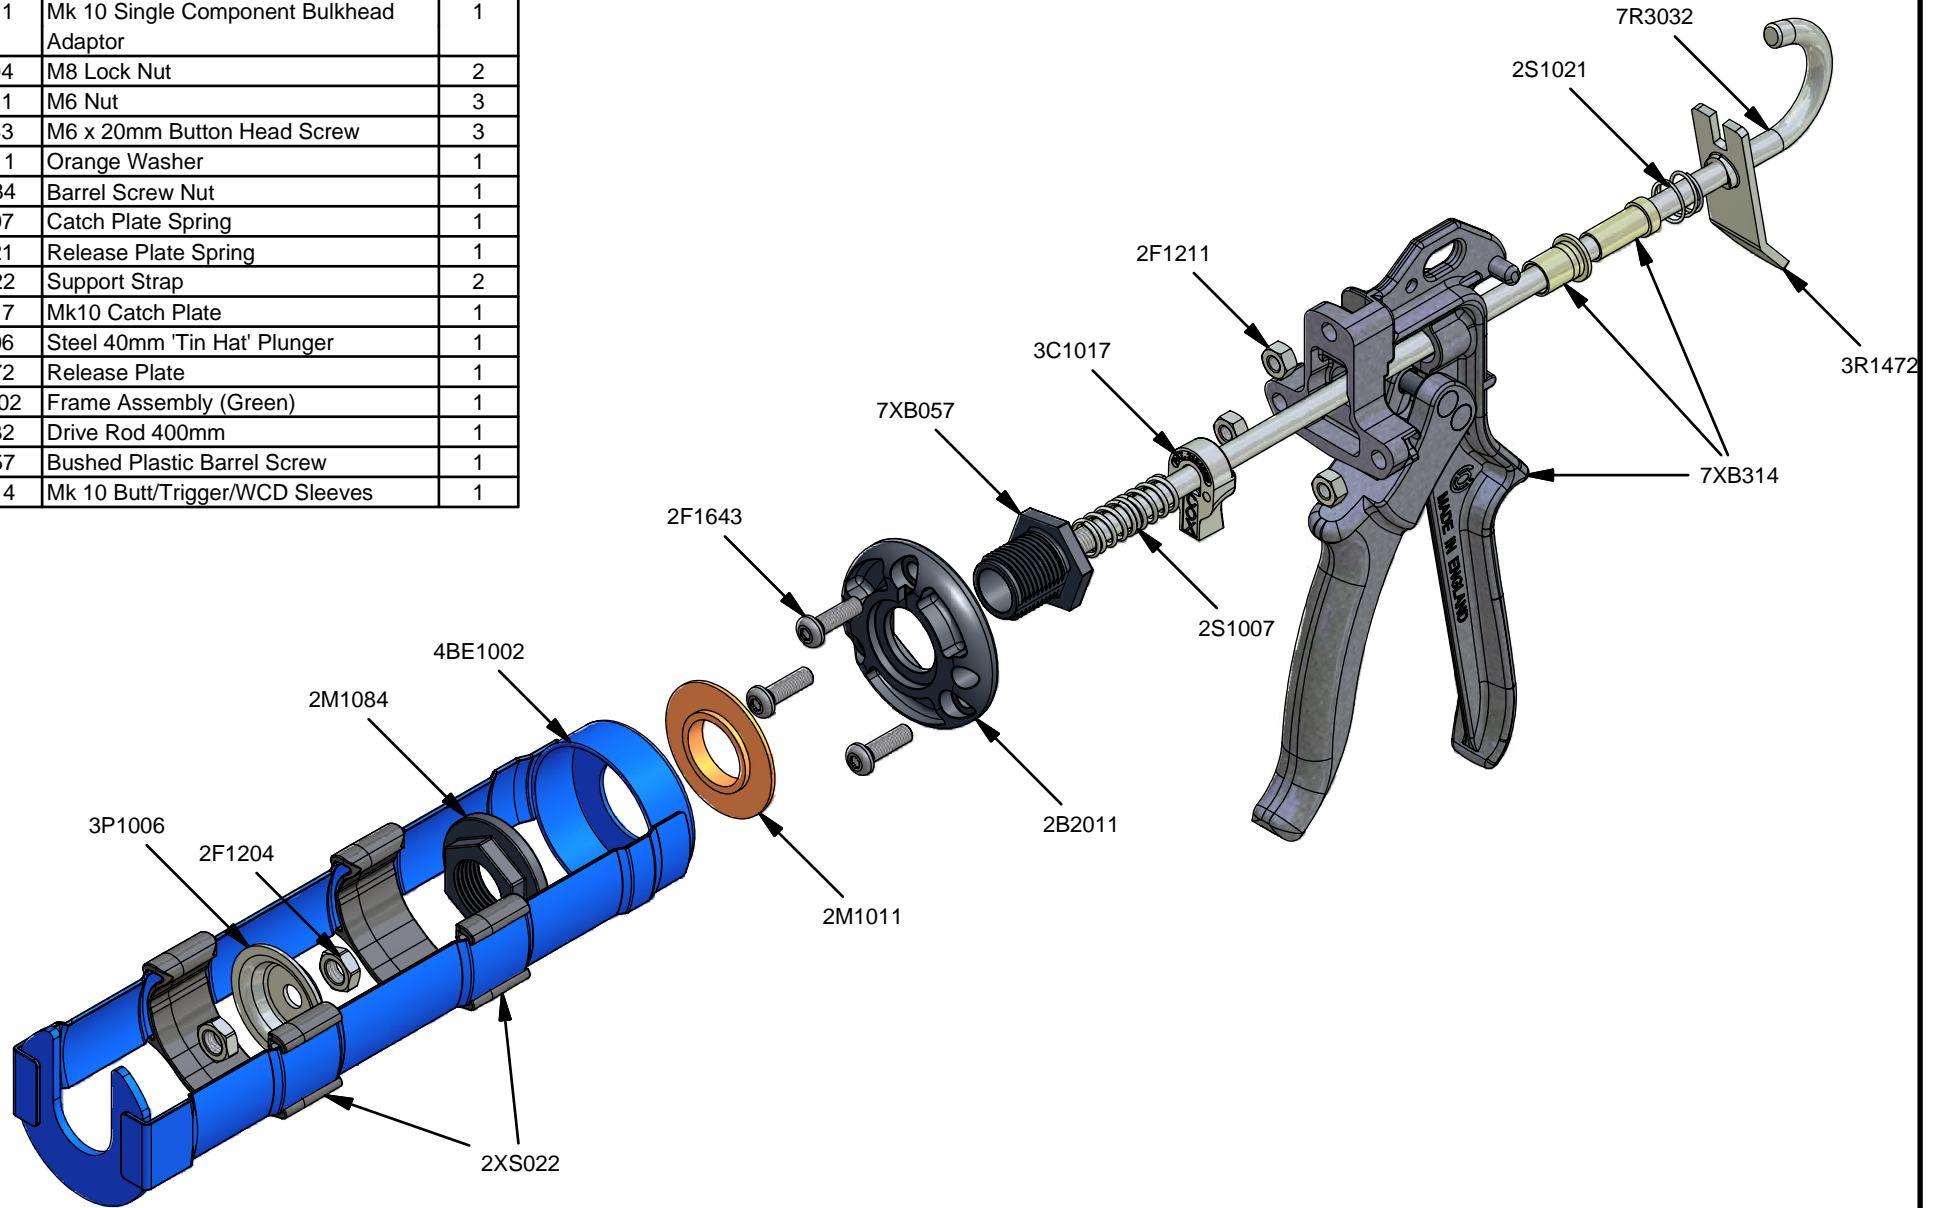

Parts List		
STOCK No	DESCRIPTION	QTY
2B2011	Mk 10 Single Component Bulkhead Adaptor	1
2F1204	M8 Lock Nut	2
2F1211	M6 Nut	3
2F1643	M6 x 20mm Button Head Screw	3
2M1011	Orange Washer	1
2M1084	Barrel Screw Nut	1
2S1007	Catch Plate Spring	1
2S1021	Release Plate Spring	1
2XS022	Support Strap	2
3C1017	Mk10 Catch Plate	1
3P1006	Steel 40mm 'Tin Hat' Plunger	1
3R1472	Release Plate	1
4BE1002	Frame Assembly (Green)	1
7R3032	Drive Rod 400mm	1
7XB057	Bushed Plastic Barrel Screw	1
7XB314	Mk 10 Butt/Trigger/WCD Sleeves	1

Ultraflow 310 Cartridge

www.pccox.co.uk
 sales@pccox.co.uk
 TEL:44(0)1635 264500

REV
 G

DATE
 12/08/2010

Parts List		
STOCK No	DESCRIPTION	QTY
2B2011	Mk 10 Single Component Bulkhead Adaptor	1
2F1204	M8 Lock Nut	2
2F1211	M6 Nut	3
2F1643	M6 x 20mm Button Head Screw	3
2M1011	Orange Washer	1
2M1084	Barrel Screw Nut	1
2S1007	Catch Plate Spring	1
2S1021	Release Plate Spring	1
2XS022	Support Strap	2
3C1017	Mk10 Catch Plate	1
3P1006	Steel 40mm 'Tin Hat' Plunger	1
3R1472	Release Plate	1
4BE1002	Frame Assembly (Green)	1
7R3032	Drive Rod 400mm	1
7XB057	Bushed Plastic Barrel Screw	1
7XB314	Mk 10 Butt/Trigger/WCD Sleeves	1