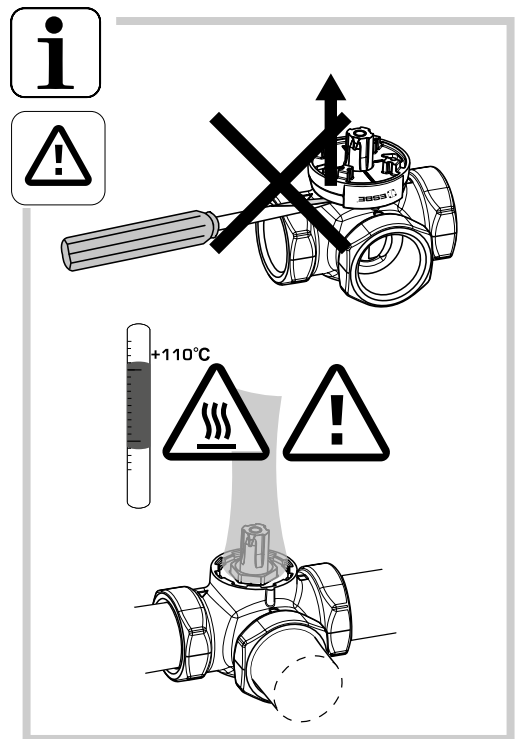

ESBE AB
Bruksgatan 22
SE-333 75 Reftele
www.esbe.eu

SERIES VRG140

Series VRG141
Series VRG142
Series VRG143

PED 2014/68/EU, article 4.3

SI 2016 No. 1105

Piping Schematics are General Representations

[http://www.esbe.eu/global/en/
products/rotary-valves](http://www.esbe.eu/global/en/products/rotary-valves)