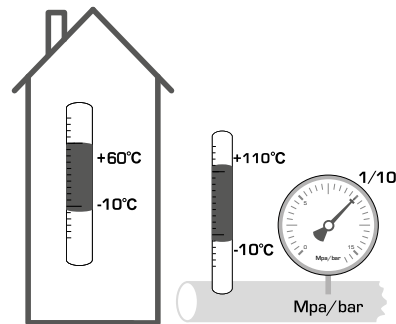

ESBE AB
Bruksgatan 22
SE-333 75 Reftele
www.esbe.eu

SERIES VRG140

Series VRG141
Series VRG142
Series VRG143

PED 2014/68/EU, article 4.3

SI 2016 No. 1105

Piping Schematics are General Representations

[http://www.esbe.eu/global/en/
products/rotary-valves](http://www.esbe.eu/global/en/products/rotary-valves)