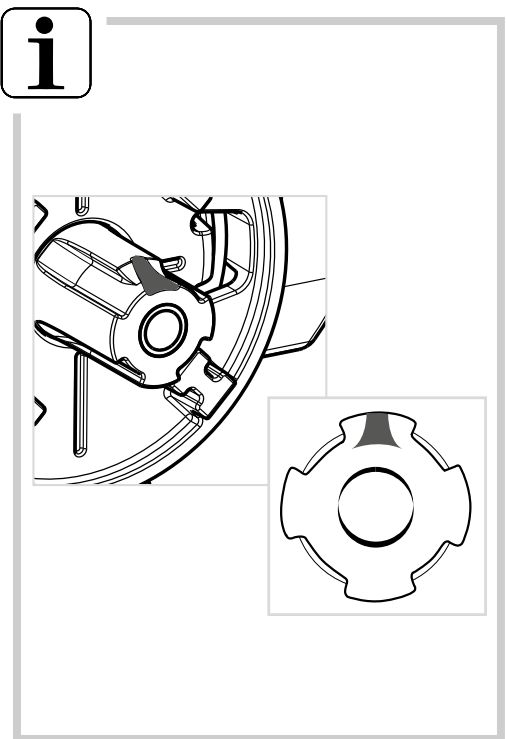

ESBE AB
Bruksgatan 22
SE-333 75 Reftele
www.esbe.eu

SERIES VRG140

Series VRG141
Series VRG142
Series VRG143

PED 2014/68/EU, article 4.3

SI 2016 No. 1105

Piping Schematics are General Representations

[http://www.esbe.eu/global/en/
products/rotary-valves](http://www.esbe.eu/global/en/products/rotary-valves)