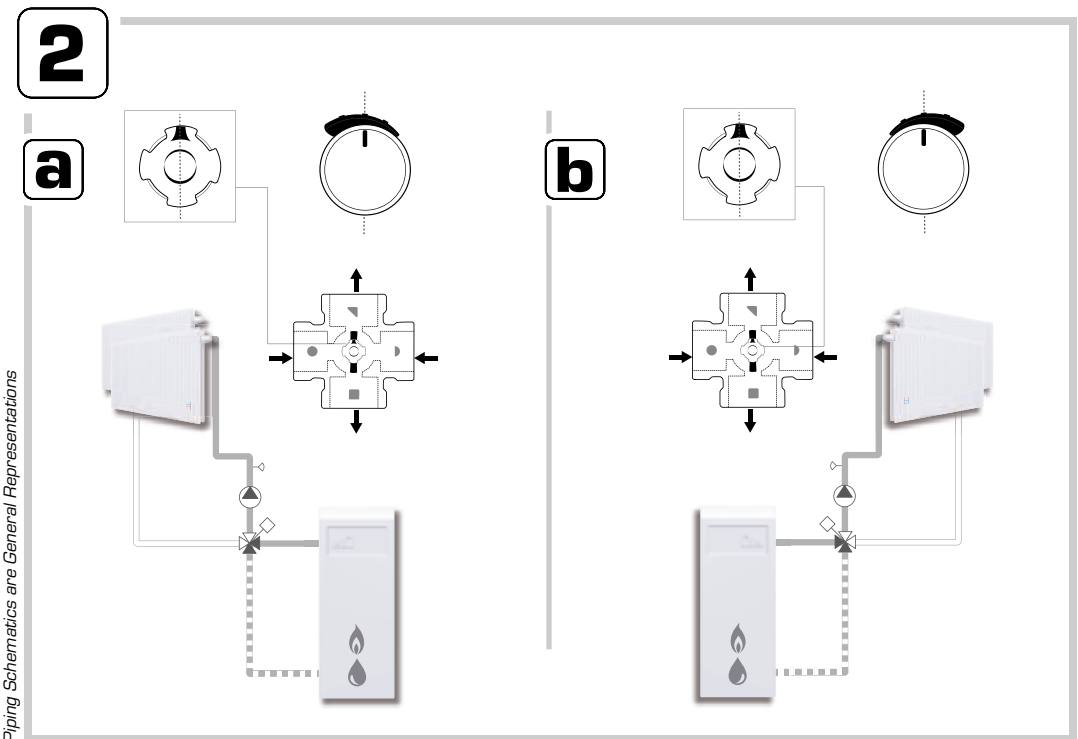

ESBE AB
Bruksgatan 22
SE-333 75 Reftele
www.esbe.eu

SERIES VRG140

Series VRG141
Series VRG142
Series VRG143

PED 2014/68/EU, article 4.3

SI 2016 No. 1105

Piping Schematics are General Representations

[http://www.esbe.eu/global/en/
products/rotary-valves](http://www.esbe.eu/global/en/products/rotary-valves)