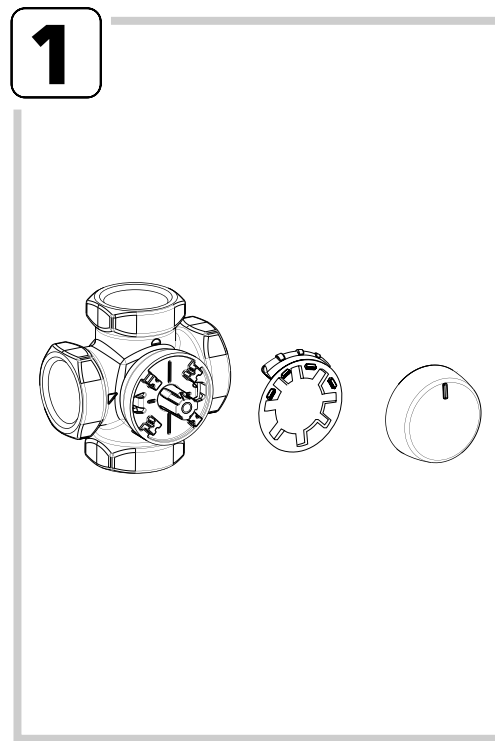

ESBE AB
Bruksgatan 22
SE-333 75 Reftele
www.esbe.eu

SERIES VRG140

Series VRG141
Series VRG142
Series VRG143

PED 2014/68/EU, article 4.3

SI 2016 No. 1105

Piping Schematics are General Representations

[http://www.esbe.eu/global/en/
products/rotary-valves](http://www.esbe.eu/global/en/products/rotary-valves)