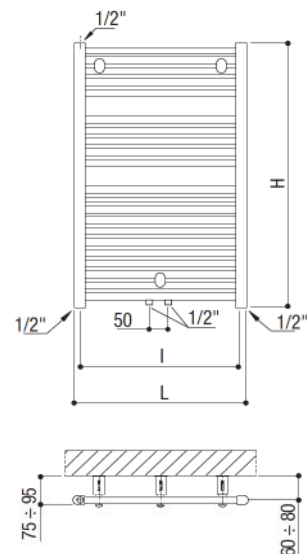

Radiateur salle de bains - Bathroom radiator

Données techniques et photos à titre indicatif. Robinetterie non fournie.
Approximate images and technical details. Fittings not included.

SÈCHE SERVIETTE raccordement central

Seche-serviette en acier, formé par deux collecteurs semi-ovales de 40x30 mm sur lesquels sont soudés et brasés des tubes de 22 mm de diamètre, espacés entre eux de 38 mm. Ils sont adaptés pour une installation verticale avec raccords hydrauliques de 1/2", double couche de peinture "anaphorèse et poudres époxy". Pression max. de fonctionnement: 6 bars. Avec bouchons, purgeur et kit de fixation inclus dans l'emballage. Possibilité d'intégration électrique. Conforme à la NORME EUROPEENNE EN 442 et fabriqué en Italie sous régime de qualité contrôlé selon VISION 2000.

Pression d'essai: 7,8 bar
Test pressure: 7,8 bars

- **PRODUIT RÉVERSIBLE: FACE AVANT=FACE DERRIÈRE - REVERSIBLE: FACE-REAR**
- **KIT MIXTE EN OPTION - OPTIONAL MIXED KIT**
- **CONNEXIONS 50 MM EN STANDARD - 50 MM STANDARD CONNECTIONS**

CARACTÉRISTIQUES TECHNIQUES

- réversible recto-verso
- fabrication en acier
- collecteurs demi-ovales 40x30 mm
- tubes Ø 22 mm
- n° 5 orifices de raccordement de 1/2"
- double couche de peinture "anaphorèse et poudres époxy"
- fourni avec kit de fixation murale
- fixation en plastique avec distance au mur réglable

TECHNICAL DATA

- reversible double-sided
- steel made
- half-Oval upright 40x30 mm
- tubes Ø 22 mm
- n° 5 connections da 1/2"
- double painting: anaphoresis and powders
- wall installation kit
- plastic fastening points with adjustable distance from the wall

central taps