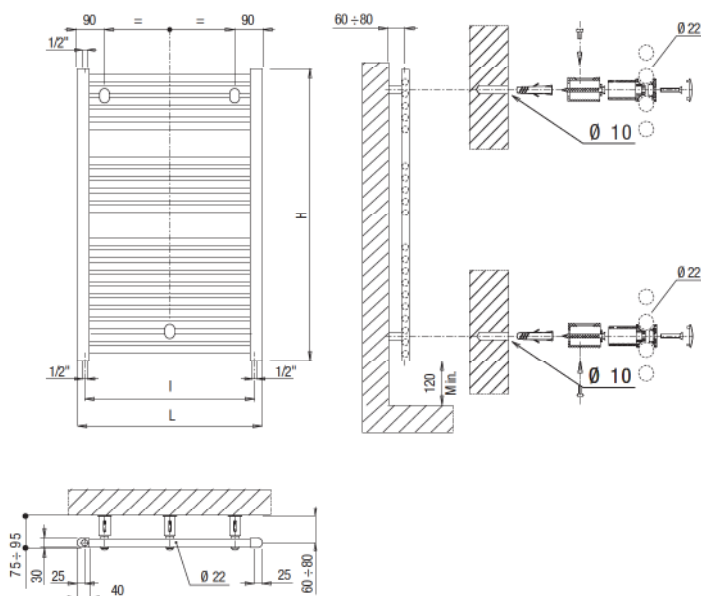

Code	Modèle	Hauteur mm	Largeur mm	Profond. mm	Entraxe l	Poids Kg	Capacité d'eau	Puissance (watt Δt 50°C)	Puissance (watt Δt 40°C)	Puissance (watt Δt 30°C)	Exposant n	Prix €
Code	Model	Height mm	Width mm	Depth mm	Distance mm	Weight kg	Contained water	Power (watt Δt 50°C)	Power (watt Δt 40°C)	Power (watt Δt 30°C)	Exponent n	Price €
Couleur standard: BLANC TONON (RAL 9016) - Version with standard colour: WHITE TONON (RAL 9016)												
R22C15460	SECHE-SERVIETTE AC 1541 ral 9016	755	460	30	410	6	3	311	254	165	1,242	
R22C15510	SECHE-SERVIETTE AC 1551 ral 9016	755	510	30	460	8	3	341	281	181	1,242	
R22C20510	SECHE-SERVIETTE AC 2051 ral 9016	945	510	30	460	10	4	428	318	235	1,253	
R22C26510	SECHE-SERVIETTE AC 2651 ral 9016	1250	510	30	460	13	5	568	462	297	1,27	
R22C26610	SECHE-SERVIETTE AC 2661 ral 9016	1250	610	30	560	14	6	669	544	350	1,269	
R22C31510	SECHE-SERVIETTE AC 3151 ral 9016	1440	510	30	460	14	6	658	535	344	1,269	
R22C31610	SECHE-SERVIETTE AC 3161 ral 9016	1440	610	30	560	16	7	775	631	406	1,265	
R22C37510	SECHE-SERVIETTE AC 3751 ral 9016	1745	510	30	460	17	8	806	656	421	1,271	
R22C37610	SECHE-SERVIETTE AC 3761 ral 9016	1745	610	30	560	19	9	949	772	496	1,271	

JIT Production just in time - Just in time production

Stock express - Stock express

Kit pour fonctionnement mixte électrique p. 107
kit of electric mixed operation p. 107

SCHÉMA DE MONTAGE - ASSEMBLY LAYOUT

ACCESSOIRES - ACCESSORIES

- 137123770 Porte-serviettes BLANC (Long. de 300 à 600) page 106
  137126270 Towel rack WHITE (Width from 300 to 600) page 106
- 137123774 Porte-serviettes CHROME (Long. de 300 à 600) page 106
  137126274 Towel rack CHROMED (Width from 300 to 600) page 106
- 137121010 Patère-Bouton blanc ou chromé (Skin Pack 2 pz.) page 106
  137121011 Chromed or white hook-knob (Skin Pack 2 pcs.) page 106
- 137121020 Patère-Cylindre blanc ou chromé (Skin Pack 2 pz.) page 106
  137121021 Chromed or white hook-cylinder (Skin Pack 2 pcs.) page 106

Kit vannes universelles orientables l=50 G 1/2"
Avec tête thermostatique et cache
Radiators valves with universal turnable connector l=50 G 1/2"
The kit includes one thermostatic head

	Code	Prix €
	Code	Price €
Blanc - White	137120140	
Chromé - Chrome	137120150	

NOTES / NOTES:

Fourni avec kit de fixation - Fixing kit included
Pour d'autres coloris, voir page 143- Other colours see page 143
Pour fonctionnement mixte, voir page 107 - Mixed operation, refer to page 107

COULEURS DISPONIBLES - COLOUR OPTIONS:

Version en couleurs RAL - Coloured version RAL + €
Version couleurs spéciales - Special colours version + €
Traitement antibactérien pour ehpad-hôpital... / Antibacterial treatment for hospital-rest home... + 20%