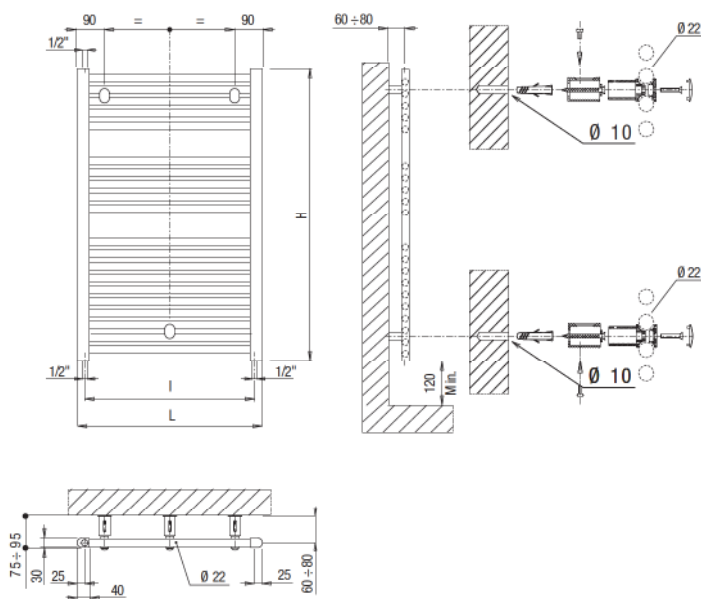

Code	Modèle	Hauteur mm	Largeur mm	Profond. mm	Entraxe l	Poids Kg	Capacité d'eau	Puissance (watt Δt 50°C)	Puissance (watt Δt 40°C)	Puissance (watt Δt 30°C)	Exposant n	Prix €
Code	Model	Height mm	Width mm	Depth mm	Distance mm	Weight kg	Contained water	Power (watt Δt 50°C)	Power (watt Δt 40°C)	Power (watt Δt 30°C)	Exponent n	Price €

Couleur standard: BLANC TONON (RAL 9016) - Version with standard colour: WHITE TONON (RAL 9016)

R22C15460	SECHE-SERVIETTE AC 1541 ral 9016	755	460	30	410	6	3	311	254	165	1,242
R22C15510	SECHE-SERVIETTE AC 1551 ral 9016	755	510	30	460	8	3	341	281	181	1,242
R22C20510	SECHE-SERVIETTE AC 2051 ral 9016	945	510	30	460	10	4	428	318	235	1,253
R22C26510	SECHE-SERVIETTE AC 2651 ral 9016	1250	510	30	460	13	5	568	462	297	1,27
R22C26610	SECHE-SERVIETTE AC 2661 ral 9016	1250	610	30	560	14	6	669	544	350	1,269
R22C31510	SECHE-SERVIETTE AC 3151 ral 9016	1440	510	30	460	14	6	658	535	344	1,269
R22C31610	SECHE-SERVIETTE AC 3161 ral 9016	1440	610	30	560	16	7	775	631	406	1,265
R22C37510	SECHE-SERVIETTE AC 3751 ral 9016	1745	510	30	460	17	8	806	656	421	1,271
R22C37610	SECHE-SERVIETTE AC 3761 ral 9016	1745	610	30	560	19	9	949	772	496	1,271

JIT Production just in time - Just in time production

Stock express - Stock express

Kit pour fonctionnement mixte électrique p. 107

kit of electric mixed operation p. 107

SCHÉMA DE MONTAGE - ASSEMBLY LAYOUT

ACCESSOIRES - ACCESSORIES

- 137123770 Porte-serviettes BLANC (Long. de 300 à 600) page 106
  137126270 Towel rack WHITE (Width from 300 to 600) page 106
- 137123774 Porte-serviettes CHROME (Long. de 300 à 600) page 106
  137126274 Towel rack CHROMED (Width from 300 to 600) page 106
- 137121010 Patère-Bouton blanc ou chromé (Skin Pack 2 pz.) page 106
  137121011 Chromed or white hook-knob (Skin Pack 2 pcs.) page 106
- 137121020 Patère-Cylindre blanc ou chromé (Skin Pack 2 pz.) page 106
  137121021 Chromed or white hook-cylinder (Skin Pack 2 pcs.) page 106

Kit vannes universelles orientables l=50 G 1/2"
Avec tête thermostatique et cache
Radiators valves with universal turnable connector l=50 G 1/2"
The kit includes one thermostatic head

	Code	Prix €
	Code	Price €
Blanc - White	137120140	
Chromé - Chrome	137120150	

NOTES / NOTES:

Fourni avec kit de fixation - Fixing kit included
Pour d'autres coloris, voir page 143- Other colours see page 143
Pour fonctionnement mixte, voir page 107 - Mixed operation, refer to page 107

COULEURS DISPONIBLES - COLOUR OPTIONS:

Version en couleurs RAL - Coloured version RAL + €
Version couleurs spéciales - Special colours version + €
Traitement antibactérien pour ehpad-hôpital... / Antibacterial treatment for hospital-rest home... + 20%