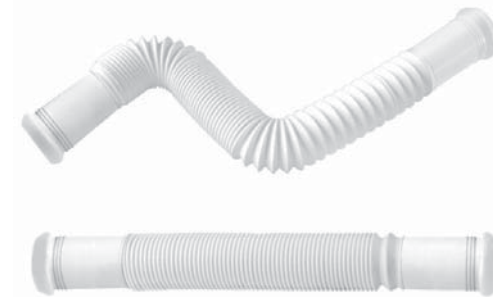

**ATTENTION:** The thickness of these items does not allow the installation under chase!

25  
ANNI YEARS  
GARANZIA  
GUARANTEE

"MAGIKONE" tubo flessibile ed estensibile  
"MAGIKONE" flexible and extensible pipe

**Materiale:** polipropilene PP  
**Material:** polypropylene PP

**Colore:** bianco  
**Colour:** white

"MAGIKONE" tubo flessibile ed estensibile  
"MAGIKONE" flexible and extensible pipe

**Materiale:** polipropilene PP  
**Material:** polypropylene PP

**Colore:** bianco  
**Colour:** white

"MAGIKONE" tubo flessibile ed estensibile  
"MAGIKONE" flexible and extensible pipe

**Materiale:** polipropilene PP  
**Material:** polypropylene PP

**Colore:** bianco  
**Colour:** white

"MAGIKONE" tubo flessibile ed estensibile  
"MAGIKONE" flexible and extensible pipe

**Materiale:** polipropilene PP  
**Material:** polypropylene PP

**Colore:** bianco  
**Colour:** white