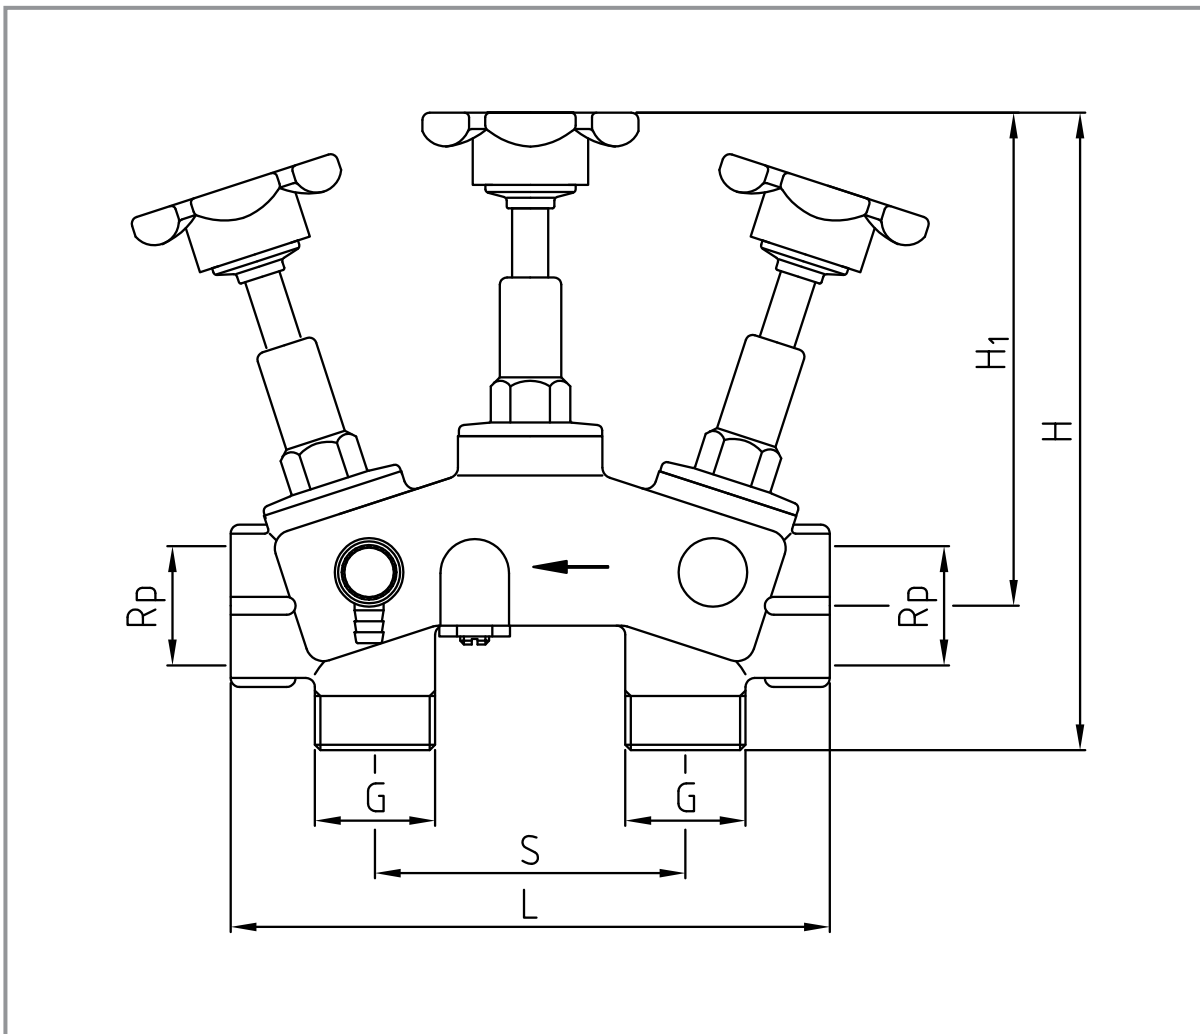

Uni-Ventilblock

Bypass Mixing Valve

Rp	G-Zoll Iso 228	L	S	H	H ₁
inch	inch	mm		max.	max.
1	1	166	86	176	136