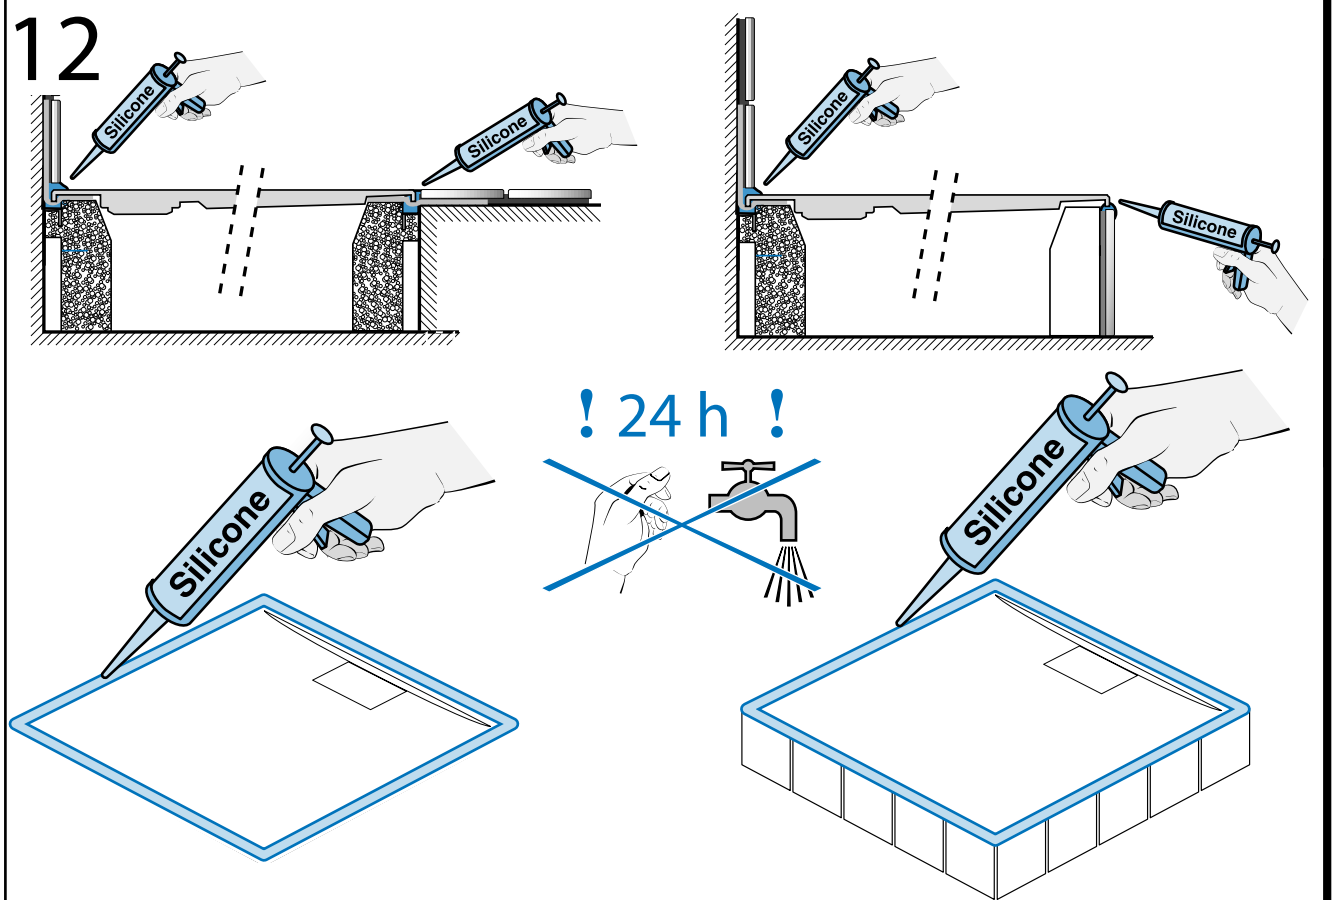

VILLEROY & BOCH

GERMANY

Villeroy & Boch AG
Bathroom and Wellness Division
Headquarters
66693 Mettlach
Germany

Tel: +49 (0) 68 64 / 81 0
Fax: +49 (0) 68 64 / 81 1484