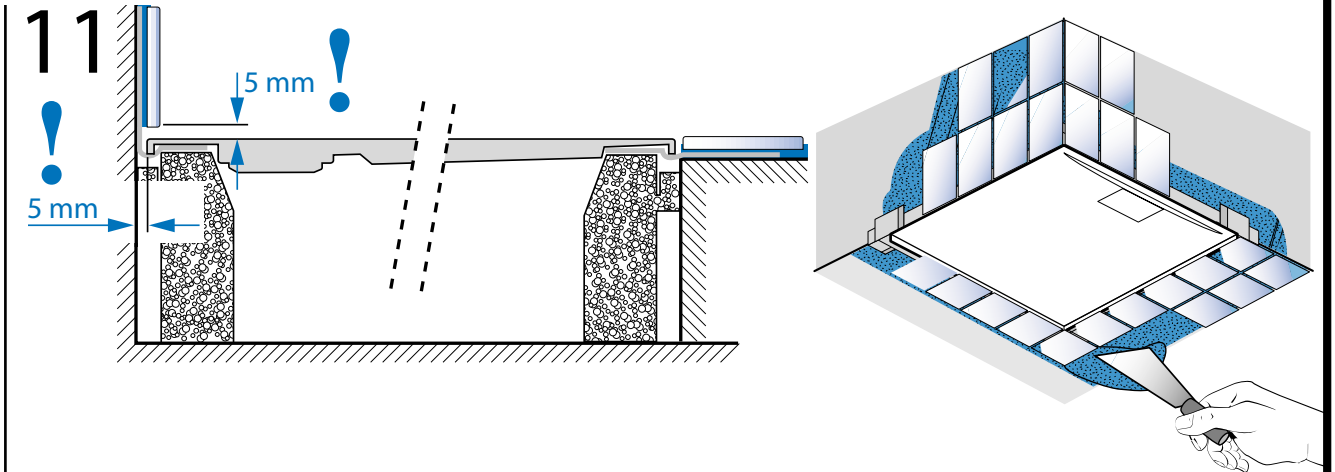

VILLEROY & BOCH

GERMANY

Villeroy & Boch AG
Bathroom and Wellness Division
Headquarters
66693 Mettlach
Germany

Tel: +49 (0) 68 64 / 81 0
Fax: +49 (0) 68 64 / 81 1484