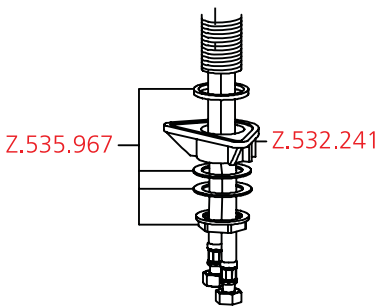

8 Nm +/- 1 Nm Z.636.218  
SW 24

Z.536.032

Z.636.218

Z.636.208.000

Z.636.208.127

Z.536.568.000  
Z.536.568.127

Z.601.958.700

Z.536.051.000  
Z.536.051.127

Z.532.241

Z.535.967

Z.535.773

Z.536.228

M16x1  
M14x1  
M12x1

Z.635.075

USA/CAN:

Backflow prevention (1x) and  
flow regulator in adapter.

Z.536.654.000  
Z.536.654.127

Z.636.207

CH/EU:

M16x1  
M14x1  
M12x1  
Z.535.331

M21.5x1  
Z.635.215