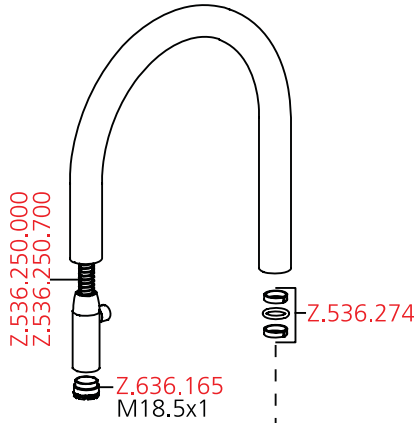

Ersatzteile  
Pièces de rechange  
Pezzi di ricambio  
Repuestos  
Spare parts

USA/CAN:

USA/CAN  
AUS:

10.261.002.000  
10.261.002.127

10.261.102.000  
10.261.102.127

10.261.432.000  
10.261.432.127

10.261.012.000  
10.261.012.127

8 Nm +/- 1 Nm Z.636.218  
SW 24

Z.536.032

Z.636.218

Z.636.208.000

Z.636.208.127

Z.536.568.000  
Z.536.568.127

Z.601.958.700

Z.536.051.000  
Z.536.051.127

Z.532.241

Z.535.967

Z.535.773

Z.536.228

M16x1  
M14x1  
M12x1

Z.635.075

USA/CAN:

Backflow prevention (1x) and  
flow regulator in adapter.

Z.536.654.000  
Z.536.654.127

Z.636.207

CH/EU:

M16x1  
M14x1  
M12x1  
Z.535.331

M21.5x1  
Z.635.215