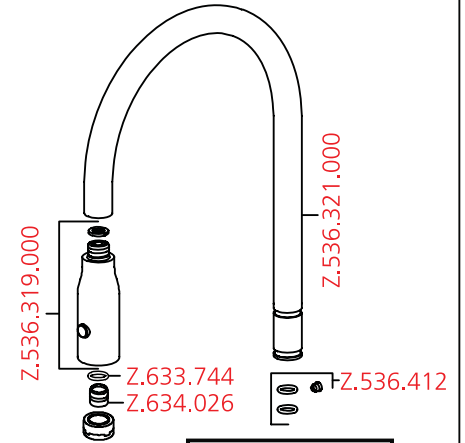

Ersatzteile  
Pièces de rechange  
Pezzi di ricambio  
Repuestos  
Spare parts

USA/CAN:

USA/CAN  
AUS:

10.261.002.000  
10.261.002.127

10.261.102.000  
10.261.102.127

10.261.432.000  
10.261.432.127

10.261.012.000  
10.261.012.127

8 Nm +/- 1 Nm Z.636.218  
SW 24

Z.536.032

Z.636.218

Z.636.208.000

Z.636.208.127

Z.536.568.000  
Z.536.568.127

Z.601.958.700

Z.536.051.000  
Z.536.051.127

Z.532.241

Z.535.967

Z.535.773

Z.536.228

M16x1  
M14x1  
M12x1

Z.635.075

USA/CAN:

Backflow prevention (1x) and  
flow regulator in adapter.

Z.536.654.000  
Z.536.654.127

Z.636.207

CH/EU:

M16x1  
M14x1  
M12x1  
Z.535.331

M21.5x1  
Z.635.215