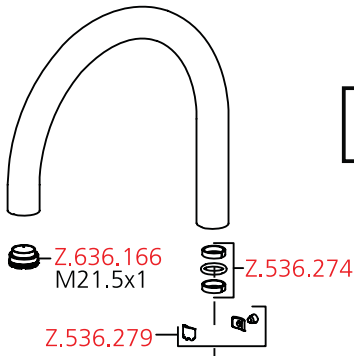

Ersatzteile  
Pièces de rechange  
Pezzi di ricambio  
Repuestos  
Spare parts

USA/CAN:

USA/CAN  
AUS:

10.261.002.000  
10.261.002.127

10.261.102.000  
10.261.102.127

10.261.432.000  
10.261.432.127

10.261.012.000  
10.261.012.127

8 Nm +/- 1 Nm Z.636.218  
SW 24

Z.536.032

Z.636.218

Z.636.208.000

Z.636.208.127

Z.536.568.000  
Z.536.568.127

Z.601.958.700

Z.536.051.000  
Z.536.051.127

Z.532.241

Z.535.967

Z.535.773

Z.536.228

M16x1  
M14x1  
M12x1

Z.635.075

USA/CAN:

Backflow prevention (1x) and  
flow regulator in adapter.

Z.536.654.000  
Z.536.654.127

Z.636.207

CH/EU:

M16x1  
M14x1  
M12x1  
Z.535.331

M21.5x1  
Z.635.215