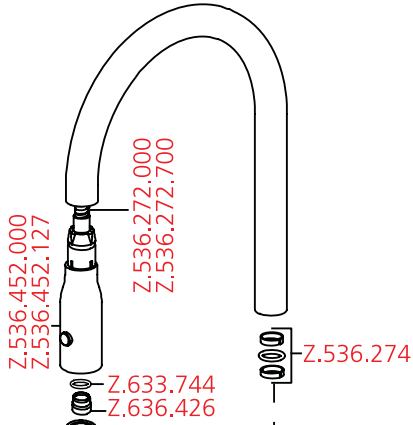

Ersatzteile  
Pièces de rechange  
Pezzi di ricambio  
Repuestos  
Spare parts

USA/CAN:

USA/CAN  
AUS:

10.261.002.000  
10.261.002.127

10.261.102.000  
10.261.102.127

10.261.432.000  
10.261.432.127

10.261.012.000  
10.261.012.127

8 Nm +/- 1 Nm Z.636.218  
SW 24

Z.536.032

Z.636.218

Z.636.208.000

Z.636.208.127

Z.536.568.000  
Z.536.568.127

Z.601.958.700

Z.536.051.000  
Z.536.051.127

Z.532.241

Z.535.967

Z.535.773

Z.536.228

M16x1  
M14x1  
M12x1

Z.635.075

USA/CAN:

Backflow prevention (1x) and  
flow regulator in adapter.

Z.536.654.000  
Z.536.654.127

Z.636.207

CH/EU:

M16x1  
M14x1  
M12x1  
Z.535.331

M21.5x1  
Z.635.215