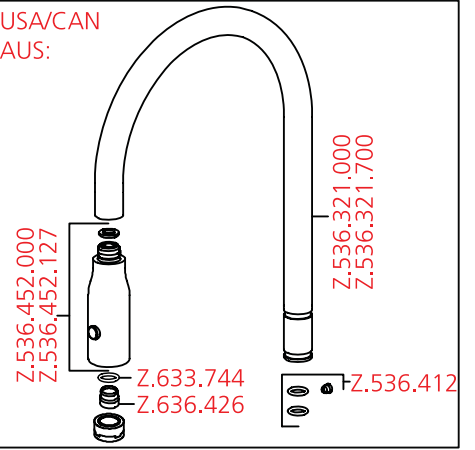

Ersatzteile  
Pièces de rechange  
Pezzi di ricambio  
Repuestos  
Spare parts

USA/CAN:

USA/CAN  
AUS:

10.261.002.000  
10.261.002.127

10.261.102.000  
10.261.102.127

10.261.432.000  
10.261.432.127

10.261.012.000  
10.261.012.127

8 Nm +/- 1 Nm Z.636.218  
SW 24

Z.536.032

Z.636.218

Z.636.208.000

Z.636.208.127

Z.536.568.000  
Z.536.568.127

Z.601.958.700

Z.536.051.000  
Z.536.051.127

Z.532.241

Z.535.967

Z.535.773

Z.536.228

M16x1  
M14x1  
M12x1

Z.635.075

USA/CAN:

Backflow prevention (1x) and  
flow regulator in adapter.

Z.536.654.000  
Z.536.654.127

Z.636.207

CH/EU:

M16x1  
M14x1  
M12x1  
Z.535.331

M21.5x1  
Z.635.215