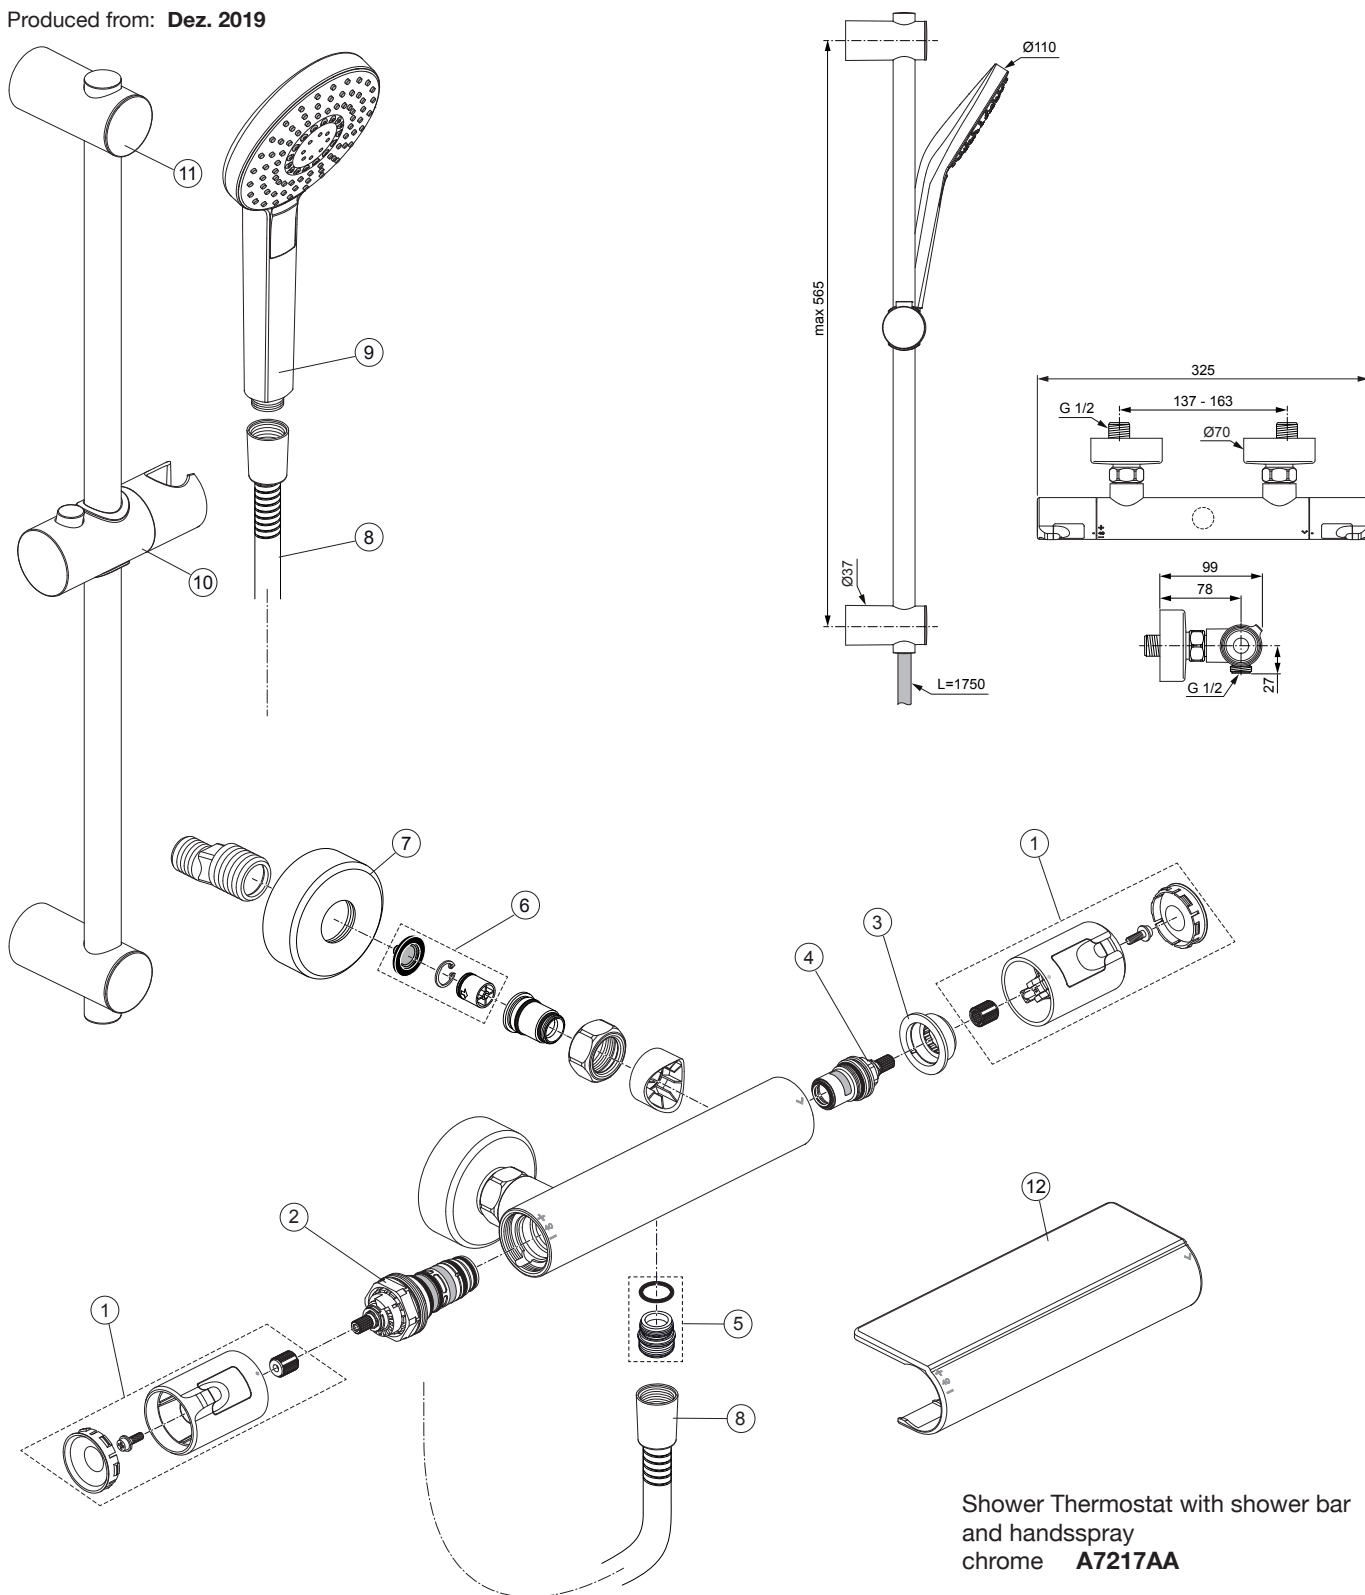

# Ceratherm T50 A7217..

Ideal Standard

Produced from: Dez. 2019

Shower Thermostat with shower bar and handspray chrome **A7217AA**

Pos.	Description	Part-Number	Qty.	Pos.	Description	Part-Number	Qty.
1	Handle cpl.	<b>A 861 382 AA</b>	1 Set	12	Warp over shelf	<b>A 7215 AA</b>	1 pcs
2	Thermostatic Cartridge cpl.	<b>A 861 371 NU</b>	1 pcs				
3	Stopping	<b>A 861 373 NU</b>	1 pcs				
4	Cartridge G1/2 180° cpl.	<b>A 861 245 NU*</b>	1 Set				
5	Nipple G1/2 outside cpl.	<b>A 861 374 NU</b>	1 Set				
6	Non-return valve	<b>A 861 372 NU</b>	1 Set				
7	Escutcheon	<b>B 960 242 AA</b>	1 pcs				
8	Shower hose 1750 mm	<b>A 4109 AA</b>	1 pcs				
9	Handspray Ø110-3F-8l/min	<b>B 2231 AA</b>	1 pcs				
10	Slider & holder f. handshr.	<b>B 960 976 AA</b>	1 pcs				
11	Wall fixation complete	<b>B 960 972 AA</b>	2 pcs				

\*Universal set (not all parts needed)

Ceratherm T50