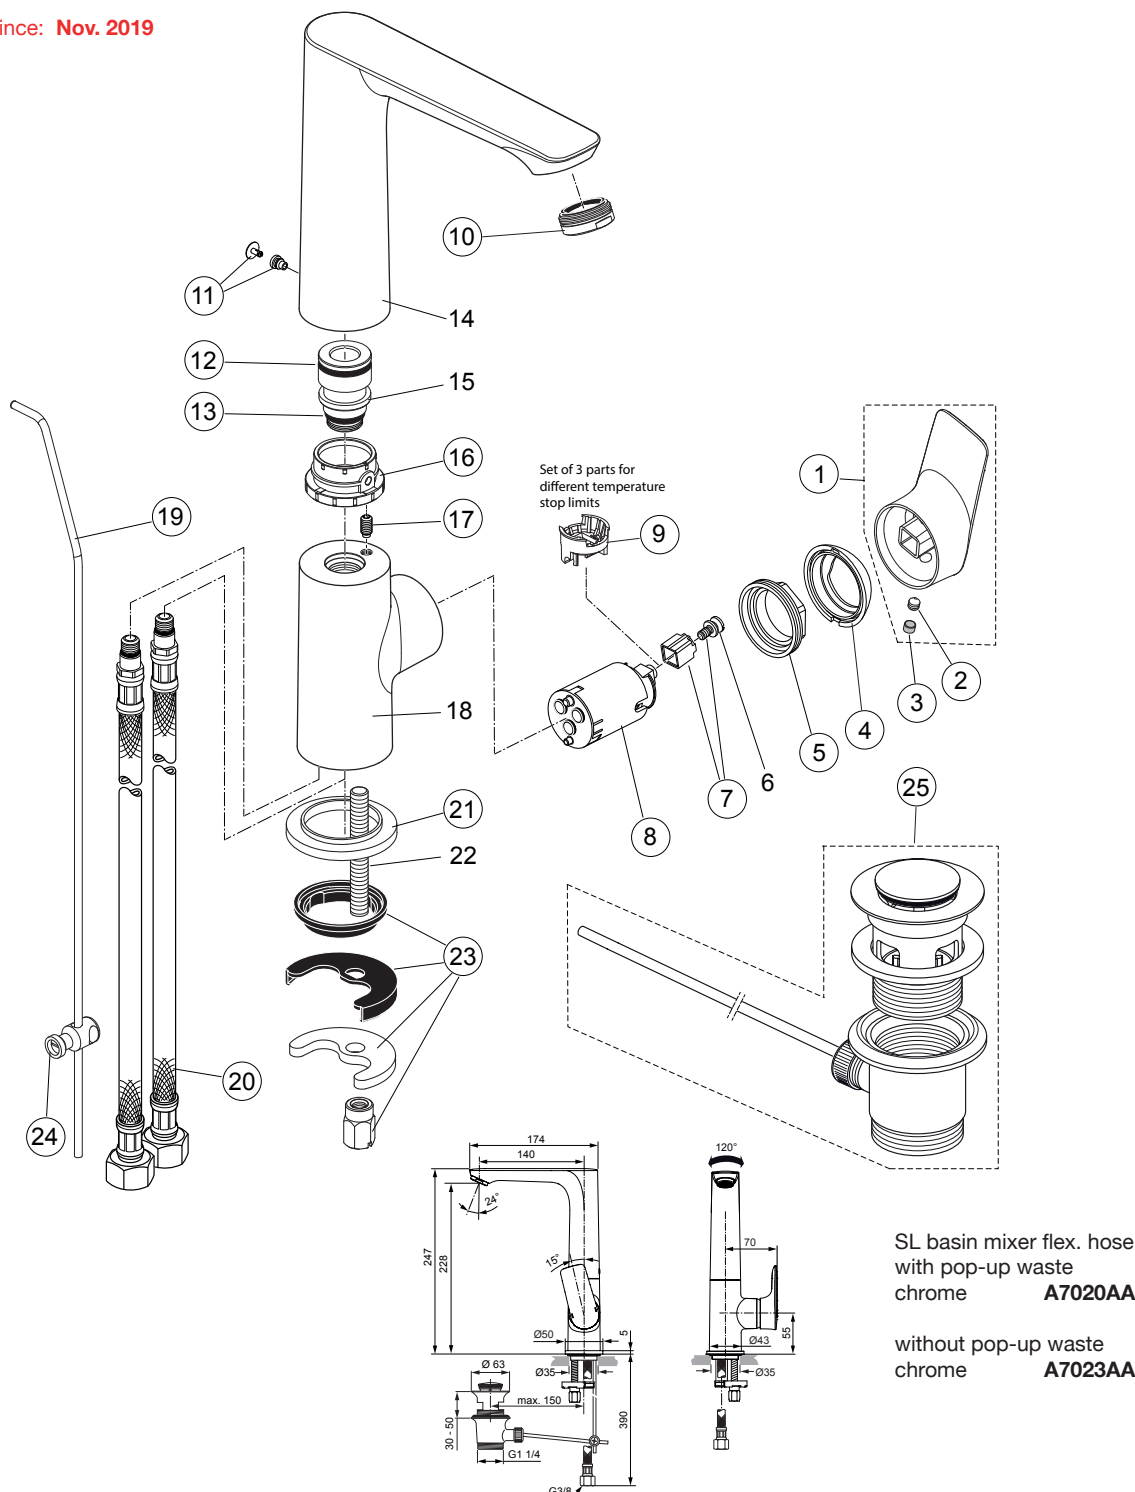

Connect Air A7020.. A7023..

Ideal Standard

Produced since: **Nov. 2019**

Replace XX with the appropriate finish code

Chrome = AA Silver Storm = GN Gold = A2 Magnetic Grey = A5

Example spare part order:

B 961 383 AA in Chrome

Pos.	Description	Part-Number	Qty.	Pos.	Description	Part-Number	Qty.
1	Lever cpl.	A 861 440 XX	1 Set	14	Spout		
2	Thread pin M5x6 DIN914	A 860 603 NU	1 pcs	15	Nipple for spout		
3	Handle cap	A 963 751 NU	1 pcs	16	Slide bush	A 861 103 NU	1 pcs
4	Cover cap	A 861 080 XX	1 pcs	17	Thread pin M5x10 Din915	A 861 141 NU	1 pcs
5	Clamping nut M36 x 1	B 961 087 NU	1 pcs	18	Body		
6	Handle screw M4			19	Lift rod cpl. + Pos. 24	B 960 900 XX	1 Set
7	Handle insert + screw	B 961 086 NU	1 Set	20	Flex. hose M8x1-G3/8-420	A 962 370 NU	1 pcs
8	Cartridge Kerox Ø28 + Pos 6	F 960 855 NU	1 Set	21	Escutcheon	B 960 712 XX	1 pcs
9	Hot water limiter - 3 parts	B 961 088 NU	1 Set	22	Bolt M8x92		
10	Aerator M24x1 - 5ltr/min	B 961 383 XX	1 pcs	23	Fixation kit	A 964 520 NU*	1 Set
11	Cap with screw	A 962 149 XX*	1 Set	24	Bracket	A 961 172 NU	1 pcs
12	O-ring Ø 19 x 2,5	A 860 188 NU*	1 Set	25	Pop-up waste complete	A 961 230 XX	1 Set
13	O-ring Ø 13 x 2,5	A 962 728 NU	1 pcs				

*Universal set (not all parts needed)