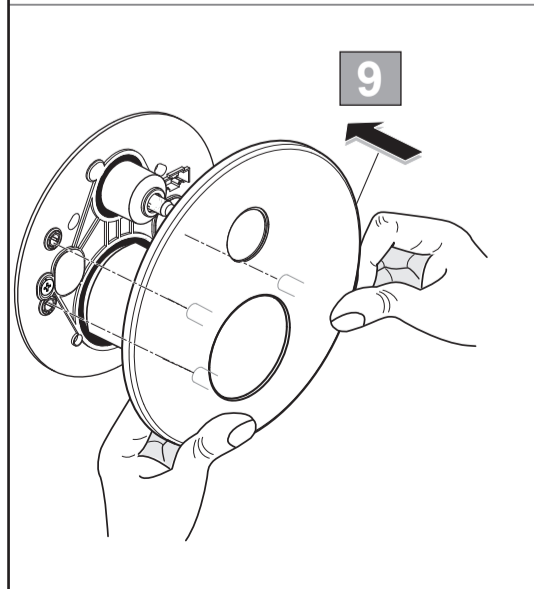

P	bar	MAX. 10	5	Q (3 bar)
0,5				
T	°C	MAX. 80	65	l/min
			40	23