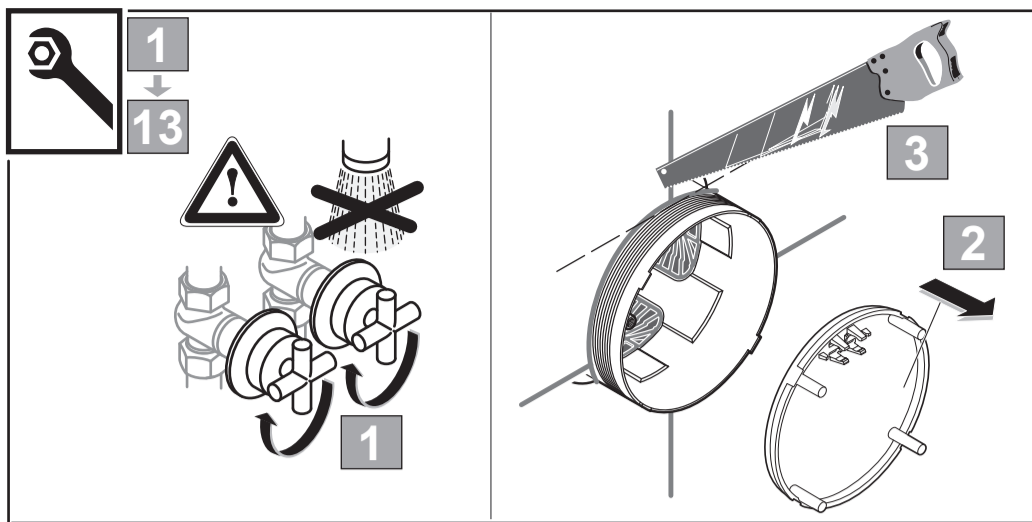

Pressure 0,3 MPa 3 bar	Temperature °C	Symbol	0	1	2	3	4	5	6	7	8	9	
			°C	°C	°C	°C	°C	°C	°C	°C	°C	°C	°C
50°C	16°C	❄️	49,5	49,5	48	46	42,5	41	37	33,5	31	28	
65°C	16°C		65	65	63,5	60,5	57	53,5	49	44,5	39	34,5	
81°C	16°C		81	81	78,5	73	69	63,5	56	49	42,5	36