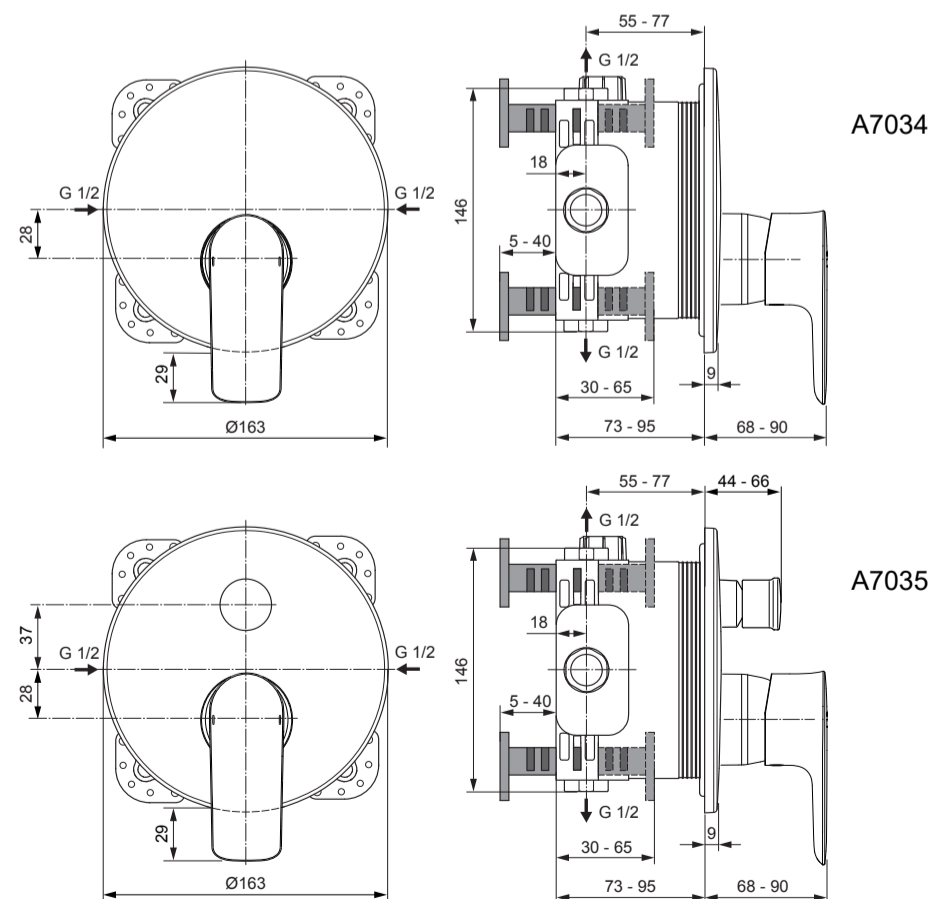

Ideal Standard

CONNECT AIR
A 7034 .. A 7035 ..

1120 / A 868 373
Made in Germany