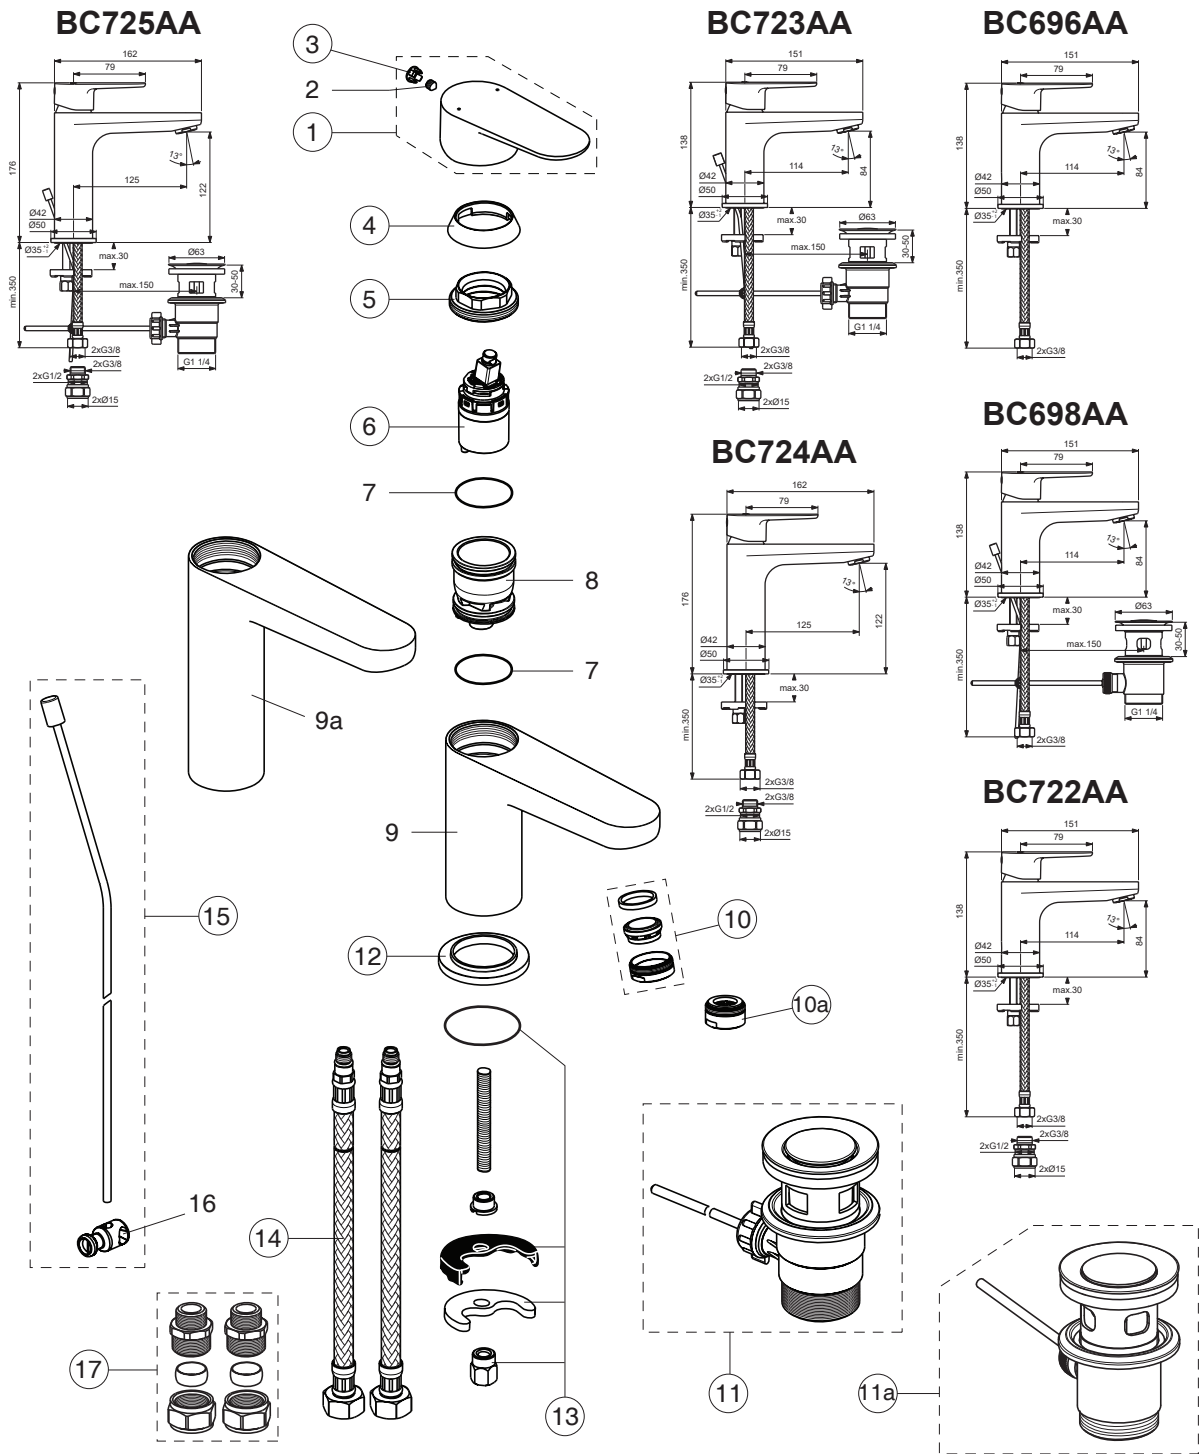

CERAFINE MODEL O

Ideal Standard

Pos.	Signify	Spare parts-Nr.	Quantity	Pos.	Signify	Spare parts-Nr.	Quantity
1	Lever ,w/logo-compl.	B961644AA	1 Set	13	Connecting set	B964702NU	1 Pcs.
2	Screw M5x6		1 Pcs.	14	Flex pexhose G3/8 M8x1/L500	A962005NU	1 Pcs.
3	Cap decorative	B964696NU	1 Pcs.	15	Pop up waste-compl.	B961384AA	1 Pcs.
4	Cap	A861080AA	1 Pcs.	16	Pop up waste shackel		1 Pcs.
5	Screw M38x1.5	B961645NU	1 Pcs.	17	Connector G3/8,Ø15-set	B960845NU	1 Set
6	Cartridge Ø28mm	A861397NU	1 Pcs.				
7	O-Ring Ø30x2		2 Pcs.				
8	Manifold		1 Pcs.				
9;9a	Body basin		1 Pcs.				
10	Perlator M24x1-A / 5l/min	B961383AA	1 Pcs.				
10a	Nozzle	A961625AA*	1 Pcs.				
11	Pop-up waste-plastic	B964550AA	1 Pcs.				
11a	Pop-up drain ass.	A962991AA	1 Pcs.				
12	Rosette decorative	B960712AA	1 Pcs.				

*(for BC722AA;BC723AA;BC724AA;BC725AA)