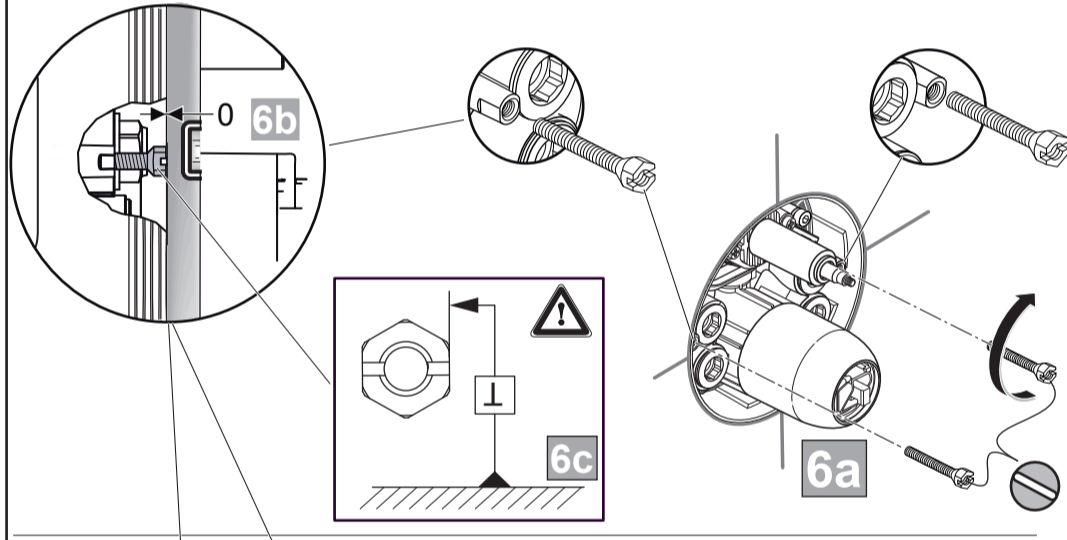

P	bar	0,5	MAX. 10	5	Thumbs up	Q (3 bar)
T	°C	MAX. 80	65	40	Thumbs up	l/min
						23