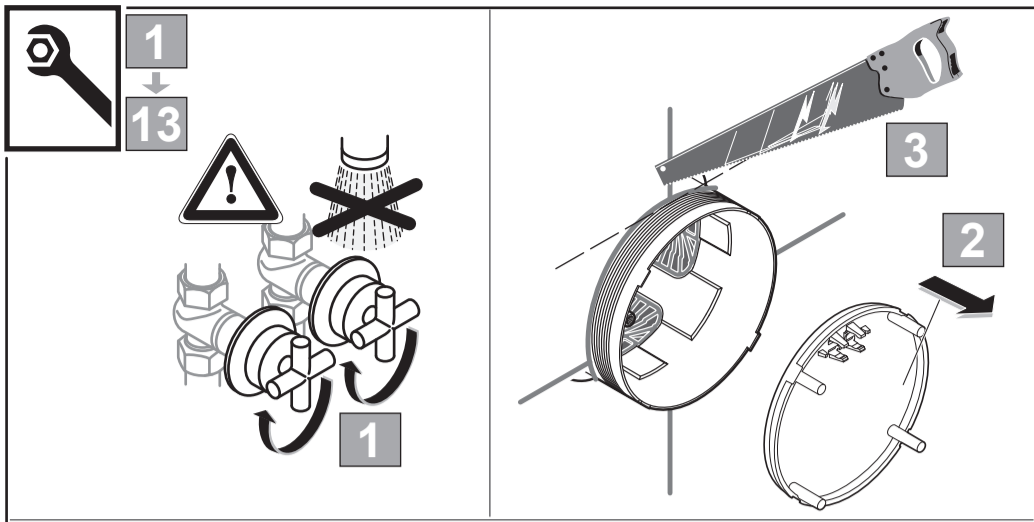

## CERAFINE MODEL O

A7349 .. A7350 ..

0221 / A 868 639

Ideal Standard International NV  
 Corporate Village - Gent Building  
 Da Vincilaan 2  
 1935 Zaventem  
 Belgium

www.idealstandardinternational.com