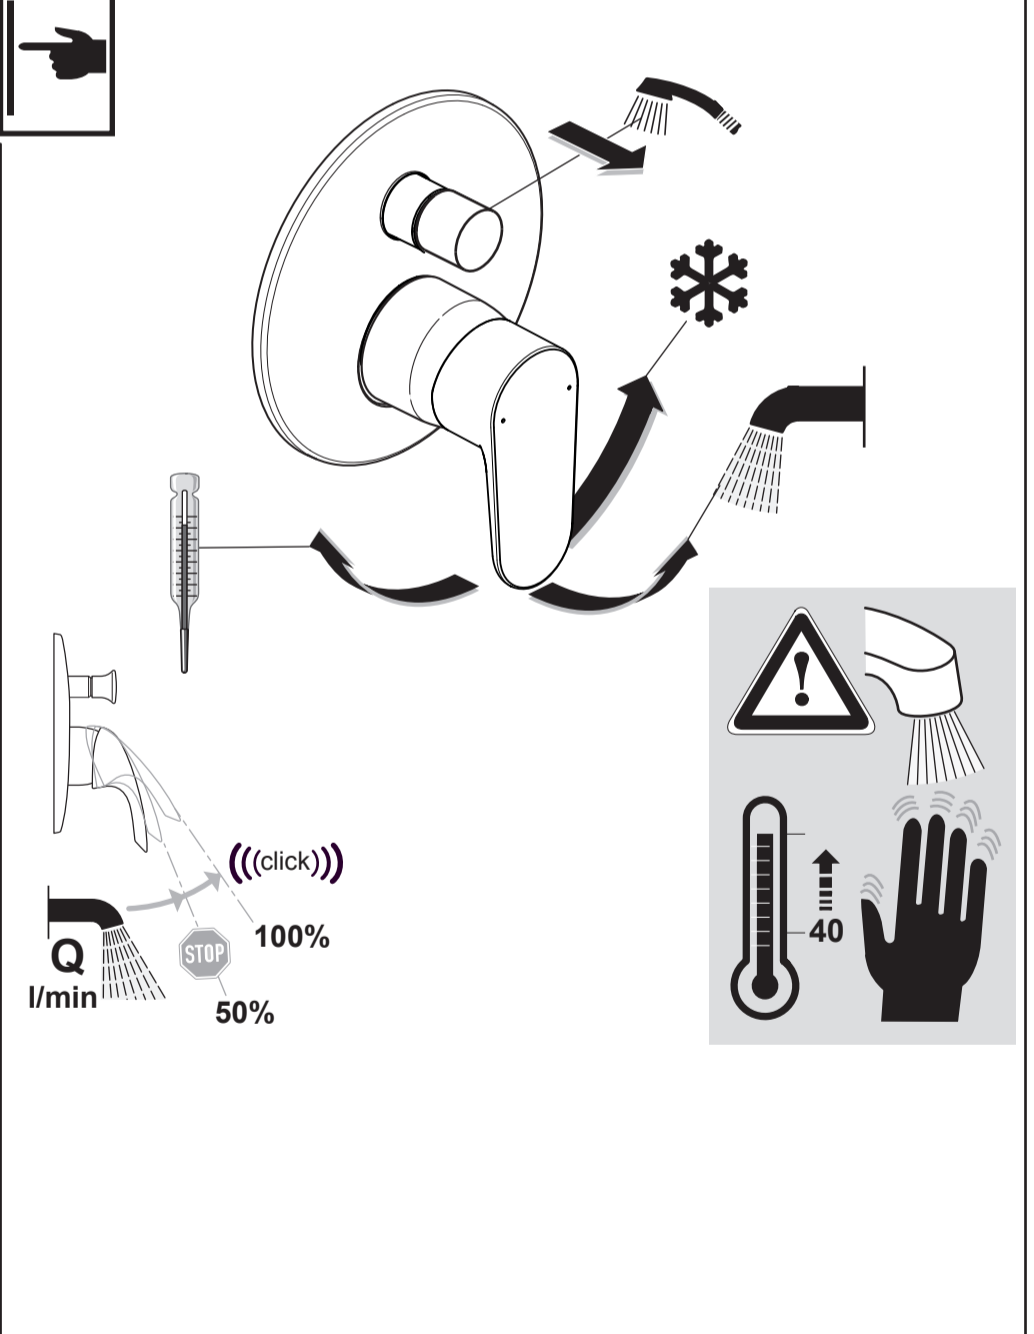

P	bar	0,5	MAX. 10	5	Thumbs up	Q (3 bar)
T	°C	MAX. 80	65	40	Thumbs up	l/min
						23