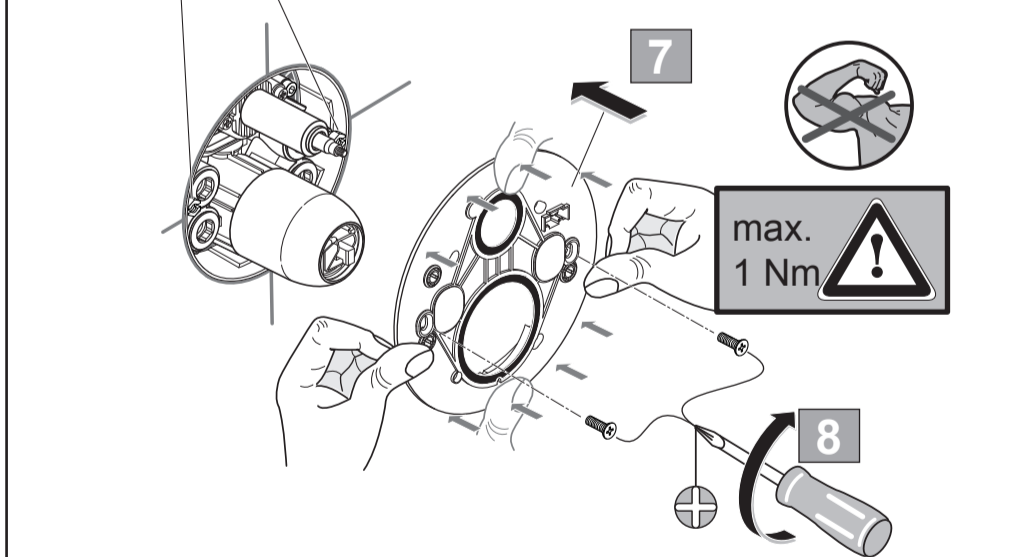

P	bar	0,5	MAX. 10	5	Thumbs up	Q (3 bar)
T	°C	MAX. 80	65	40	Thumbs up	l/min
						23