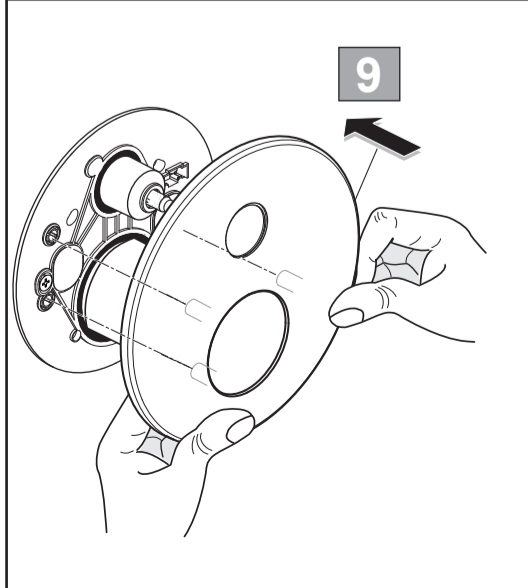

P	bar	0,5	MAX. 10	5	Thumbs up	Q (3 bar)
T	°C	MAX. 80	65	40	Thumbs up	l/min
						23