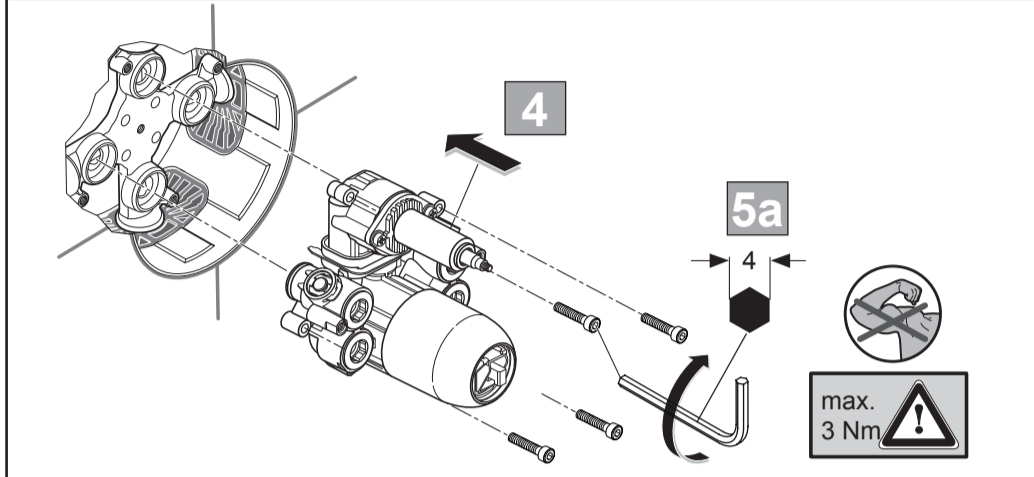

## CERAFINE MODEL O

A7349 .. A7350 ..

0221 / A 868 639

Ideal Standard International NV  
 Corporate Village - Gent Building  
 Da Vincilaan 2  
 1935 Zaventem  
 Belgium

www.idealstandardinternational.com