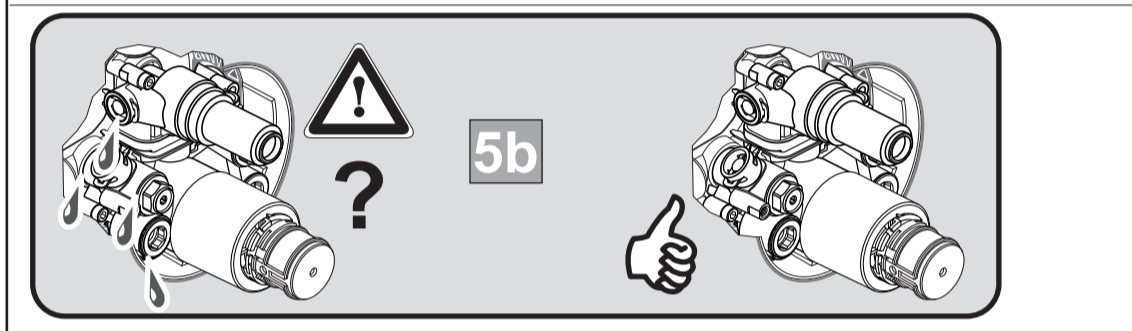

P	bar		MAX. 10		5		Q	(3 bar)
	T	°C		MAX. 80		65		I/min	22