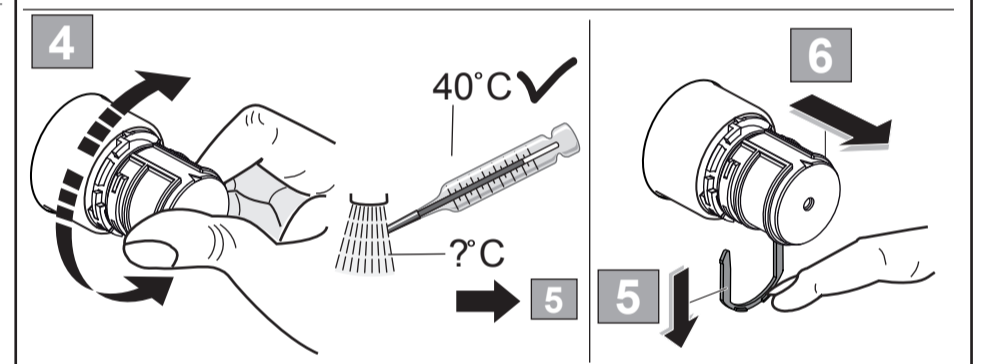

P	bar		MAX. 10		5		Q	(3 bar)
	T	°C		MAX. 80		65		I/min	22