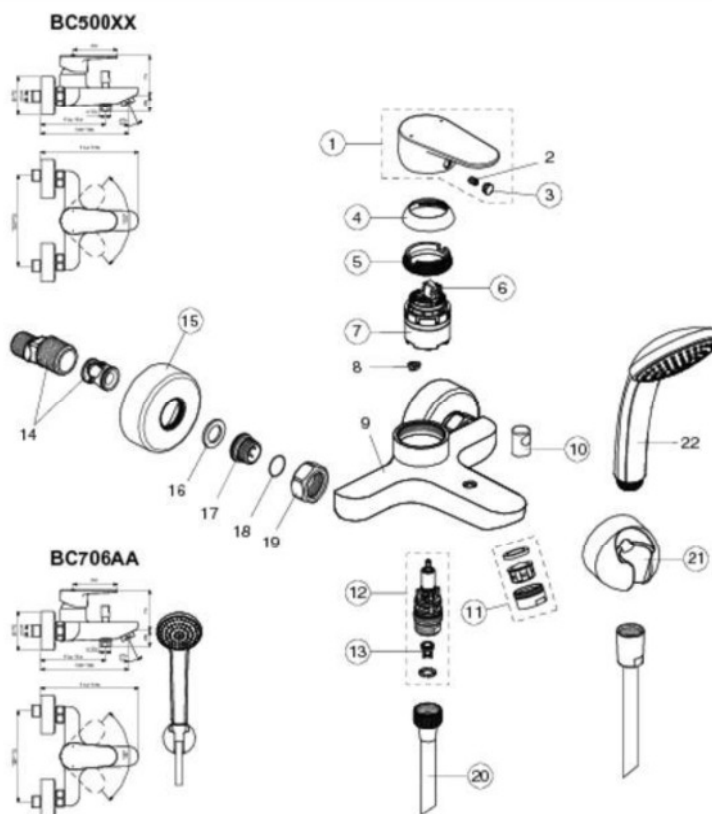

**CERAFINE MODEL O**

**For XX=Coverage-Designate:**  
AA=chrome.XG=matte black sprayed ral 9005

**For Instance:**  
B961649AA for chrome

Pos.	Signify	Spare parts-Nr.	Quantity	Pos.	Signify	Spare parts-Nr.	Quantity
1	Lever/logo-comp.	B961649XX	1 Set	15	Escutcheon	B960042XX	1 Pcs.
2	Screw M5x8	B960473XX	1 Pcs.	16	Fiber ring Ø24x19x2		2 Pcs.
3	Cap decorative	B961438XX	1 Pcs.	17	Nipple M19x1.5LH		2 Pcs.
4	Cap	B961438XX	1 Pcs.	18	O-Ring Ø15.6x1.78		2 Pcs.
5	Screw M41x1.5/M38x1.5	B961374NU	1 Pcs.	19	Coupling nut		2 Pcs.
6	Hot limit stop	A861181NU	1 Pcs.	20	Sh. hose L1500mm-compl.	B960604XX	1 Pcs.
7	Cartridge Ø35mm	A861156NU*	1 Pcs.	21	Wall bracket fixed	B9467XX	1 Pcs.
8	Pin		1 Pcs.	22	Handspray 1F.Ø8mm		1 Pcs.
9	Body bath/shower		1 Pcs.				
10	Full knob	B960486XX	1 Pcs.				
11	Neo-cascade M24x1-D	A960537XX	1 Pcs.				
12	Diverter automatic	B960167XX	1 Pcs.				
13	Rv-patrone	A960844NU	2 Pcs.				
14	S-connections		2 Pcs.				

*\*Universal set (not all parts needed)*

09.2019

IS\_CerafineModelO\_Multiproduct\_SparesL\_NN\_BC500;BC706.pdf