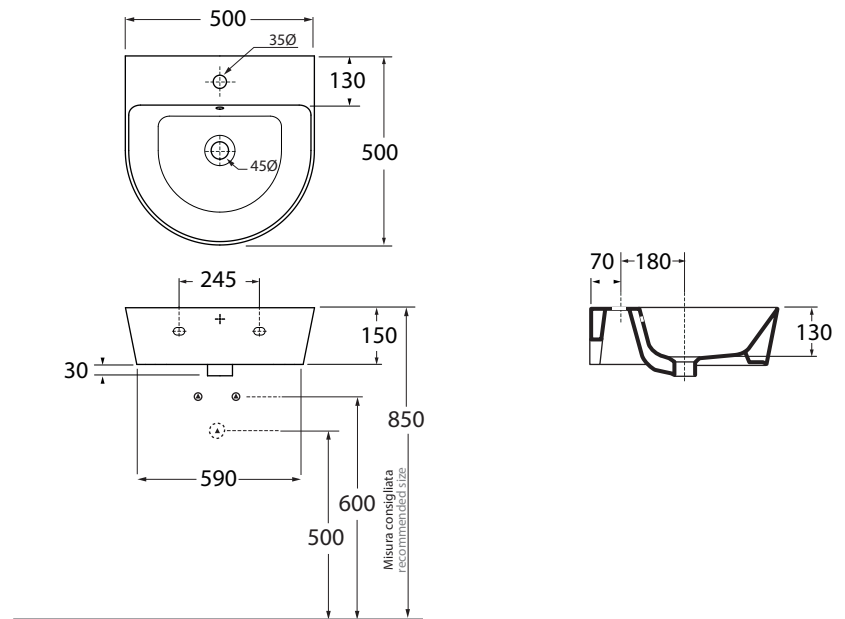

FMLP05050TOM

Lavabi/washbasins

codice
code

Lavabo Build 50 sospeso monoforo
Cm 65 wall-hung one-hole washbasin

bianc lucido/ shiny white

FMLP05050TOMBI

CM 50x50xh18

plf Italy pz. 00- plf export pcs. 00

kg 15,5

scala/scale 1:20 dimensioni/dimensions in mm

Disponibili per tutti i prodotti FORMA e per le pilette con tappo in ceramica PILCE,
Available for all FORMA products and for the free flow ceramic drains PILCE

COLORS 1250°

LUXURY

Complementi/complements:

: Codice
: code

: Codice
: code

Piletta con tappo in ceramica bianco lucido
free flow ceramic drain/glossy white

PILCE

kg 0,5

Piletta automatica con troppo pieno
Automatic waste system with over flow

PILTR

kg 0,5

TECHNICAL SHEET n°: 01	DESIGNER: OFFICINA AZZURRA	CODE: FMLP5050TOM	Azzurra sanitari in ceramica S.p.a. via Civita Castellana snc 01030 Castel S.Elia (VT) - ITALY Tel. +39.0761 518155 Fax. +39.0761 514560	
SHEET FORMAT: A4	ISO	REVISION: 02	SCALE: 1:20	DATE 23/07/2019
REGULATIONS: CE EN 14688 / EN31 / Dop-14688				
All the measurements respect the tolerances provided by the "AZZURRA QUALITY GUIDELINES".				