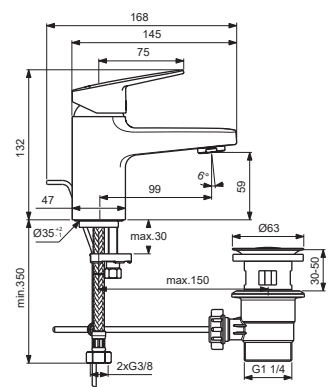

CERAPLAN

Ideal Standard

BD204AA

BD200AA

BD206AA

BD202AA

Pos.	Signify	Spare parts-Nr.	Quantity	Pos.	Signify	Spare parts-Nr.	Quantity
1	Lever,w/logo	B961716AA	1 Set	10	Pop-up waste-plastic	B964550AA	1 Pcs.
2	Cap decorative	B960473AA	1 Pcs.	10a	Pop-up drain ass.	A962991AA	1 Pcs.
3	Rosette M38x1.5	B961438AA	1 Pcs.	10b	Click waste slotted	S8803AA	1 Pcs.
4	Screw M4x1.5/M38x1.5	B961374NU	1 Set		Click waste plastic	B961705AA	1 Pcs.
5	Hot limit stop	A861181NU	1 Pcs.	11	Pull-up rod-compl.	B960900AA	1 Set
6	Cartridge Ø38mm	A861156NU*	1 Pcs.				
7	O-Ring Ø38x2.5	E960059NU*	1 Set				
8	Perlator M24x1-A - 5l/min	B961383AA	1 Pcs.				
9	Connecting set	A964520NU	1 Set				