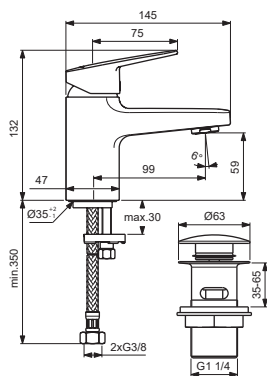

CERAPLAN

Ideal Standard

BD204AA

BD200AA

BD206AA

BD202AA

Pos.	Signify	Spare parts-Nr.	Quantity	Pos.	Signify	Spare parts-Nr.	Quantity
1	Lever,w/logo	B961716AA	1 Set	10	Pop-up waste-plastic	B964550AA	1 Pcs.
2	Cap decorative	B960473AA	1 Pcs.	10a	Pop-up drain ass.	A962991AA	1 Pcs.
3	Rosette M38x1.5	B961438AA	1 Pcs.	10b	Click waste slotted	S8803AA	1 Pcs.
4	Screw M4x1.5/M38x1.5	B961374NU	1 Set		Click waste plastic	B961705AA	1 Pcs.
5	Hot limit stop	A861181NU	1 Pcs.	11	Pull-up rod-compl.	B960900AA	1 Set
6	Cartridge Ø38mm	A861156NU*	1 Pcs.				
7	O-Ring Ø38x2.5	E960059NU*	1 Set				
8	Perlator M24x1-A - 5l/min	B961383AA	1 Pcs.				
9	Connecting set	A964520NU	1 Set				