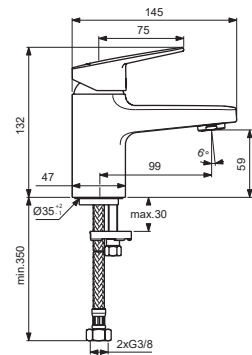

CERAPLAN

Ideal Standard

BD204AA

BD200AA

BD206AA

BD202AA

Pos.	Signify	Spare parts-Nr.	Quantity	Pos.	Signify	Spare parts-Nr.	Quantity
1	Lever,w/logo	B961716AA	1 Set	10	Pop-up waste-plastic	B964550AA	1 Pcs.
2	Cap decorative	B960473AA	1 Pcs.	10a	Pop-up drain ass.	A962991AA	1 Pcs.
3	Rosette M38x1.5	B961438AA	1 Pcs.	10b	Click waste slotted	S8803AA	1 Pcs.
4	Screw M4x1.5/M38x1.5	B961374NU	1 Set		Click waste plastic	B961705AA	1 Pcs.
5	Hot limit stop	A861181NU	1 Pcs.	11	Pull-up rod-compl.	B960900AA	1 Set
6	Cartridge Ø38mm	A861156NU*	1 Pcs.				
7	O-Ring Ø38x2.5	E960059NU*	1 Set				
8	Perlator M24x1-A - 5l/min	B961383AA	1 Pcs.				
9	Connecting set	A964520NU	1 Set				