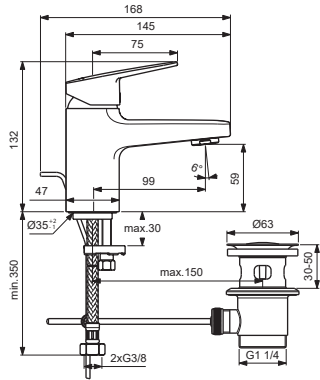

CERAPLAN

Ideal Standard

BD204AA

BD200AA

BD206AA

BD202AA

Pos.	Signify	Spare parts-Nr.	Quantity	Pos.	Signify	Spare parts-Nr.	Quantity
1	Lever,w/logo	B961716AA	1 Set	10	Pop-up waste-plastic	B964550AA	1 Pcs.
2	Cap decorative	B960473AA	1 Pcs.	10a	Pop-up drain ass.	A962991AA	1 Pcs.
3	Rosette M38x1.5	B961438AA	1 Pcs.	10b	Click waste slotted	S8803AA	1 Pcs.
4	Screw M4x1.5/M38x1.5	B961374NU	1 Set		Click waste plastic	B961705AA	1 Pcs.
5	Hot limit stop	A861181NU	1 Pcs.	11	Pull-up rod-compl.	B960900AA	1 Set
6	Cartridge Ø38mm	A861156NU*	1 Pcs.				
7	O-Ring Ø38x2.5	E960059NU*	1 Set				
8	Perlator M24x1-A - 5l/min	B961383AA	1 Pcs.				
9	Connecting set	A964520NU	1 Set				