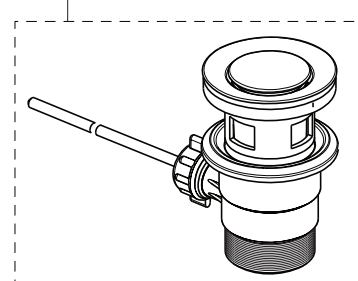

CERAPLAN

Ideal Standard

BD204AA

BD200AA

BD206AA

BD202AA

Pos.	Signify	Spare parts-Nr.	Quantity	Pos.	Signify	Spare parts-Nr.	Quantity
1	Lever,w/logo	B961716AA	1 Set	10	Pop-up waste-plastic	B964550AA	1 Pcs.
2	Cap decorative	B960473AA	1 Pcs.	10a	Pop-up drain ass.	A962991AA	1 Pcs.
3	Rosette M38x1.5	B961438AA	1 Pcs.	10b	Click waste slotted	S8803AA	1 Pcs.
4	Screw M4x1.5/M38x1.5	B961374NU	1 Set		Click waste plastic	B961705AA	1 Pcs.
5	Hot limit stop	A861181NU	1 Pcs.	11	Pull-up rod-compl.	B960900AA	1 Set
6	Cartridge Ø38mm	A861156NU*	1 Pcs.				
7	O-Ring Ø38x2.5	E960059NU*	1 Set				
8	Perlator M24x1-A - 5l/min	B961383AA	1 Pcs.				
9	Connecting set	A964520NU	1 Set				