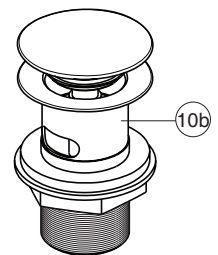

CERAPLAN

Ideal Standard

BD204AA

BD200AA

BD206AA

BD202AA

Pos.	Signify	Spare parts-Nr.	Quantity	Pos.	Signify	Spare parts-Nr.	Quantity
1	Lever,w/logo	B961716AA	1 Set	10	Pop-up waste-plastic	B964550AA	1 Pcs.
2	Cap decorative	B960473AA	1 Pcs.	10a	Pop-up drain ass.	A962991AA	1 Pcs.
3	Rosette M38x1.5	B961438AA	1 Pcs.	10b	Click waste slotted	S8803AA	1 Pcs.
4	Screw M4x1.5/M38x1.5	B961374NU	1 Set		Click waste plastic	B961705AA	1 Pcs.
5	Hot limit stop	A861181NU	1 Pcs.	11	Pull-up rod-compl.	B960900AA	1 Set
6	Cartridge Ø38mm	A861156NU*	1 Pcs.				
7	O-Ring Ø38x2.5	E960059NU*	1 Set				
8	Perlator M24x1-A - 5l/min	B961383AA	1 Pcs.				
9	Connecting set	A964520NU	1 Set				