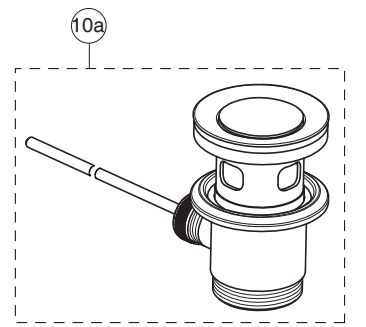

CERAPLAN

Ideal Standard

BD224AA
BD226AA
BD228AA

without pop-up waste:
BD224AA
with pop-up waste-plastic:
BD226AA
with pop-up waste-abs/mess:
BD228AA

Pos.	Signify	Spare parts-Nr.	Quantity	Pos.	Signify	Spare parts-Nr.	Quantity
1	Lever,w/logo	B961717AA	1 Set				
2	Cap decorative	B960473AA	1 Pcs.				
3	Rosette M38x1.5	B961438AA	1 Pcs.				
4	Screw M4x1.5/M38x1.5	B961374NU	1 Set				
5	Hot limit stop	A861181NU	1 Pcs.				
6	Cartridge Ø38mm	A861156NU*	1 Pcs.				
7	O-Ring Ø38x2.5	E960059NU*	1 Set				
8	Perlator M24x1-A - 5l/min	B961383AA	1 Pcs.				
9	Connecting set	A964520NU	1 Set				
10	Pop-up waste-plastic	B964550AA	1 Pcs.				
10a	Pop-up drain ass.	A962991AA	1 Pcs.				
11	Pull-up rod-compl.	B960900AA	1 Set				