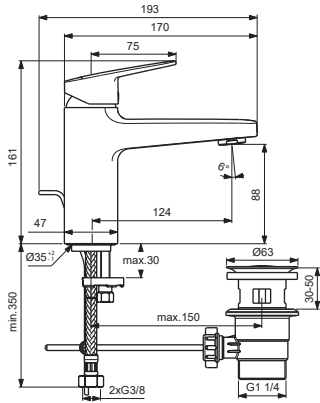

CERAPLAN

Ideal Standard

BD224AA
BD226AA
BD228AA

without pop-up waste:
BD224AA
with pop-up waste-plastic:
BD226AA
with pop-up waste-abs/mess:
BD228AA

Pos.	Signify	Spare parts-Nr.	Quantity	Pos.	Signify	Spare parts-Nr.	Quantity
1	Lever,w/logo	B961717AA	1 Set				
2	Cap decorative	B960473AA	1 Pcs.				
3	Rosette M38x1.5	B961438AA	1 Pcs.				
4	Screw M4x1.5/M38x1.5	B961374NU	1 Set				
5	Hot limit stop	A861181NU	1 Pcs.				
6	Cartridge Ø38mm	A861156NU*	1 Pcs.				
7	O-Ring Ø38x2.5	E960059NU*	1 Set				
8	Perlator M24x1-A - 5l/min	B961383AA	1 Pcs.				
9	Connecting set	A964520NU	1 Set				
10	Pop-up waste-plastic	B964550AA	1 Pcs.				
10a	Pop-up drain ass.	A962991AA	1 Pcs.				
11	Pull-up rod-compl.	B960900AA	1 Set				