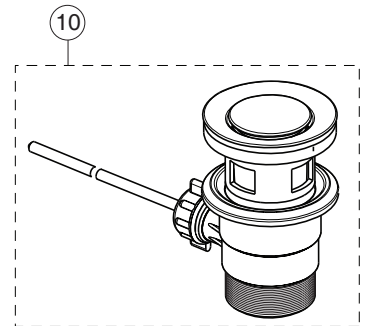

CERAPLAN

Ideal Standard

BD224AA
BD226AA
BD228AA

without pop-up waste:
BD224AA
with pop-up waste-plastic:
BD226AA
with pop-up waste-abs/mess:
BD228AA

Pos.	Signify	Spare parts-Nr.	Quantity	Pos.	Signify	Spare parts-Nr.	Quantity
1	Lever,w/logo	B961717AA	1 Set				
2	Cap decorative	B960473AA	1 Pcs.				
3	Rosette M38x1.5	B961438AA	1 Pcs.				
4	Screw M4x1.5/M38x1.5	B961374NU	1 Set				
5	Hot limit stop	A861181NU	1 Pcs.				
6	Cartridge Ø38mm	A861156NU*	1 Pcs.				
7	O-Ring Ø38x2.5	E960059NU*	1 Set				
8	Perlator M24x1-A - 5l/min	B961383AA	1 Pcs.				
9	Connecting set	A964520NU	1 Set				
10	Pop-up waste-plastic	B964550AA	1 Pcs.				
10a	Pop-up drain ass.	A962991AA	1 Pcs.				
11	Pull-up rod-compl.	B960900AA	1 Set				