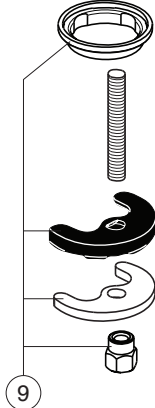

CERAPLAN

Ideal Standard

BD224AA
BD226AA
BD228AA

without pop-up waste:
BD224AA
with pop-up waste-plastic:
BD226AA
with pop-up waste-abs/mess:
BD228AA

Pos.	Signify	Spare parts-Nr.	Quantity	Pos.	Signify	Spare parts-Nr.	Quantity
1	Lever,w/logo	B961717AA	1 Set				
2	Cap decorative	B960473AA	1 Pcs.				
3	Rosette M38x1.5	B961438AA	1 Pcs.				
4	Screw M4x1.5/M38x1.5	B961374NU	1 Set				
5	Hot limit stop	A861181NU	1 Pcs.				
6	Cartridge Ø38mm	A861156NU*	1 Pcs.				
7	O-Ring Ø38x2.5	E960059NU*	1 Set				
8	Perlator M24x1-A - 5l/min	B961383AA	1 Pcs.				
9	Connecting set	A964520NU	1 Set				
10	Pop-up waste-plastic	B964550AA	1 Pcs.				
10a	Pop-up drain ass.	A962991AA	1 Pcs.				
11	Pull-up rod-compl.	B960900AA	1 Set				