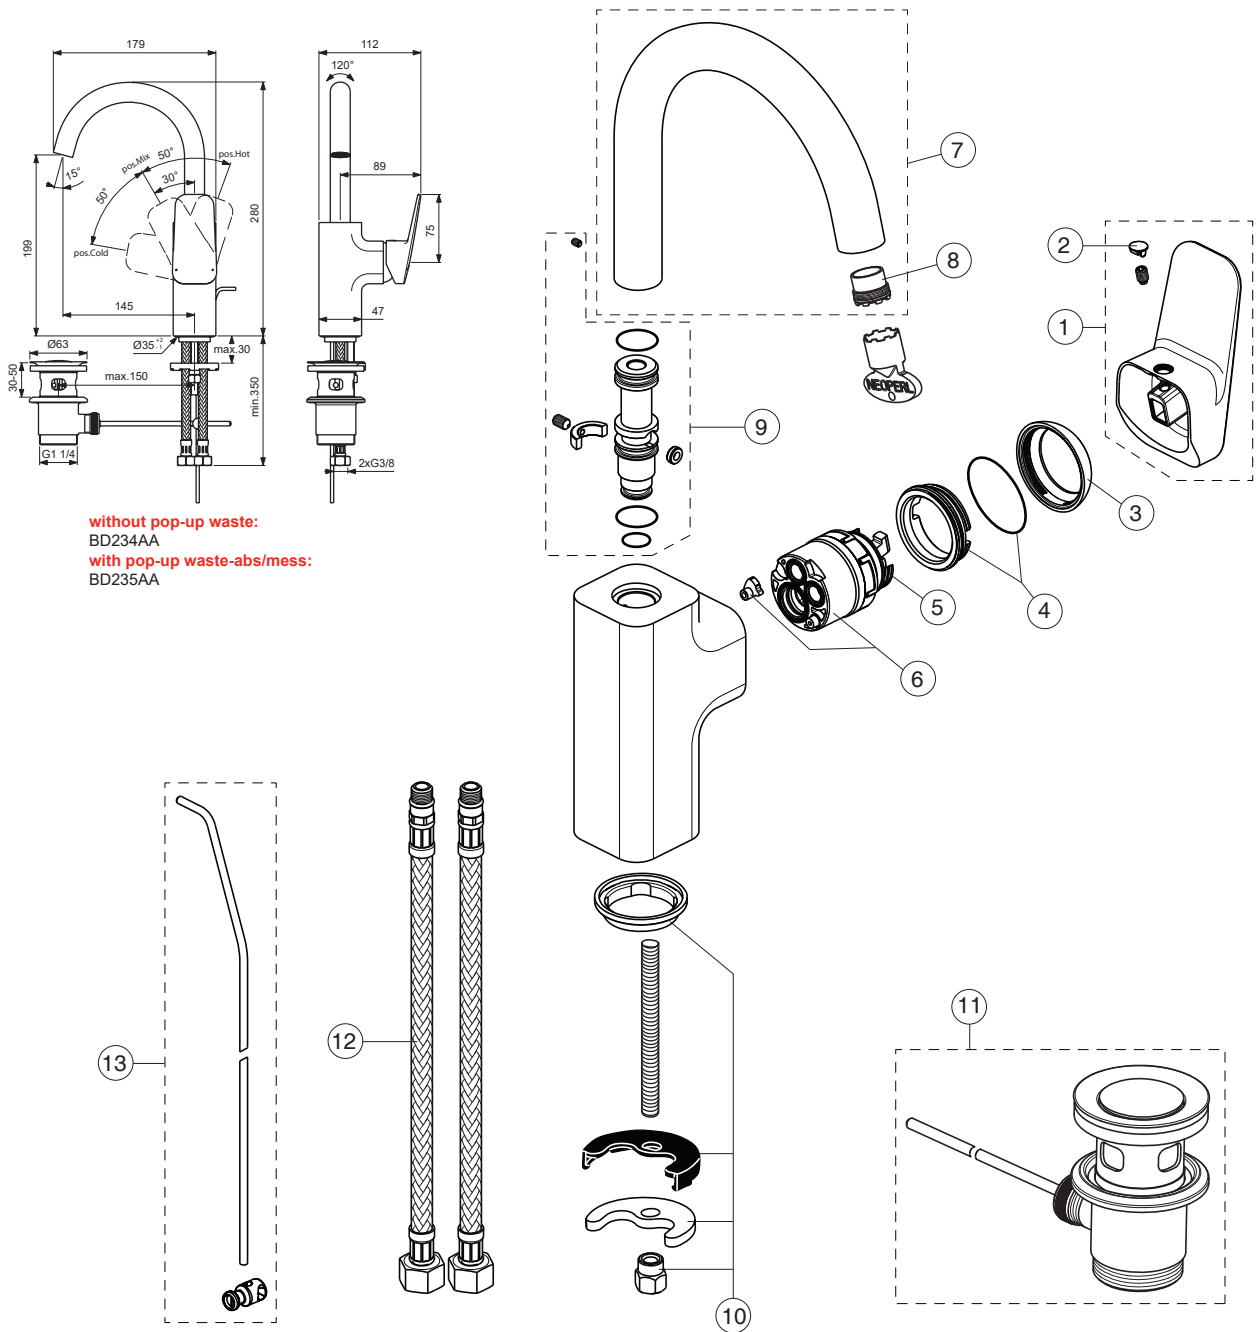

## BD234AA BD235AA

Pos.	Signify	Spare parts-Nr.	Quantity	Pos.	Signify	Spare parts-Nr.	Quantity
1	Lever,w/logo	B961718AA	1 Set				
2	Cap decorative	B960473AA	1 Pcs.				
3	Rosette M38x1.5	B961438AA	1 Pcs.				
4	Screw M4x1.5/M38x1.5	B961374NU	1 Set				
5	Hot limit stop	A861181NU	1 Pcs.				
6	Cartridge Ø38mm	A861156NU*	1 Pcs.				
7	Tub.spout R145mm	B961728AA	1 Set				
8	Aer.cache M16.5x1-5l/min	A962708NU	1 Pcs.				
9	Sealing set	B961727NU	1 Set				
10	Connecting set	A964520NU	1 Set				
11	Pop-up drain ass.	A962991AA	1 Pcs.				
12	Flex hose G3/8 /L445mm	A963600NU	1 Pcs.				
13	Pull-up rod-compl.	B960900AA	1 Set				