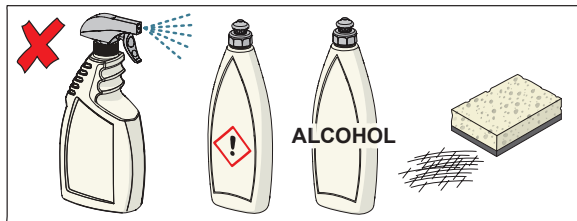

G1

G2

2.5
G6

① ②

③

③

CLEANING.HANSA.COM

Oras Group is a powerful European provider of sanitary fittings: the market leader in the Nordics and a leading company in Continental Europe. The company's mission is to make the use of water easy and sustainable and its vision is to become the European leader of advanced sanitary fittings. Oras Group has two strong brands: Oras and Hansa.