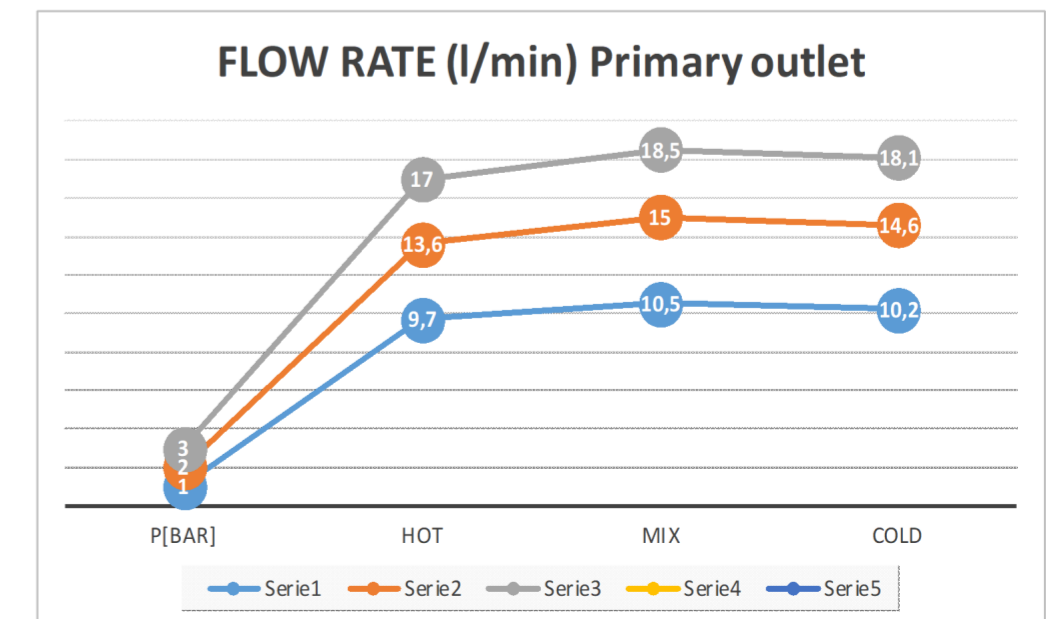

Num. articolo	cod. REMER	cod. DANIEL
1	0200240328	0200240328
2	MAM600DEV	MAM600DEV
3	MAM600PO	MAM600PO
4	R50	A820
5	0200371842	MAM630
6	TAMA	5630BOCR
7	89S	89S

Data: 11-06-2024

Cod. : **93 250 60**

Apice
A