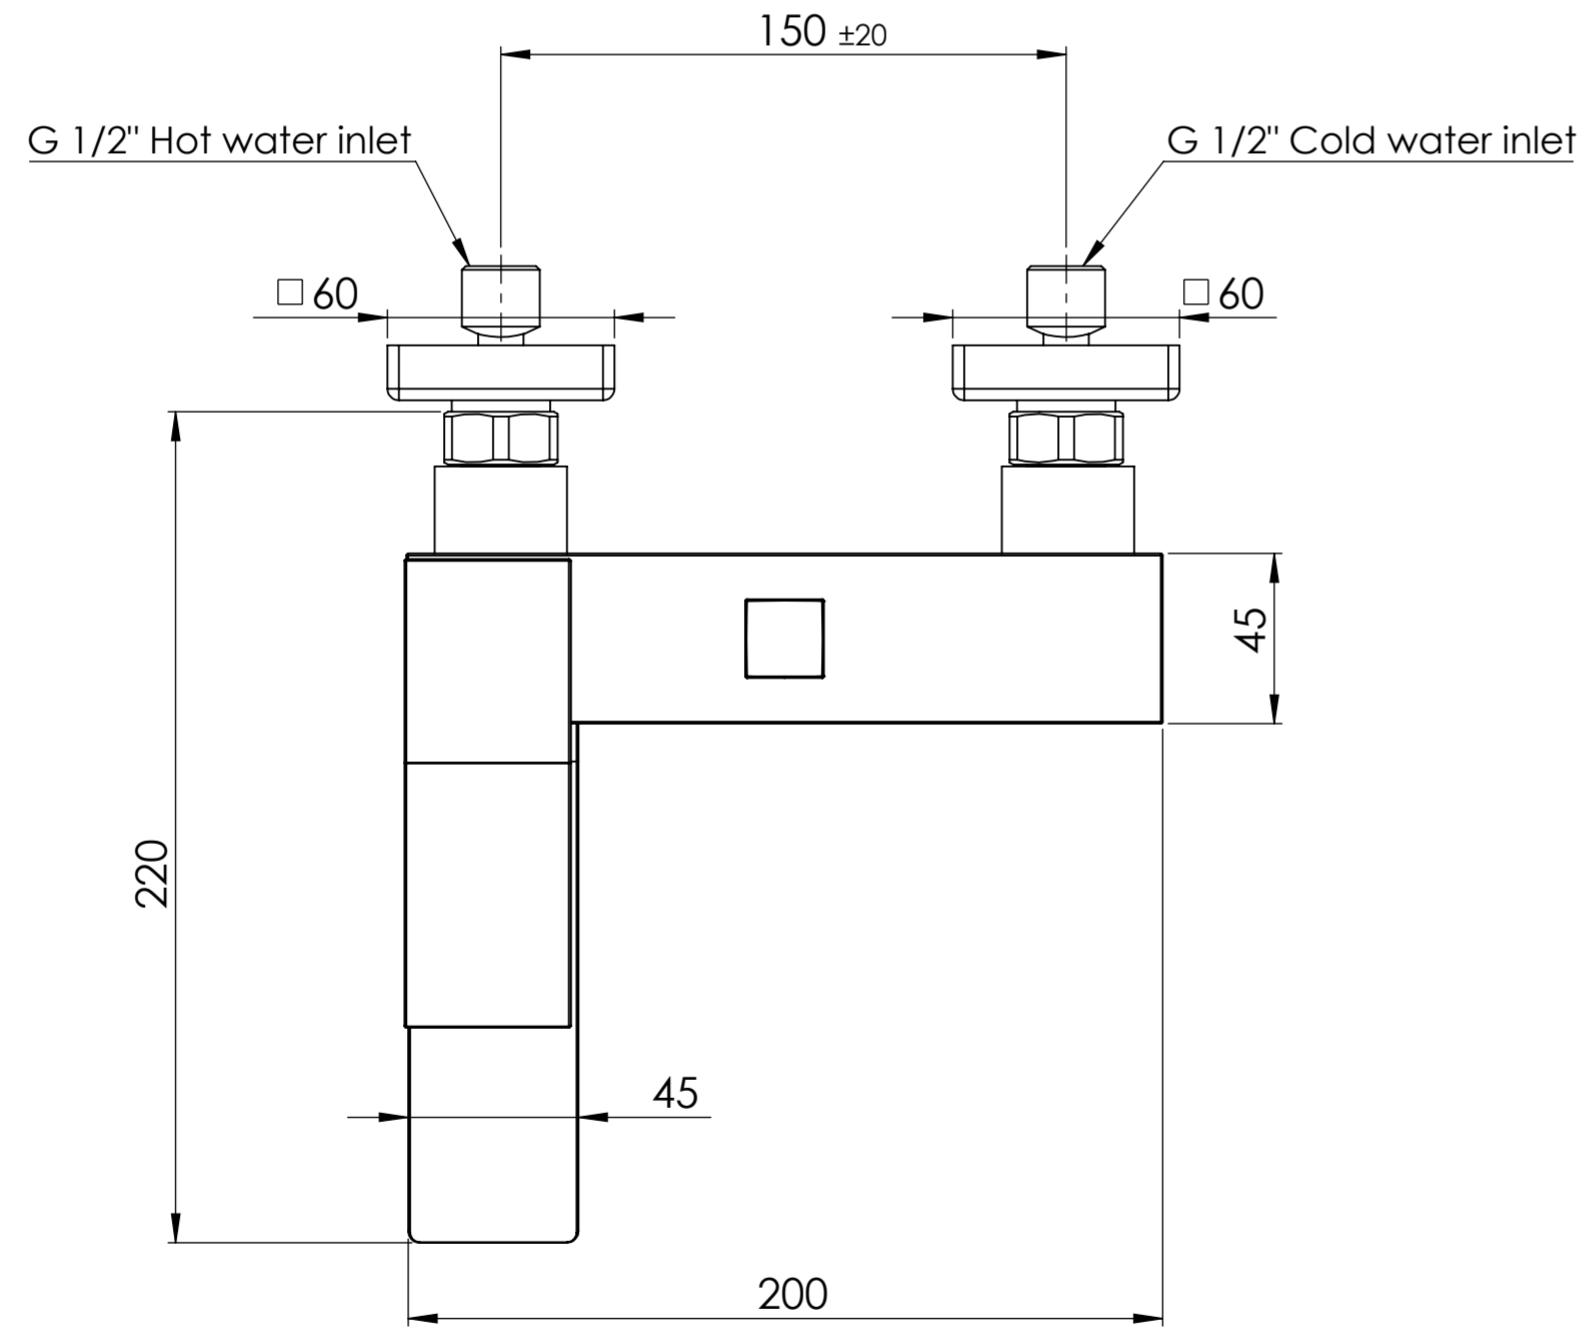

Num. articolo	cod. REMER	cod. DANIEL
1	0200240328	0200240328
2	MAM600DEV	MAM600DEV
3	MAM600PO	MAM600PO
4	R50	A820
5	0200371842	MAM630
6	TAMA	5630BOCR
7	89S	89S

Data: 11-06-2024

Cod. : **93 250 60**

Apice
A