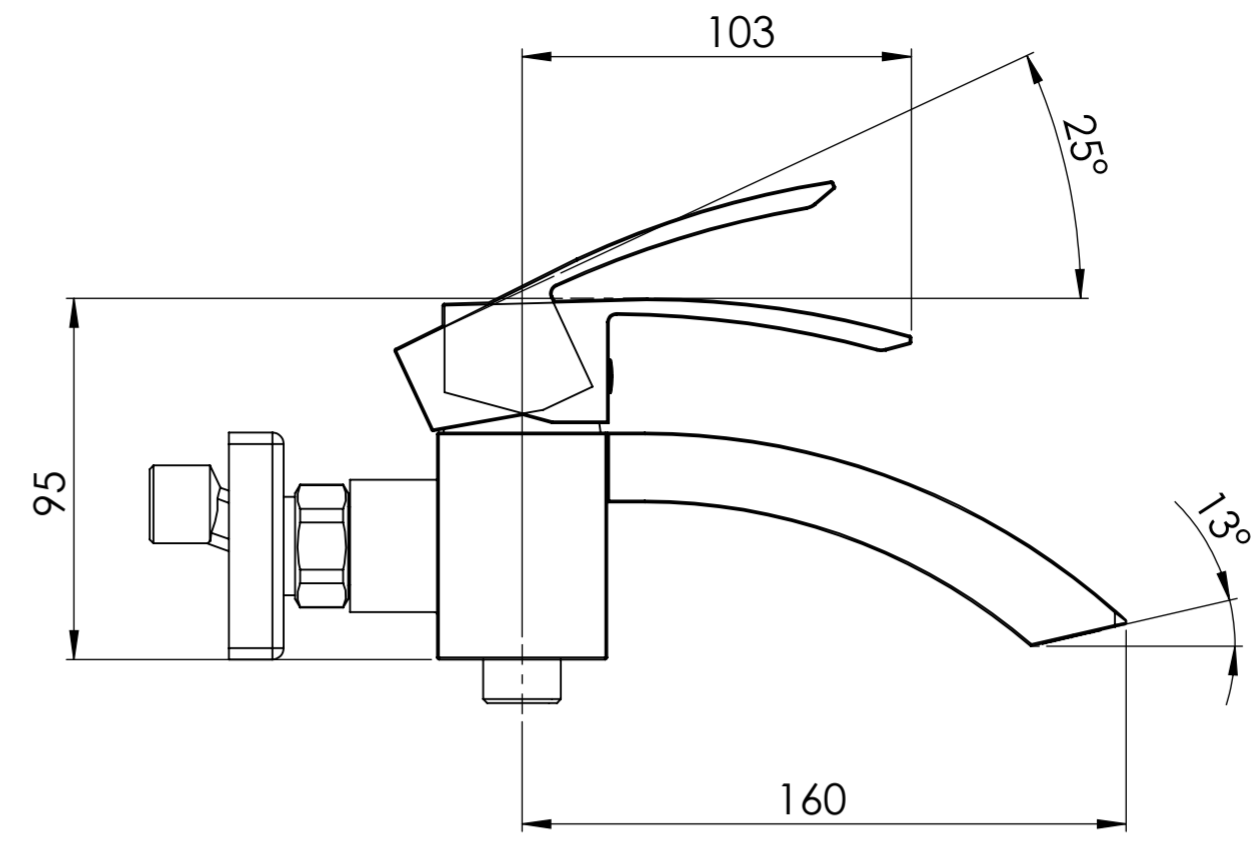

Num. articolo	cod. REMER	cod. DANIEL
1	0200240328	0200240328
2	MAM600DEV	MAM600DEV
3	MAM600PO	MAM600PO
4	R50	A820
5	0200371842	MAM630
6	TAMA	5630BOCR
7	89S	89S

Data: 11-06-2024

Cod. : **93 250 60**

Apice
A