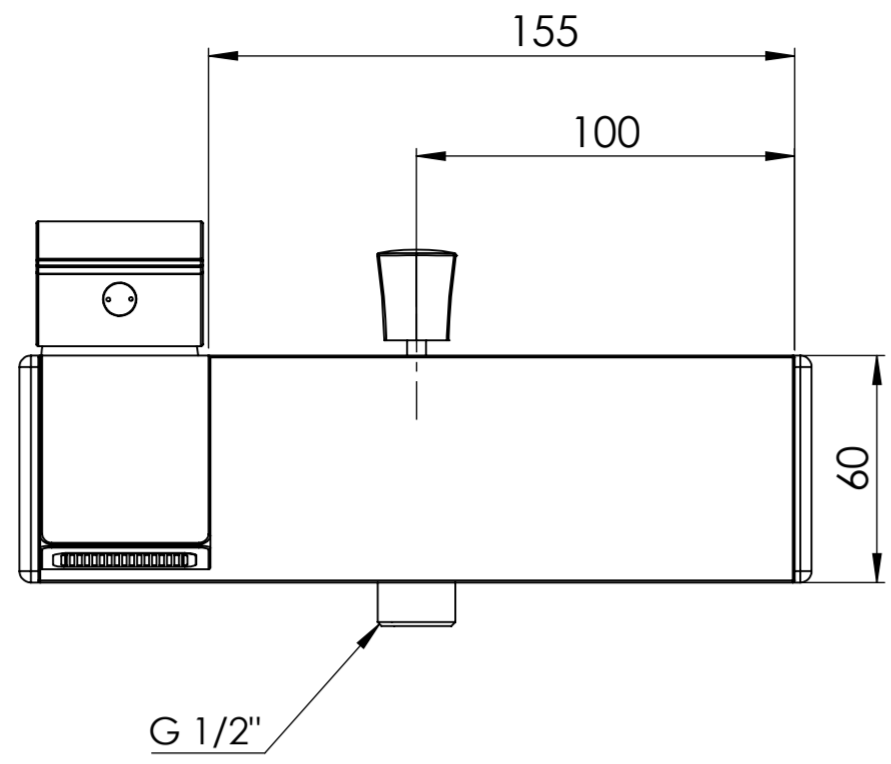

Num. articolo	cod. REMER	cod. DANIEL
1	0200240328	0200240328
2	MAM600DEV	MAM600DEV
3	MAM600PO	MAM600PO
4	R50	A820
5	0200371842	MAM630
6	TAMA	5630BOCR
7	89S	89S

Data: 11-06-2024

Cod. : **93 250 60**

Apice
A