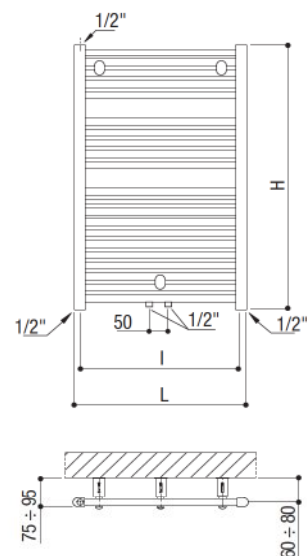

CARACTÉRISTIQUES TECHNIQUES

- réversible recto-verso
- fabrication en acier
- collecteurs demi-ovales 40x30 mm
- tubes Ø 22 mm
- n° 5 orifices de raccordement de 1/2"
- double couche de peinture "anaphorèse et poudres époxy"
- fourni avec kit de fixation murale
- fixation en plastique avec distance au mur réglable

TECHNICAL DATA

- reversible double-sided
- steel made
- half-Oval upright 40x30 mm
- tubes Ø 22 mm
- n° 5 connections da 1/2"
- double painting: anaphoresis and powders
- wall installation kit
- plastic fastening points with adjustable distance from the wall

central taps

Steel heated towel rail, comprising two 40x30mm semi-oval headers with 22mm diameter tubes brazed onto them, with 45mm spacing. Suitable for vertical installation with 1/2" connections; two-coat paint process, by electrophoresis followed by epoxy powder coating, or chrome finish. Maximum operating pressure is 6 bar. Come with caps, bleed valve and fastening kit included in the same box the radiator comes in. Option of dual water and mains power operation. The product is made to meet "VISION 2000" quality management requirements and is certified in compliance with standard EN 442.

Modèle 31 tubes
31 pipes model

Modèle 31 tubes
31 pipes model

Modèle 26 tubes
26 pipes model

Modèle 20 tubes
20 pipes model

Modèle 15 tubes
15 pipes model

| Code | Modèle | Hauteur mm | Largeur mm | Profond. mm | Entraxe l | Poids Kg | Capacité d'eau | Puissance (watt Δt 50°C) | Puissance (watt Δt 40°C) | Puissance (watt Δt 30°C) | Exposant n | Prix € |
|------|--------|------------|------------|-------------|-------------|-----------|-----------------|--------------------------|--------------------------|--------------------------|------------|---------|
| Code | Model | Height mm | Width mm | Depth mm | Distance mm | Weight kg | Contained water | Power (watt Δt 50°C) | Power (watt Δt 40°C) | Power (watt Δt 30°C) | Exponent n | Price € |