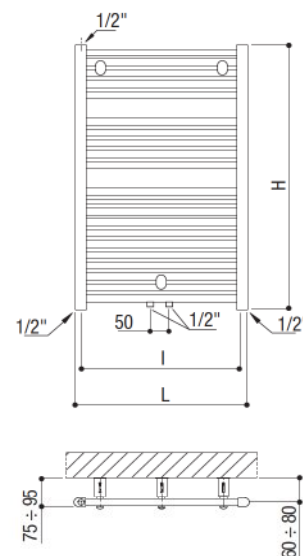

Radiateur salle de bains - Bathroom radiator

Données techniques et photos à titre indicatif. Robinetterie non fournie.
Approximate images and technical details. Fittings not included.

SÈCHE SERVIETTE raccordement central

Seche-serviette en acier, formé par deux collecteurs semi-ovales de 40x30 mm sur lesquels sont soudés et brasés des tubes de 22 mm de diamètre, espacés entre eux de 38 mm. Ils sont adaptés pour une installation verticale avec raccords hydrauliques de 1/2", double couche de peinture "anaphorèse et poudres époxy". Pression max. de fonctionnement: 6 bars. Avec bouchons, purgeur et kit de fixation inclus dans l'emballage. Possibilité d'intégration électrique. Conforme à la NORME EUROPEENNE EN 442 et fabriqué en Italie sous régime de qualité contrôlé selon VISION 2000.

Pression d'essai: 7,8 bar
Test pressure: 7,8 bars

- **PRODUIT RÉVERSIBLE: FACE AVANT=FACE DERRIÈRE - REVERSIBLE: FACE-REAR**
- **KIT MIXTE EN OPTION - OPTIONAL MIXED KIT**
- **CONNEXIONS 50 MM EN STANDARD - 50 MM STANDARD CONNECTIONS**

CARACTÉRISTIQUES TECHNIQUES

- réversible recto-verso
- fabrication en acier
- collecteurs demi-ovales 40x30 mm
- tubes Ø 22 mm
- n° 5 orifices de raccordement de 1/2"
- double couche de peinture "anaphorèse et poudres époxy"
- fourni avec kit de fixation murale
- fixation en plastique avec distance au mur réglable

TECHNICAL DATA

- reversible double-sided
- steel made
- half-Oval upright 40x30 mm
- tubes Ø 22 mm
- n° 5 connections da 1/2"
- double painting: anaphoresis and powders
- wall installation kit
- plastic fastening points with adjustable distance from the wall

central taps