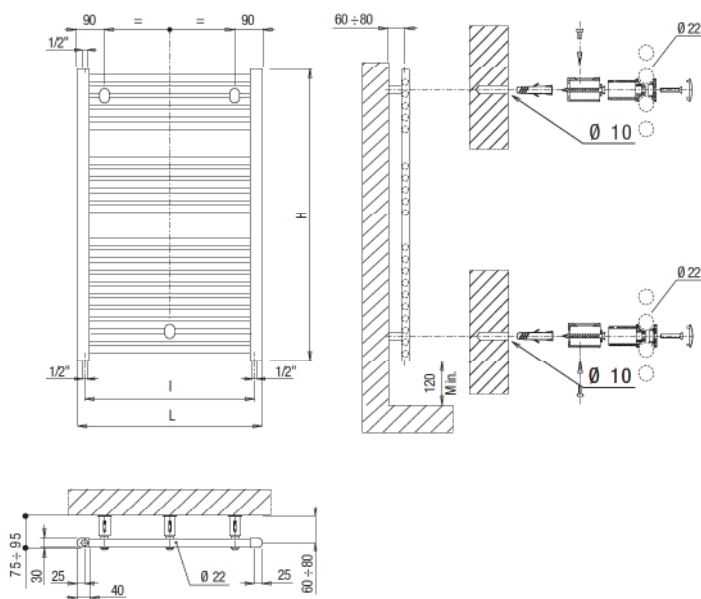

Code	Modèle	Hauteur mm	Largeur mm	Profond. mm	Entraxe l	Poids Kg	Capacité d'eau	Puissance (watt Δt 50°C)	Puissance (watt Δt 40°C)	Puissance (watt Δt 30°C)	Exposant n	Prix €
Code	Model	Height mm	Width mm	Depth mm	Distance mm	Weight kg	Contained water	Power (watt Δt 50°C)	Power (watt Δt 40°C)	Power (watt Δt 30°C)	Exponent n	Price €

Couleur standard: BLANC TONON (RAL 9016) - Version with standard colour: WHITE TONON (RAL 9016)

R22C15460	SECHE-SERVIETTE AC 1541 ral 9016	755	460	30	410	6	3	311	254	165	1,242
R22C15510	SECHE-SERVIETTE AC 1551 ral 9016	755	510	30	460	8	3	341	281	181	1,242
R22C20510	SECHE-SERVIETTE AC 2051 ral 9016	945	510	30	460	10	4	428	318	235	1,253
R22C26510	SECHE-SERVIETTE AC 2651 ral 9016	1250	510	30	460	13	5	568	462	297	1,27
R22C26610	SECHE-SERVIETTE AC 2661 ral 9016	1250	610	30	560	14	6	669	544	350	1,269
R22C31510	SECHE-SERVIETTE AC 3151 ral 9016	1440	510	30	460	14	6	658	535	344	1,269
R22C31610	SECHE-SERVIETTE AC 3161 ral 9016	1440	610	30	560	16	7	775	631	406	1,265
R22C37510	SECHE-SERVIETTE AC 3751 ral 9016	1745	510	30	460	17	8	806	656	421	1,271
R22C37610	SECHE-SERVIETTE AC 3761 ral 9016	1745	610	30	560	19	9	949	772	496	1,271

JIT Production just in time - Just in time production

Stock express - Stock express

Kit pour fonctionnement mixte électrique p. 107

kit of electric mixed operation p. 107

SCHÉMA DE MONTAGE - ASSEMBLY LAYOUT

ACCESSOIRES - ACCESSORIES

- 137123770 Porte-serviettes BLANC (Long. de 300 à 600) page 106
  137126270 Towel rack WHITE (Width from 300 to 600) page 106
- 137123774 Porte-serviettes CHROME (Long. de 300 à 600) page 106
  137126274 Towel rack CHROMED (Width from 300 to 600) page 106
- 137121010 Patère-Bouton blanc ou chromé (Skin Pack 2 pz.) page 106
  137121011 Chromed or white hook-knob (Skin Pack 2 pcs.) page 106
- 137121020 Patère-Cylindre blanc ou chromé (Skin Pack 2 pz.) page 106
  137121021 Chromed or white hook-cylinder (Skin Pack 2 pcs.) page 106

Kit vannes universelles orientables l=50 G 1/2"
Avec tête thermostatique et cache
Radiators valves with universal turnable connector l=50 G 1/2"
The kit includes one thermostatic head

	Code	Prix €
	Code	Price €
Blanc - White	137120140	
Chromé - Chrome	137120150	

NOTES / NOTES:

Fourni avec kit de fixation - Fixing kit included
Pour d'autres coloris, voir page 143 - Other colours see page 143
Pour fonctionnement mixte, voir page 107 - Mixed operation, refer to page 107

COULEURS DISPONIBLES - COLOUR OPTIONS:

Version en couleurs RAL - Coloured version RAL + €
Version couleurs spéciales - Special colours version + €
Traitement antibactérien pour ehpad-hôpital... / Antibacterial treatment for hospital-rest home... + 20%