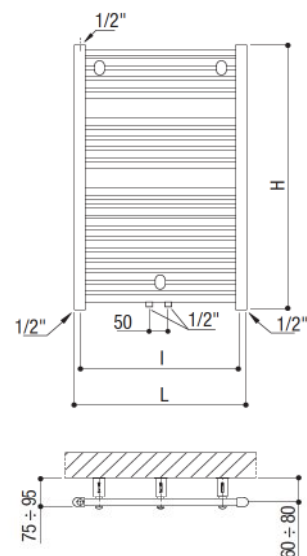

CARACTÉRISTIQUES TECHNIQUES

- réversible recto-verso
- fabrication en acier
- collecteurs demi-ovales 40x30 mm
- tubes Ø 22 mm
- n° 5 orifices de raccordement de 1/2"
- double couche de peinture "anaphorèse et poudres époxy"
- fourni avec kit de fixation murale
- fixation en plastique avec distance au mur réglable

TECHNICAL DATA

- reversible double-sided
- steel made
- half-Oval upright 40x30 mm
- tubes Ø 22 mm
- n° 5 connections da 1/2"
- double painting: anaphoresis and powders
- wall installation kit
- plastic fastening points with adjustable distance from the wall

central taps

Steel heated towel rail, comprising two 40x30mm semi-oval headers with 22mm diameter tubes brazed onto them, with 45mm spacing. Suitable for vertical installation with 1/2" connections; two-coat paint process, by electrophoresis followed by epoxy powder coating, or chrome finish. Maximum operating pressure is 6 bar. Come with caps, bleed valve and fastening kit included in the same box the radiator comes in. Option of dual water and mains power operation. The product is made to meet "VISION 2000" quality management requirements and is certified in compliance with standard EN 442.

Modèle 31 tubes
31 pipes model

Modèle 31 tubes
31 pipes model

Modèle 26 tubes
26 pipes model

Modèle 20 tubes
20 pipes model

Modèle 15 tubes
15 pipes model

Code	Modèle	Hauteur mm	Largeur mm	Profond. mm	Entraxe l	Poids Kg	Capacité d'eau	Puissance (watt Δt 50°C)	Puissance (watt Δt 40°C)	Puissance (watt Δt 30°C)	Exposant n	Prix €
Code	Model	Height mm	Width mm	Depth mm	Distance mm	Weight kg	Contained water	Power (watt Δt 50°C)	Power (watt Δt 40°C)	Power (watt Δt 30°C)	Exponent n	Price €