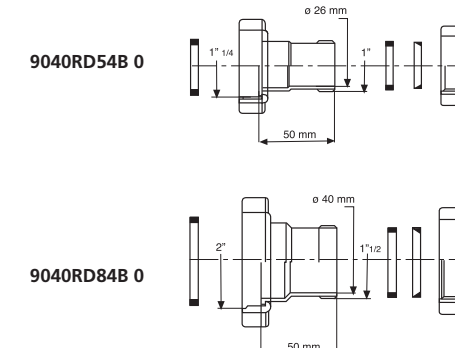

Passepartout® con flangia
femmina aumento
Passepartout® with flange
female increase

Materiale: polipropilene PP
Material: polypropylene PP

Colore: bianco
Colour: white

Passepartout®

Codice / Code	Descrizione / Description	Euro	Conf./Pack
9030AF44B 0	Femmina 1 1/4" - ø 32 mm, per attacco da 1" - ø 26 mm Female 1 1/4" - ø 32 mm, for connection 1" - ø 26 mm		50
9030AF54B 0	Femmina 1 1/2" - ø 40 mm, per attacco da 1 1/4" - ø 32 mm Female 1 1/2" - ø 40 mm, for connection 1 1/4"		50
9030AF64B 0	Femmina 2" - ø 50 mm, per attacco da 1 1/2" - ø 40 mm Female 2" - ø 50 mm, for connection 1 1/2"		50

Passepartout®
femmina - femmina ridotto
Passepartout®
female - reduced female

Materiale: polipropilene PP
Material: polypropylene PP

Colore: bianco
Colour: white

Codice / Code	Descrizione / Description	Euro	Conf./Pack
9020RD54B 0	Femmina 1 1/4" - ø 32 mm, per femmina ridotto 1" - ø 26 mm Female 1 1/4" - ø 32 mm, to reduced female 1" - ø 26 mm		50
9020RD64B 0	Femmina 1 1/2" - ø 40 mm, per femmina ridotto 1 1/4" - ø 32 mm Female 1 1/2" - ø 40 mm, to reduced female 1 1/4" - ø 32 mm		50
9020RD84B 0	Femmina 2" - ø 50 mm, per femmina ridotto 1 1/2" - ø 40 mm Female 2" - ø 50 mm, to reduced female 1 1/2" - ø 40 mm		50
9021RD84B 0	Femmina 2" - ø 50 mm, per femmina ridotto 1 1/4" - ø 32 mm Female 2" - ø 50 mm, to reduced female 1 1/4" - ø 32 mm		50

Passepartout® con flangia
femmina ridotto
Passepartout® with flange
female reduced

Materiale: polipropilene PP
Material: polypropylene PP

Colore: bianco
Colour: white

Codice / Code	Descrizione / Description	Euro	Conf./Pack
9040RD54B 0	Attacco 1 1/4" per femmina ridotto 1" - ø 26 mm Connection 1 1/4" to reduced female 1" - ø 26 mm		50
9040RD64B 0	Attacco 1 1/2" per femmina ridotto 1 1/4" - ø 32 mm innesto Connection 1 1/2" to reduced female 1 1/4" - ø 32 mm		50
9040RD84B 0	Attacco 2" per femmina ridotto 1 1/2" - ø 40 mm Connection 2" to reduced female 1 1/2" - ø 40 mm		50