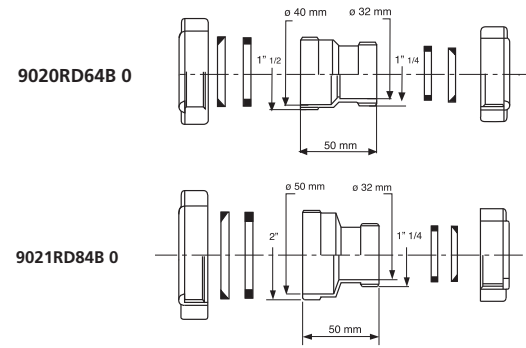

Passepartout® con flangia
femmina aumento
Passepartout® with flange
female increase

Materiale: polipropilene PP
Material: polypropylene PP

Colore: bianco
Colour: white

Passepartout®

Codice / Code	Descrizione / Description	Euro	Conf./Pack
9030AF44B 0	Femmina 1 1/4" - ø 32 mm, per attacco da 1" - ø 26 mm Female 1 1/4" - ø 32 mm, for connection 1" - ø 26 mm		50
9030AF54B 0	Femmina 1 1/2" - ø 40 mm, per attacco da 1 1/4" - ø 32 mm Female 1 1/2" - ø 40 mm, for connection 1 1/4"		50
9030AF64B 0	Femmina 2" - ø 50 mm, per attacco da 1 1/2" - ø 40 mm Female 2" - ø 50 mm, for connection 1 1/2"		50

Passepartout®
femmina - femmina ridotto
Passepartout®
female - reduced female

Materiale: polipropilene PP
Material: polypropylene PP

Colore: bianco
Colour: white

Codice / Code	Descrizione / Description	Euro	Conf./Pack
9020RD54B 0	Femmina 1 1/4" - ø 32 mm, per femmina ridotto 1" - ø 26 mm Female 1 1/4" - ø 32 mm, to reduced female 1" - ø 26 mm		50
9020RD64B 0	Femmina 1 1/2" - ø 40 mm, per femmina ridotto 1 1/4" - ø 32 mm Female 1 1/2" - ø 40 mm, to reduced female 1 1/4" - ø 32 mm		50
9020RD84B 0	Femmina 2" - ø 50 mm, per femmina ridotto 1 1/2" - ø 40 mm Female 2" - ø 50 mm, to reduced female 1 1/2" - ø 40 mm		50
9021RD84B 0	Femmina 2" - ø 50 mm, per femmina ridotto 1 1/4" - ø 32 mm Female 2" - ø 50 mm, to reduced female 1 1/4" - ø 32 mm		50

Passepartout® con flangia
femmina ridotto
Passepartout® with flange
female reduced

Materiale: polipropilene PP
Material: polypropylene PP

Colore: bianco
Colour: white

Codice / Code	Descrizione / Description	Euro	Conf./Pack
9040RD54B 0	Attacco 1 1/4" per femmina ridotto 1" - ø 26 mm Connection 1 1/4" to reduced female 1" - ø 26 mm		50
9040RD64B 0	Attacco 1 1/2" per femmina ridotto 1 1/4" - ø 32 mm innesto Connection 1 1/2" to reduced female 1 1/4" - ø 32 mm		50
9040RD84B 0	Attacco 2" per femmina ridotto 1 1/2" - ø 40 mm Connection 2" to reduced female 1 1/2" - ø 40 mm		50